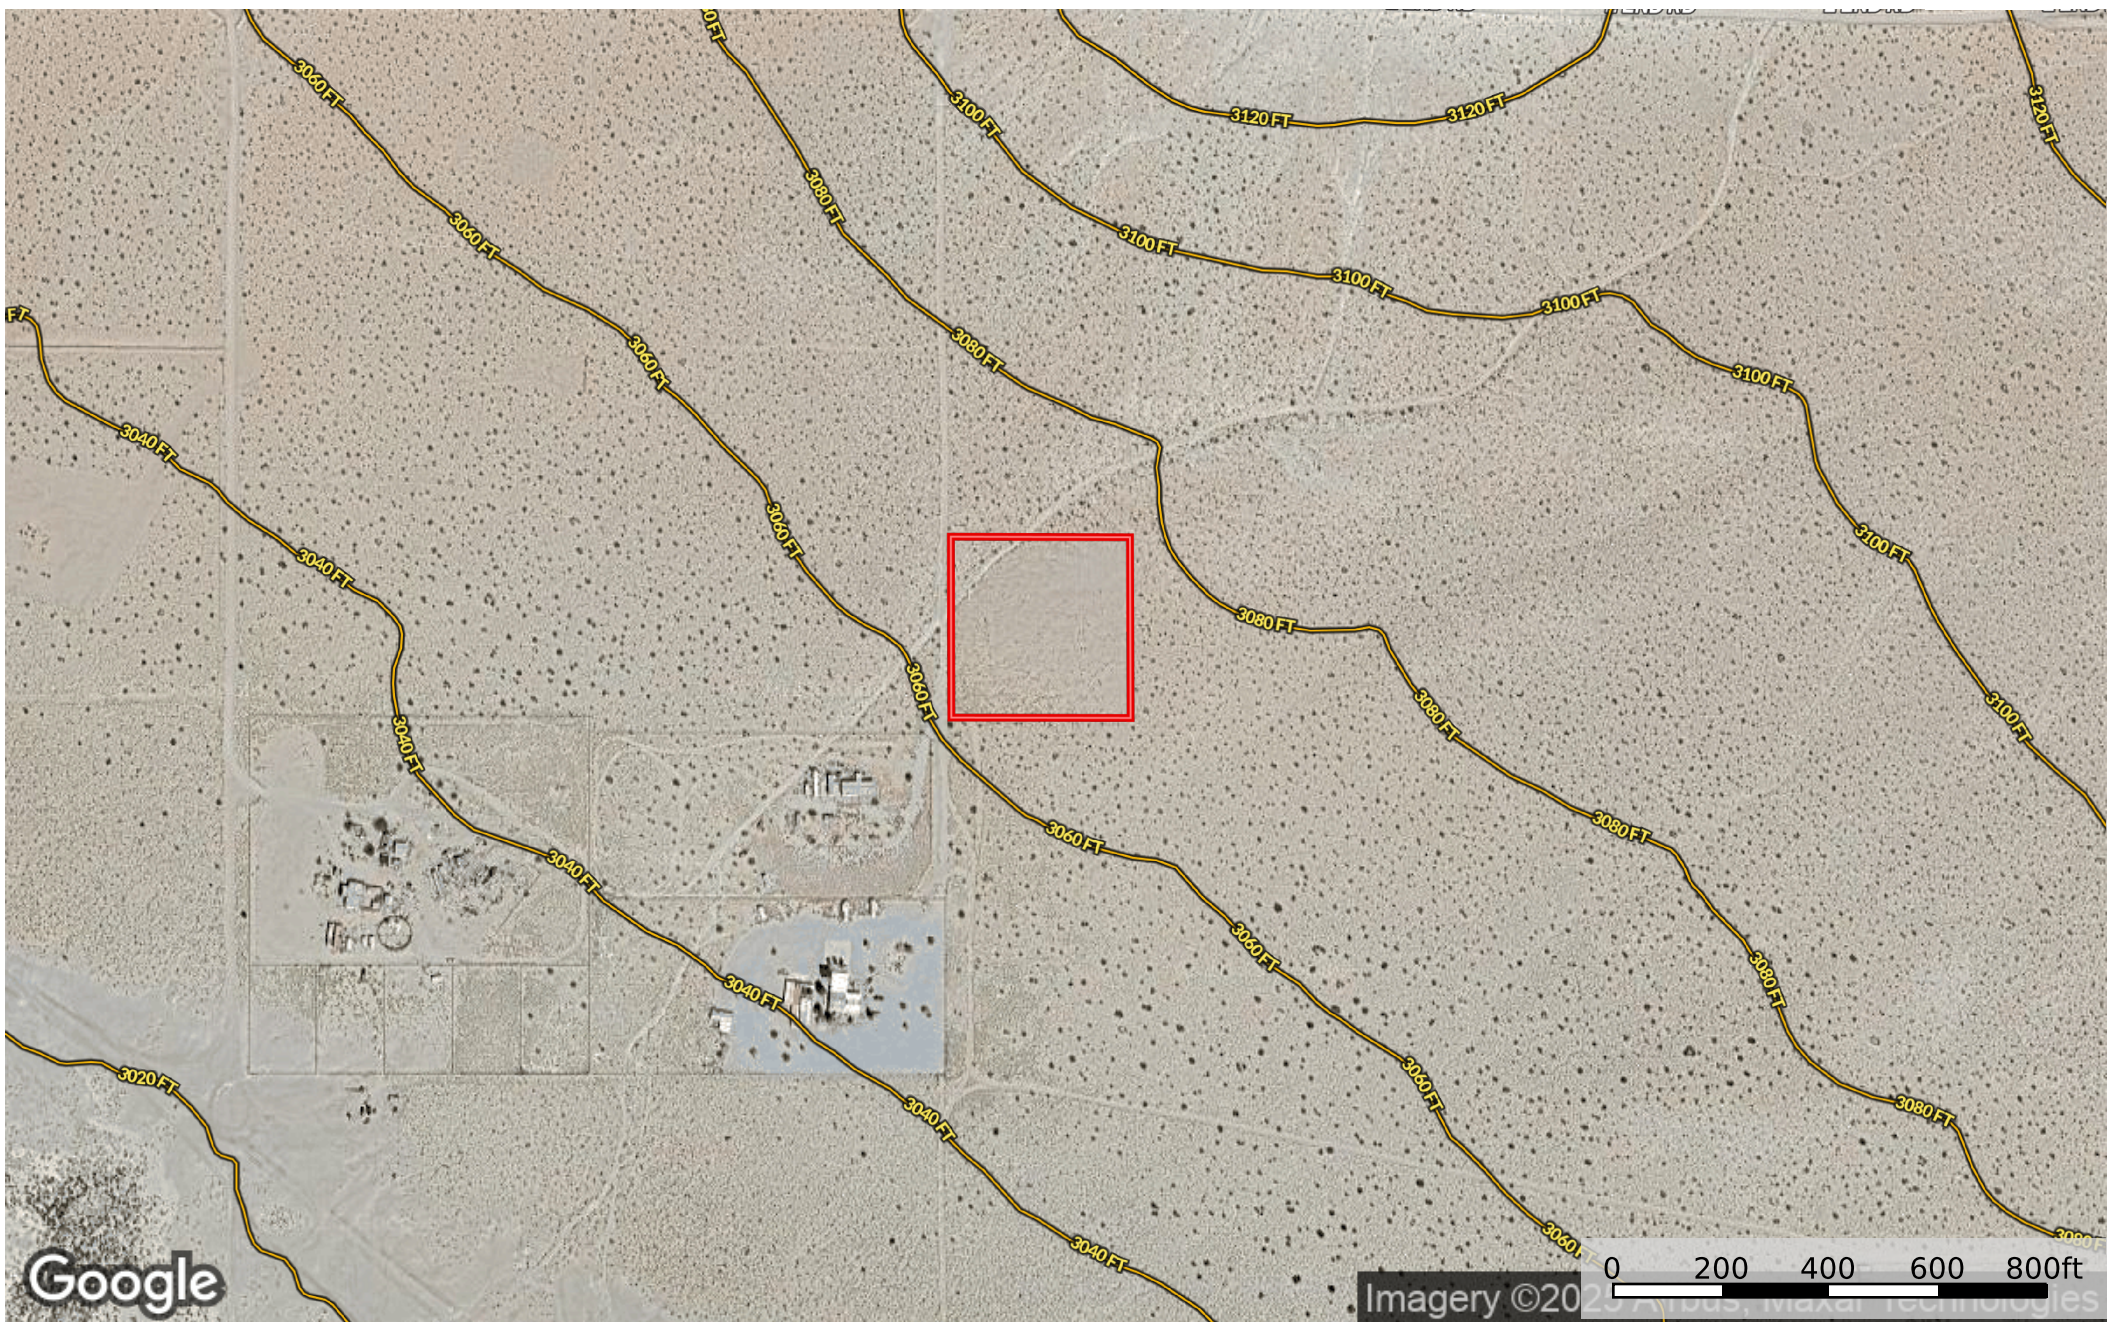

2.50 Acres Lucerne Valley, San Bernardino County, CA

California, 2.5 AC +/-

 Boundary