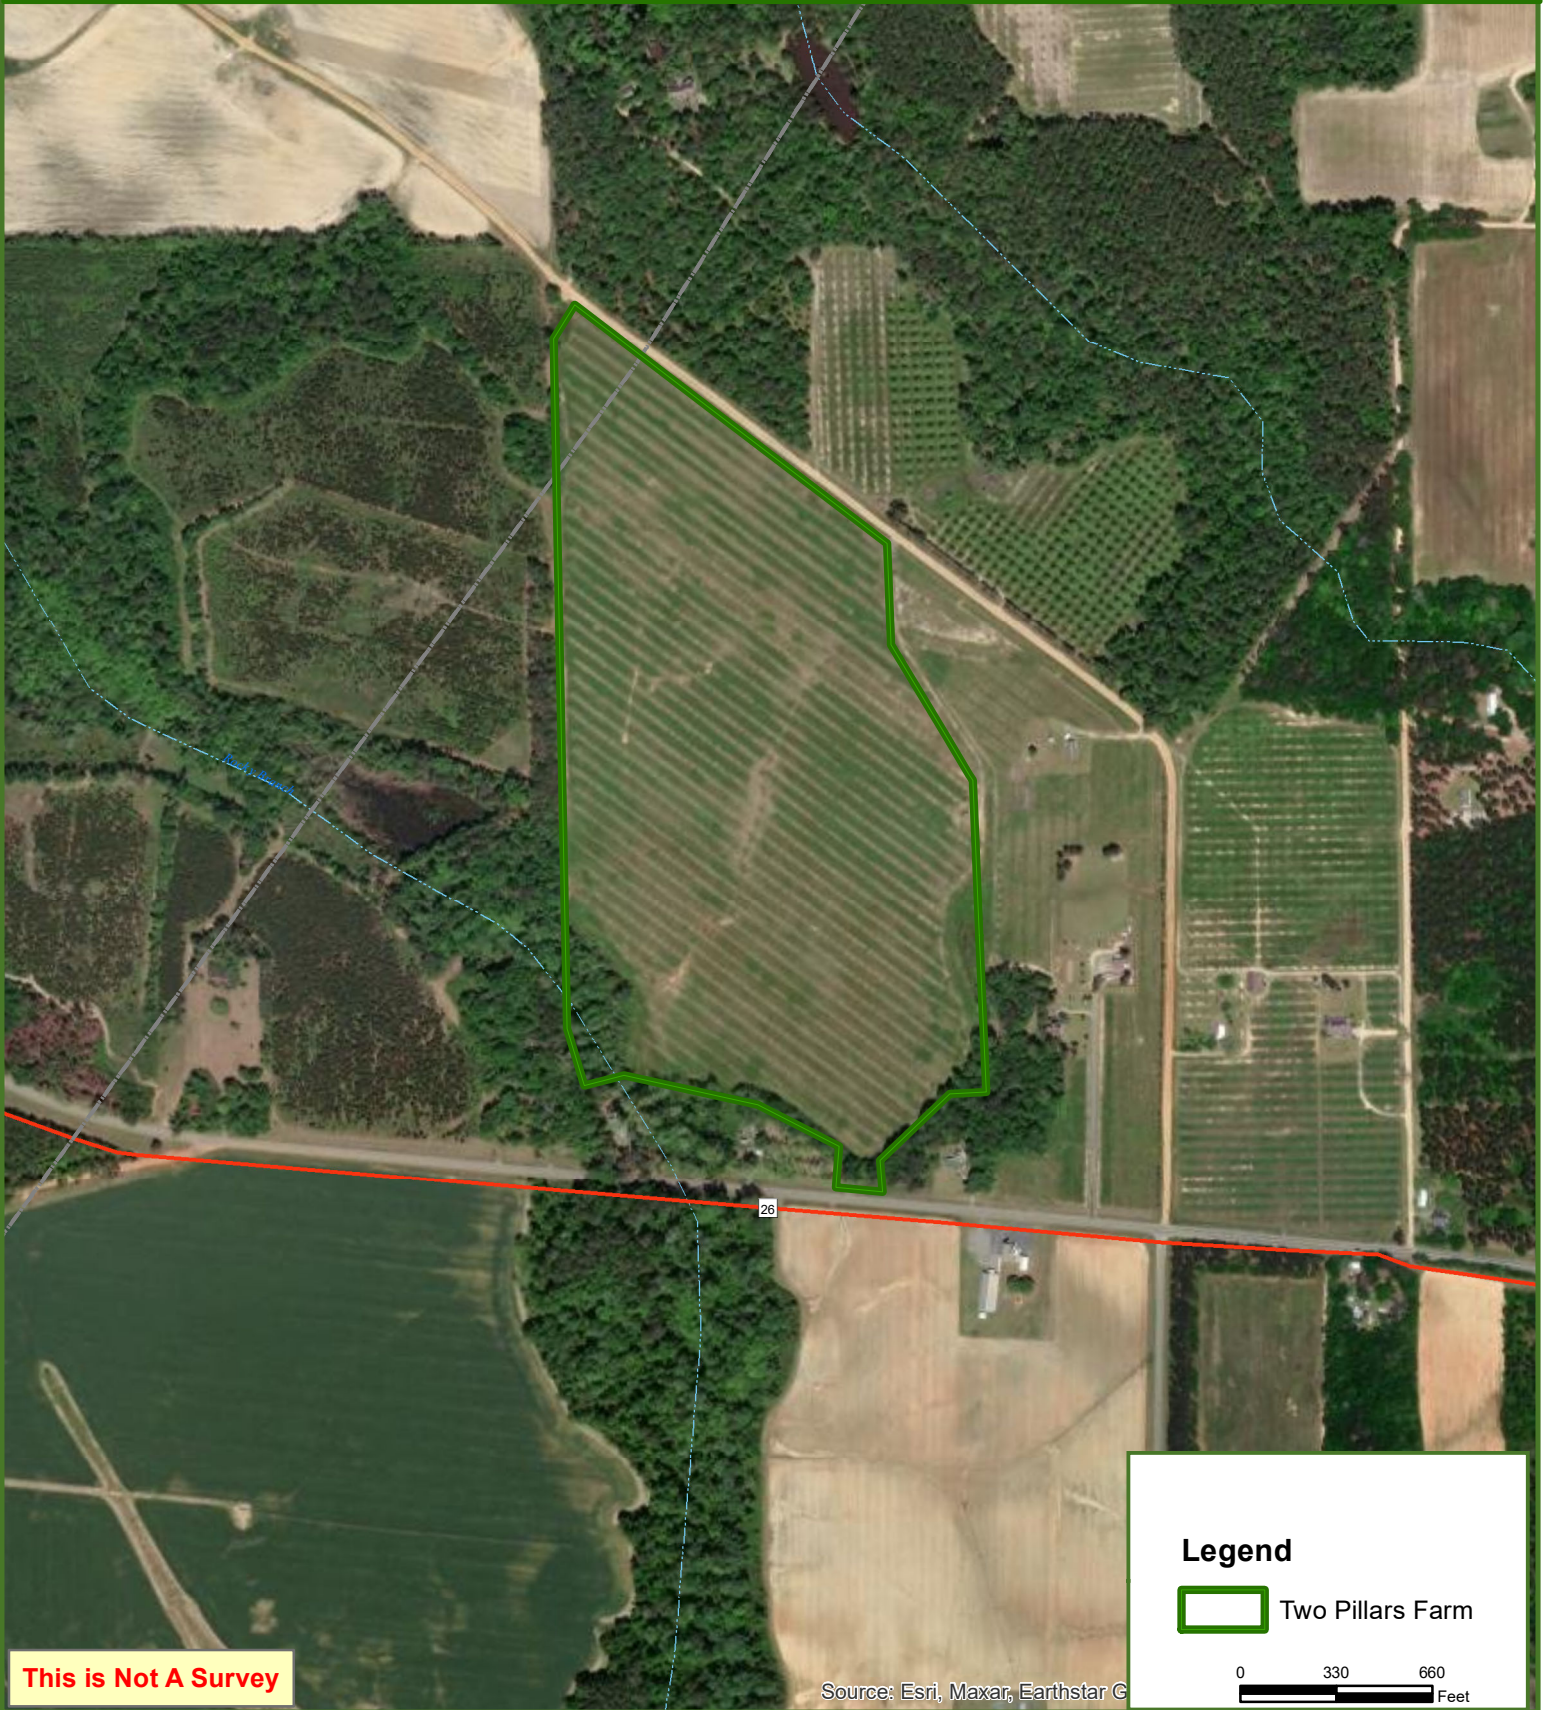

Aerial Photo
Two Pillars Farms - Arrowhead Farm
Pulaski County, GA
73 Acres

This is Not A Survey

Legend

 Two Pillars Farm

0 330 660
Feet

Source: Esri, Maxar, Earthstar G

This map was produced from information supplied by the seller and the use of aerial photography. The boundary lines portrayed on this map are approximate and could be different than the actual location of the boundaries found in the field.