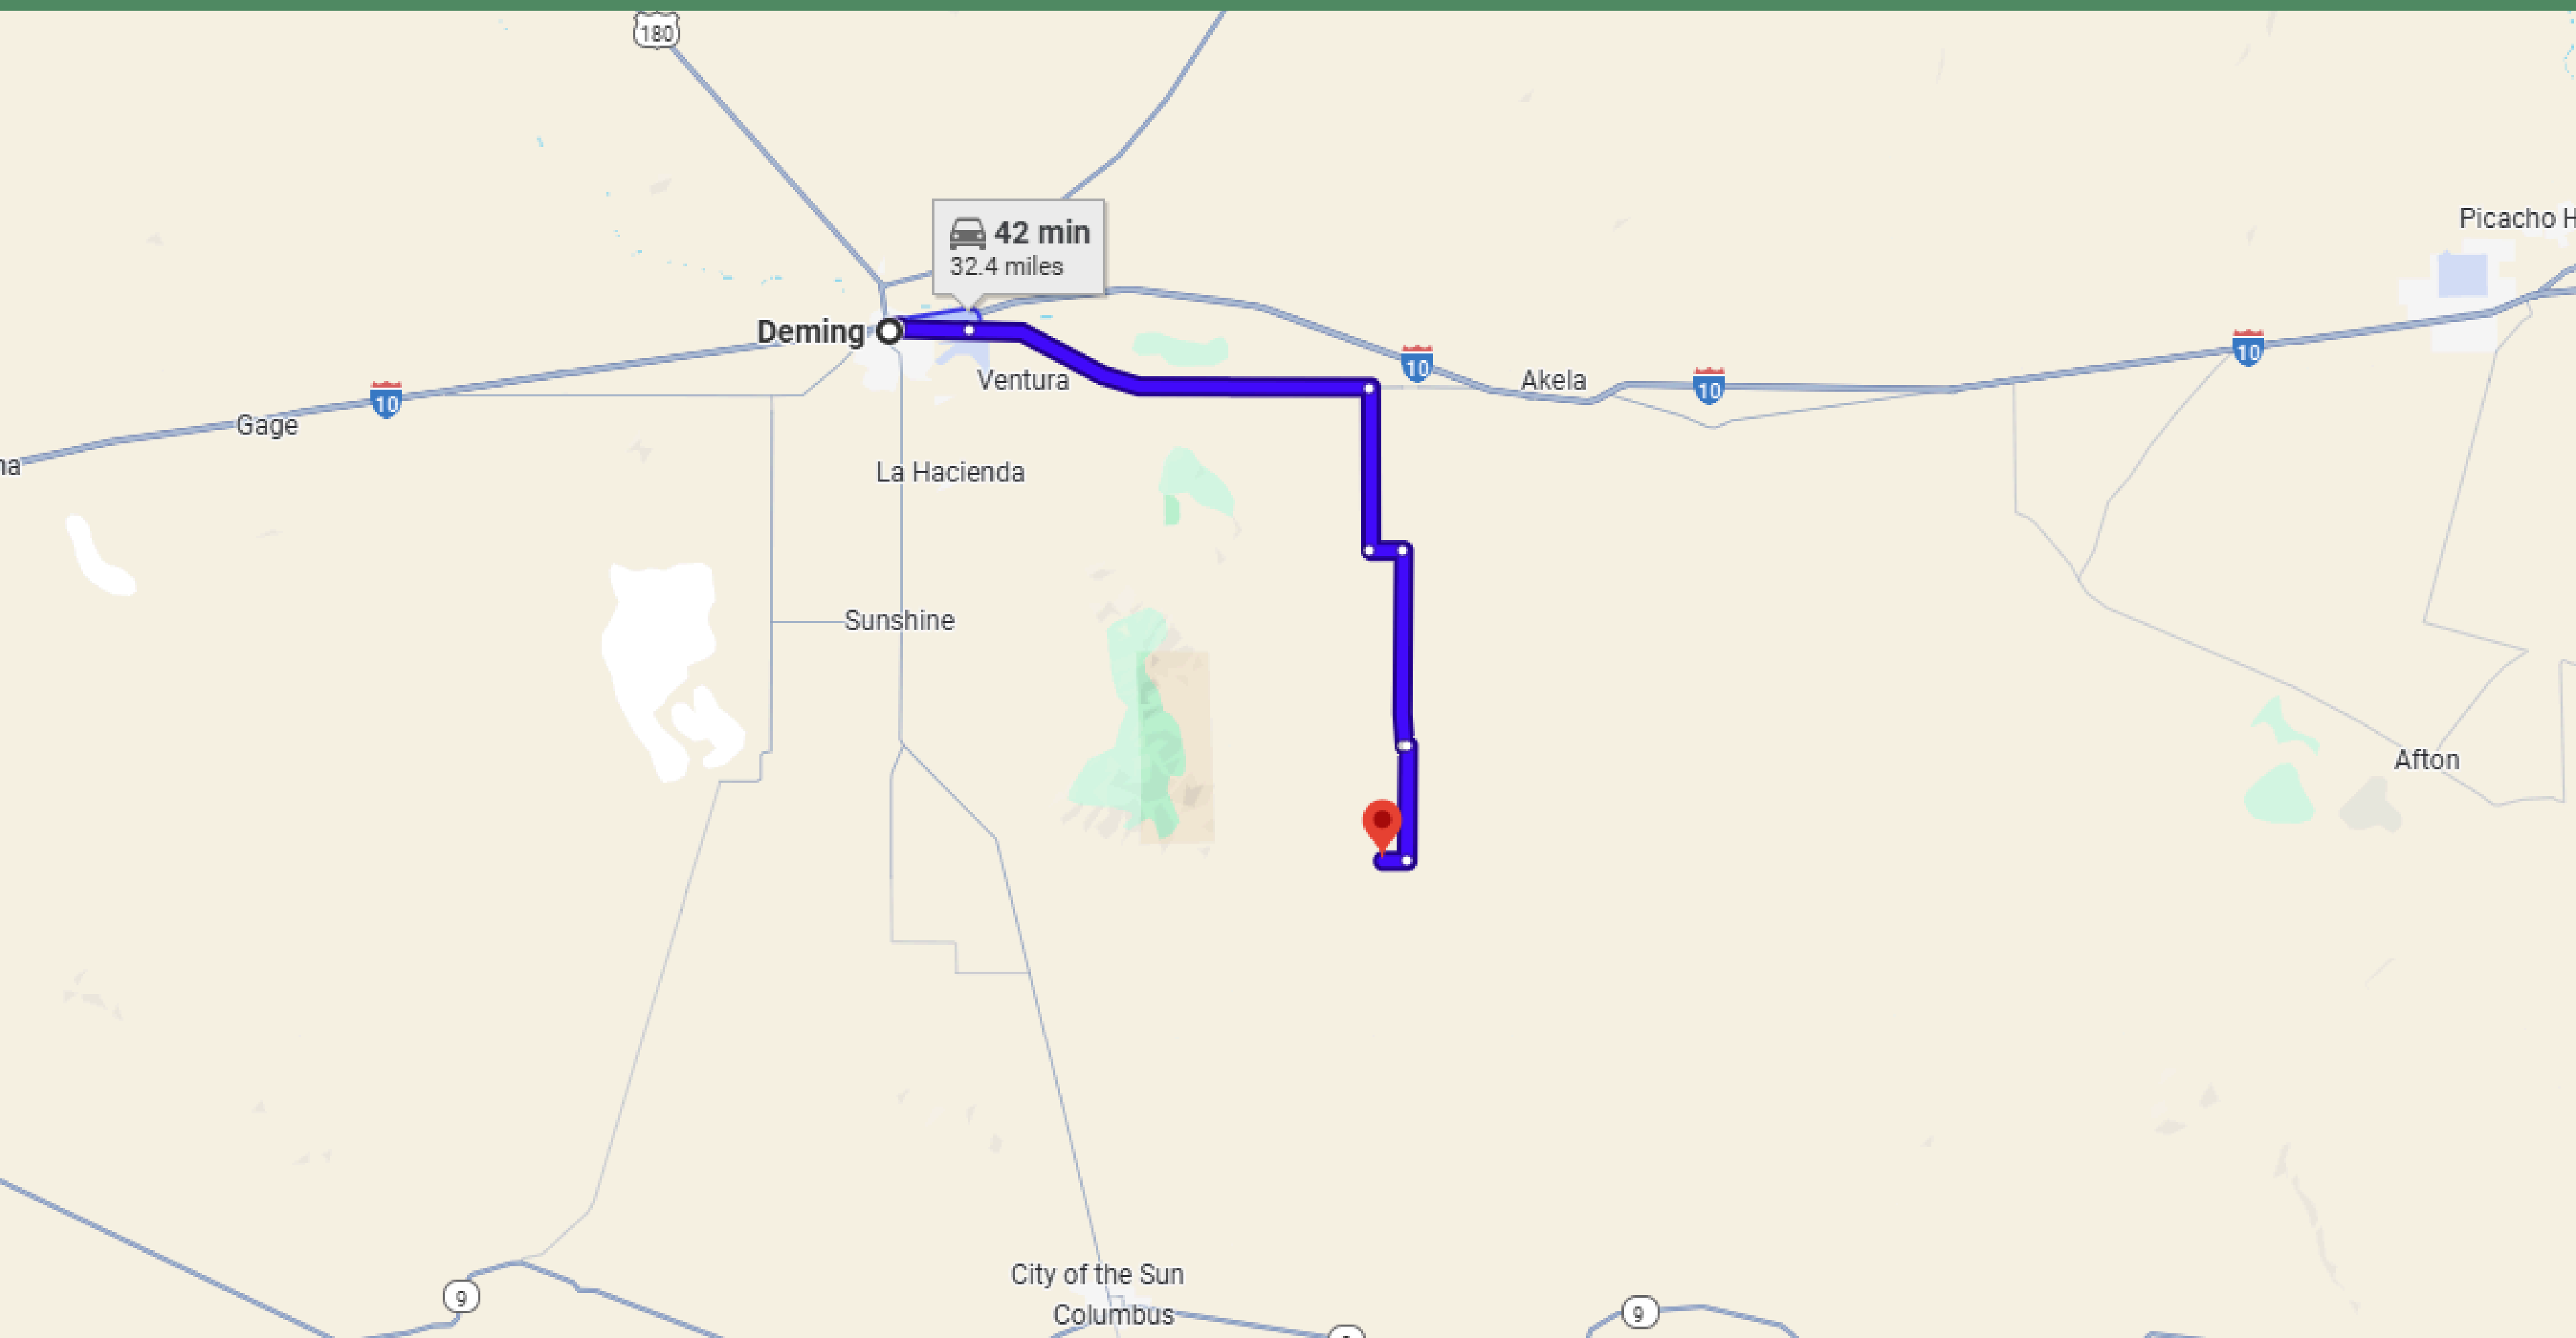

4 HRS & 16 MINS DRIVE TO ALBUQUERQUE

1 HR & 16 MINS DRIVE TO COLUMBUS TOWN

42-MINUTE DRIVE TO DEMING TOWN

1 HR & 12 MINS DRIVE TO LAS CRUCES TOWN