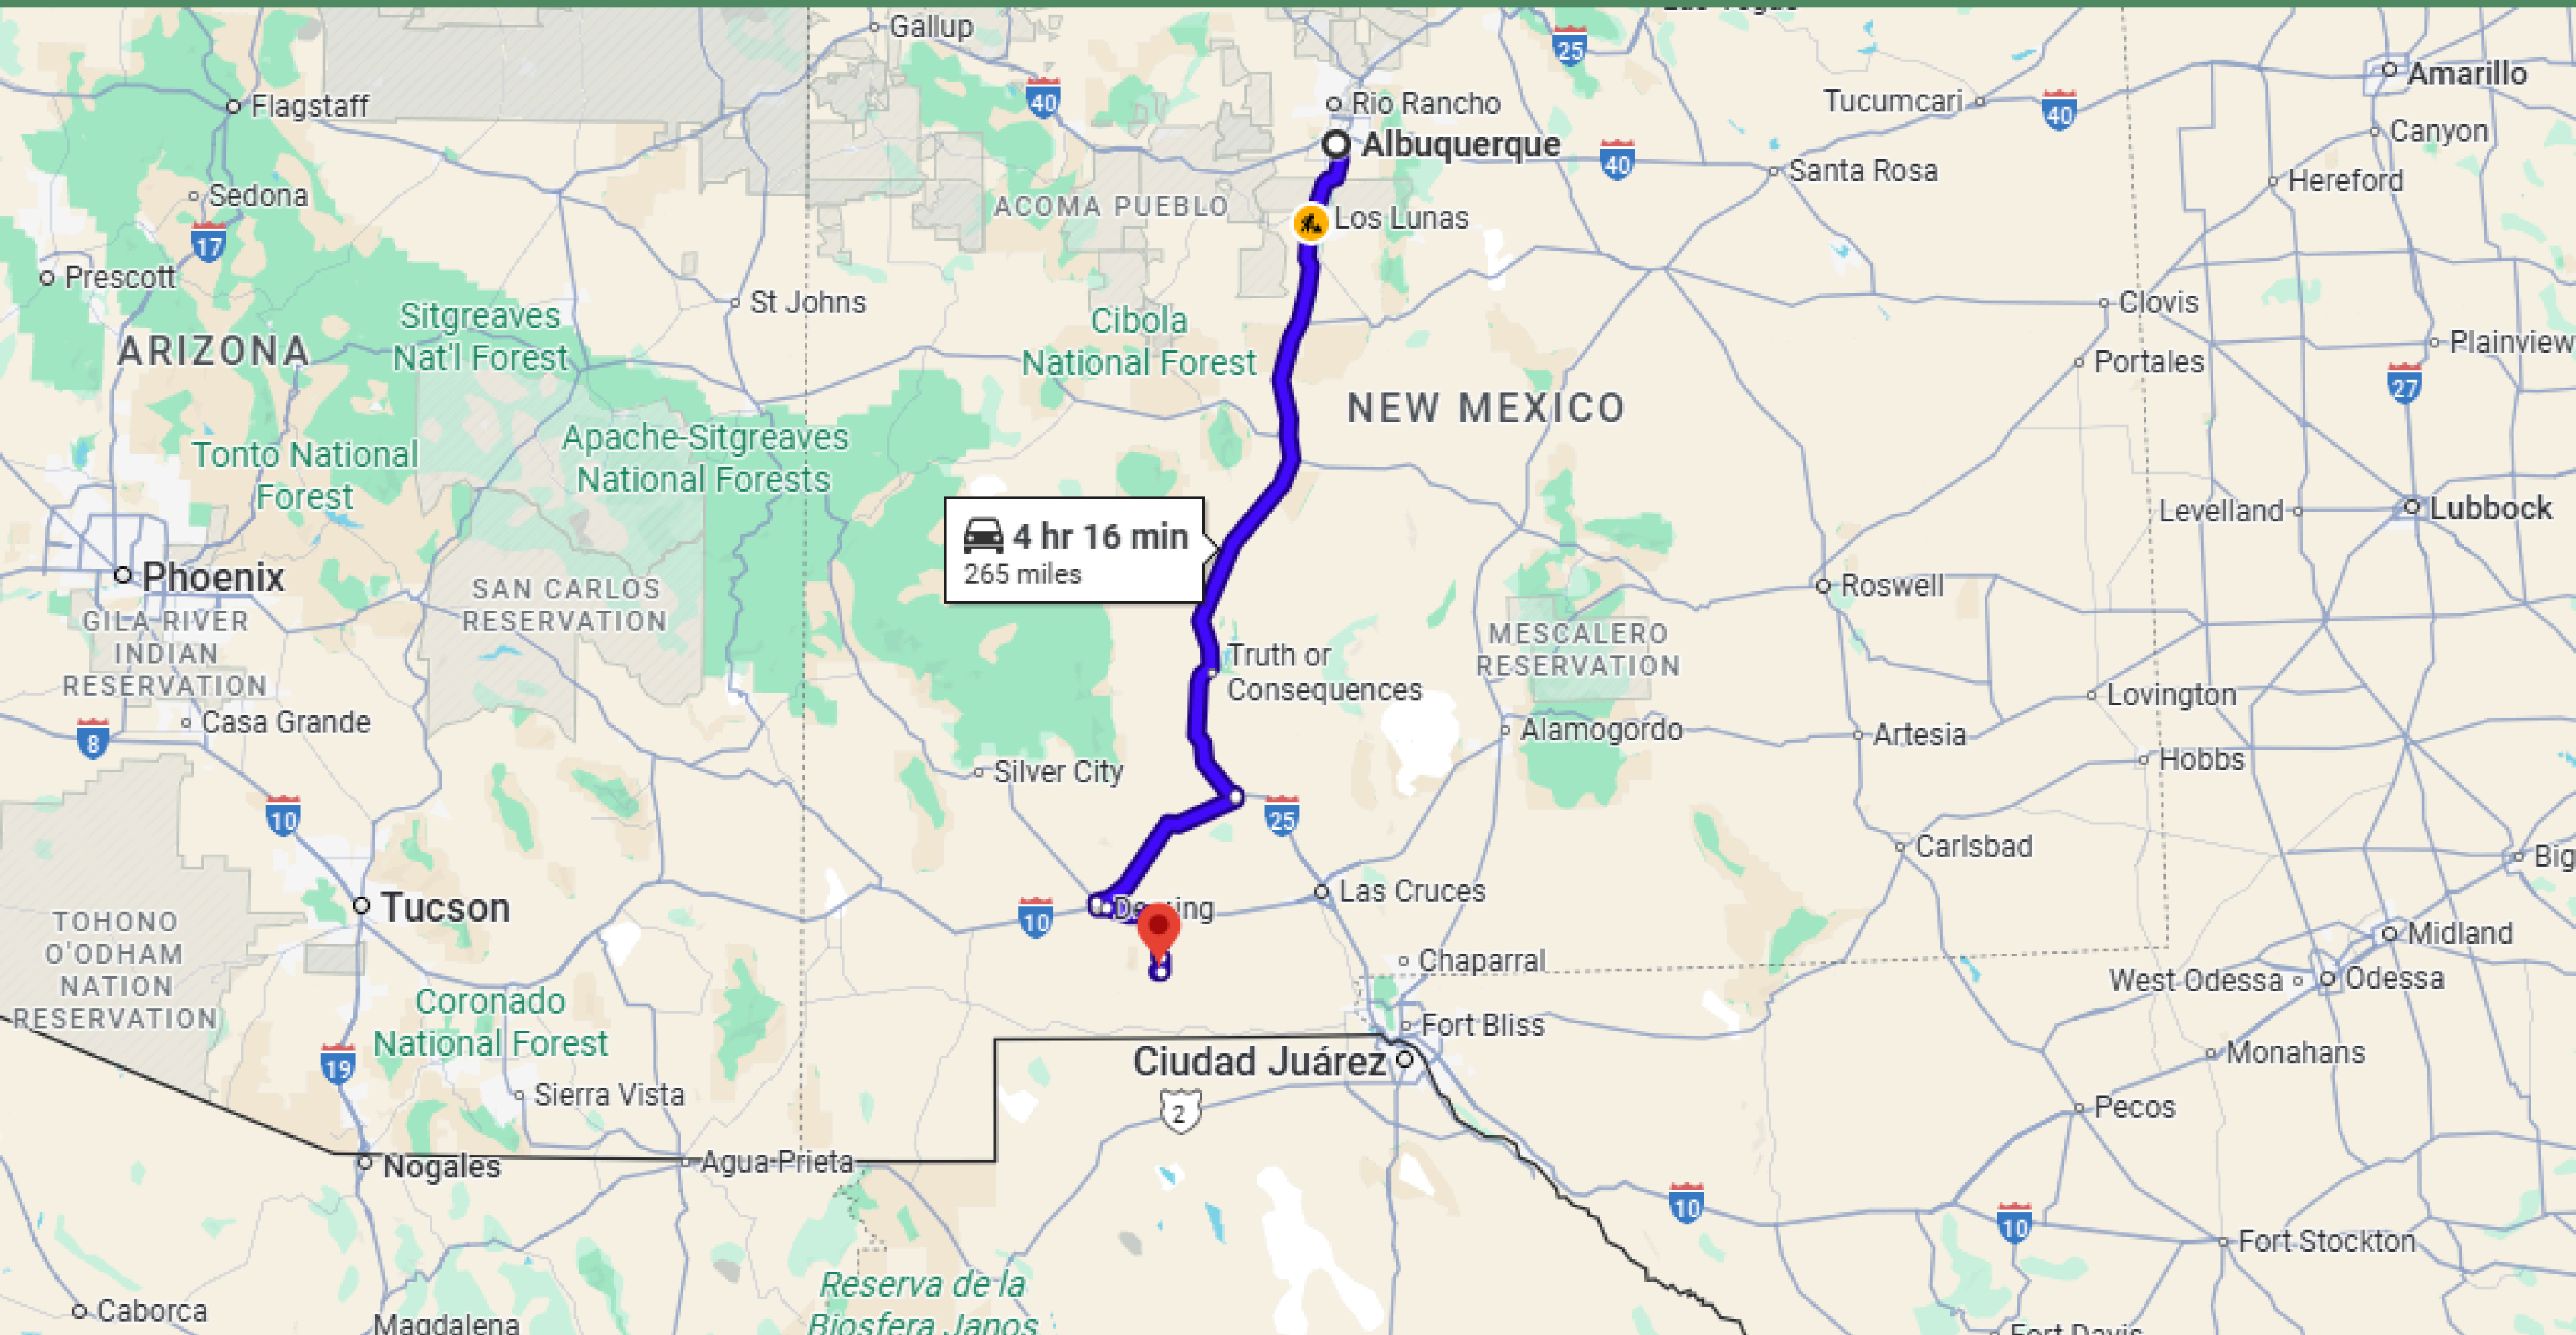

4 HRS & 16 MINS DRIVE TO ALBUQUERQUE

1 HR & 16 MINS DRIVE TO COLUMBUS TOWN

42-MINUTE DRIVE TO DEMING TOWN

1 HR & 12 MINS DRIVE TO LAS CRUCES TOWN