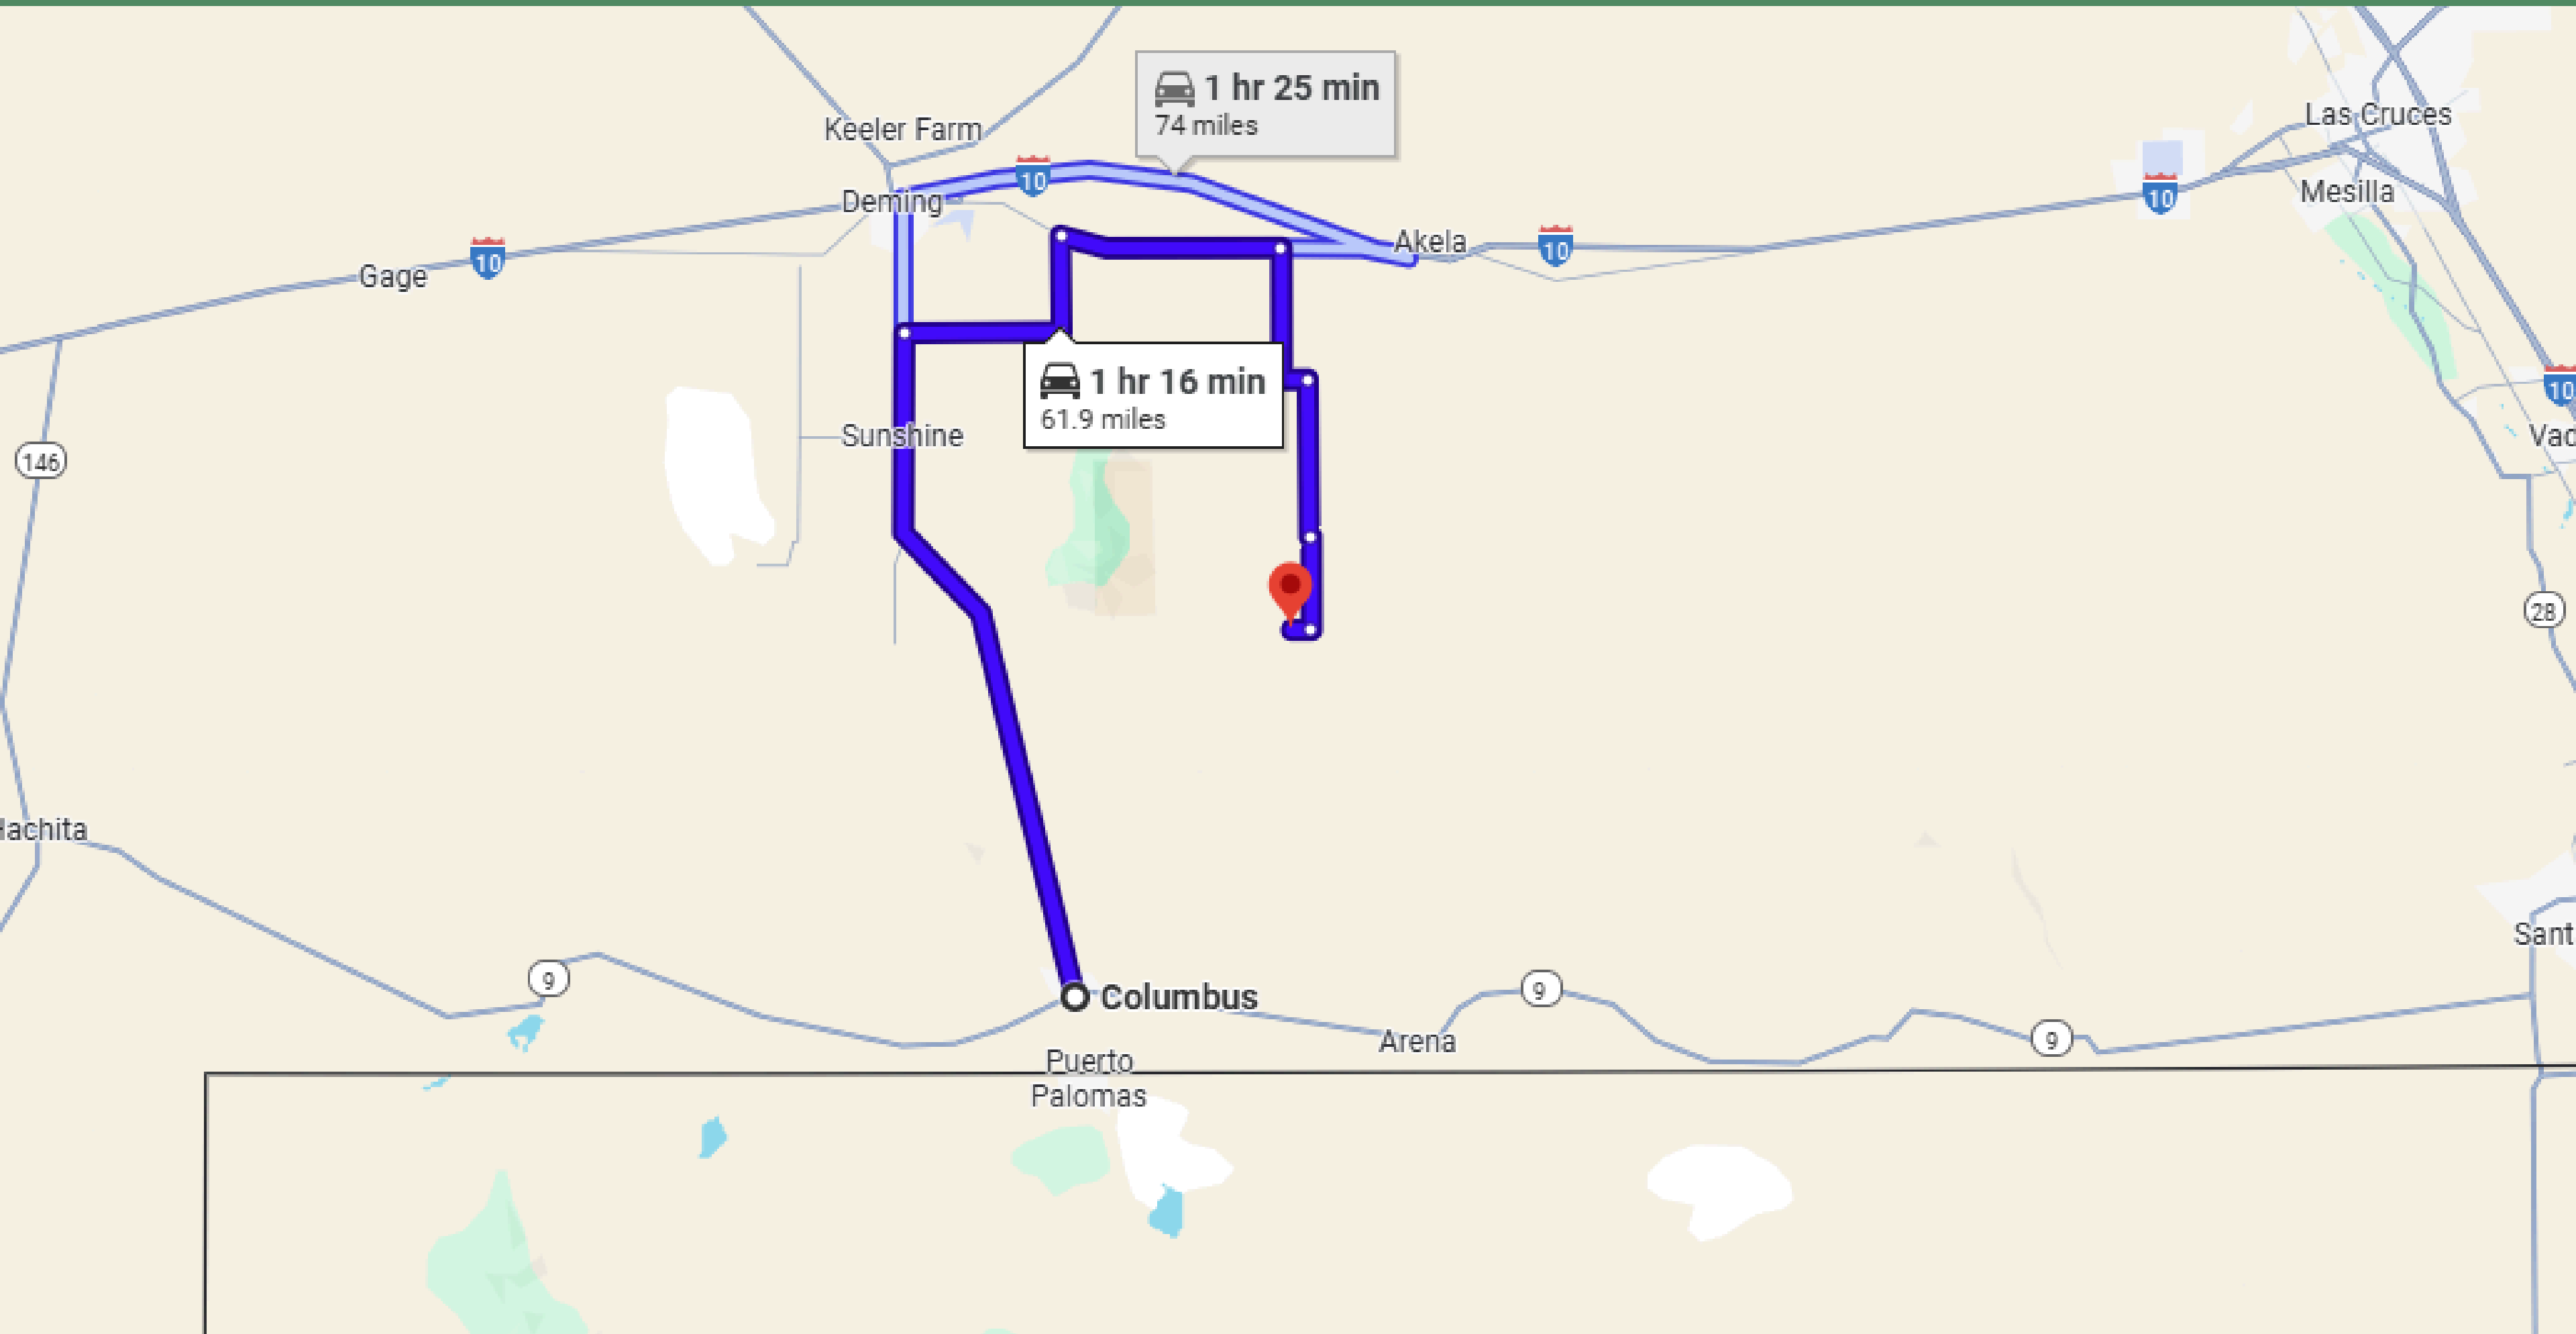

4 HRS & 16 MINS DRIVE TO ALBUQUERQUE

1 HR & 16 MINS DRIVE TO COLUMBUS TOWN

42-MINUTE DRIVE TO DEMING TOWN

1 HR & 12 MINS DRIVE TO LAS CRUCES TOWN