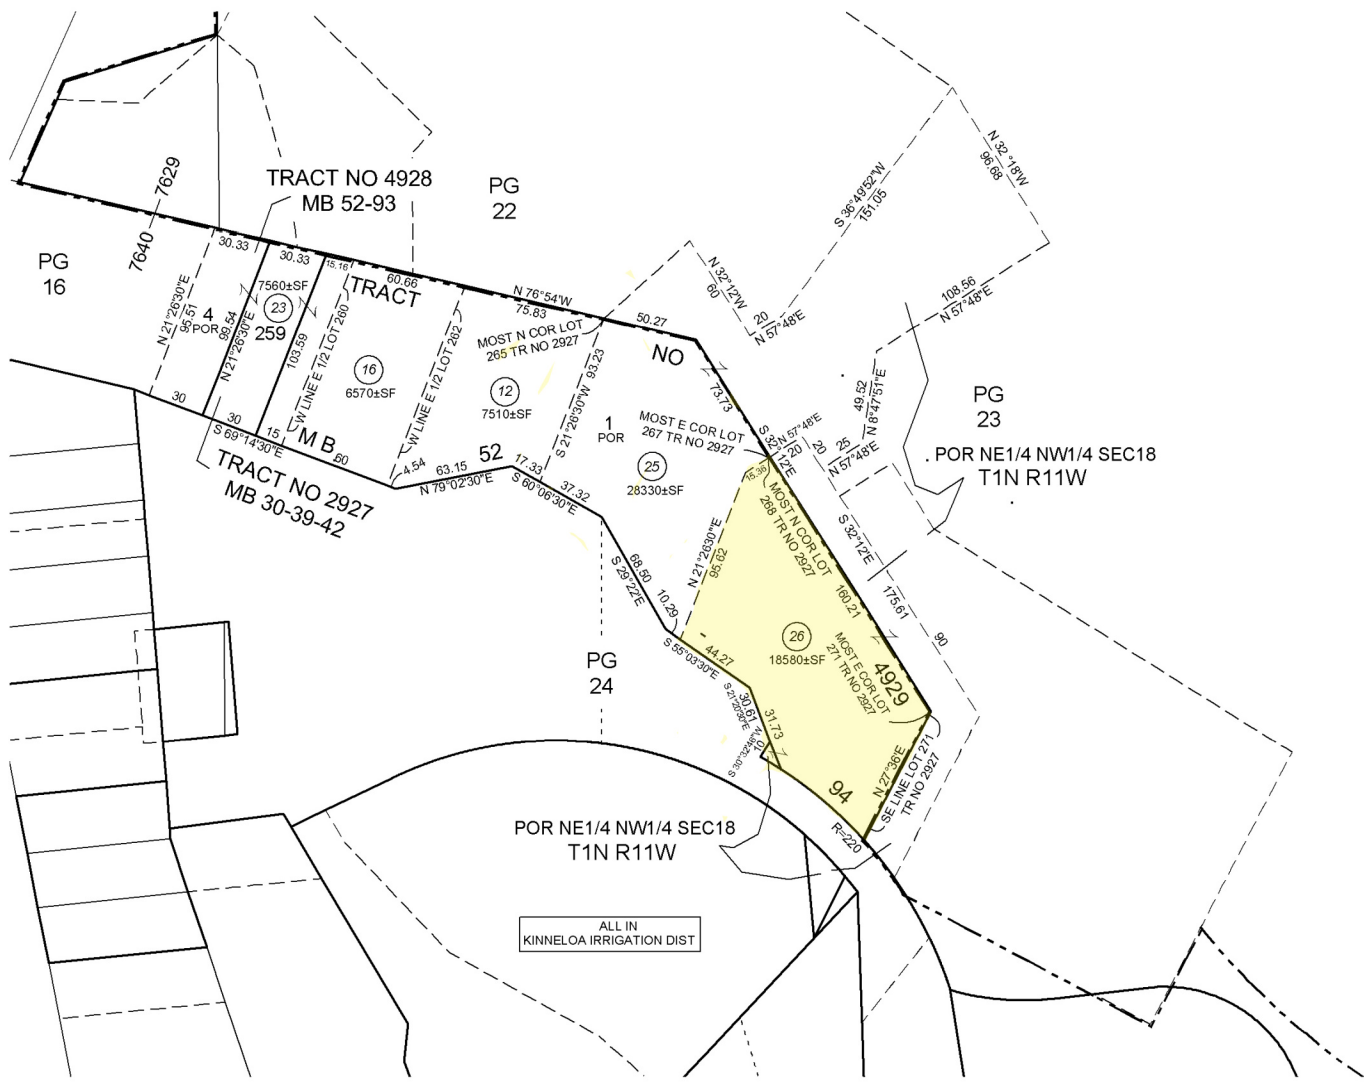

2025

MAPPING AND GIS
SERVICES
SCALE 1" = 60'

ALL IN
KINNELOA IRRIGATION DIST