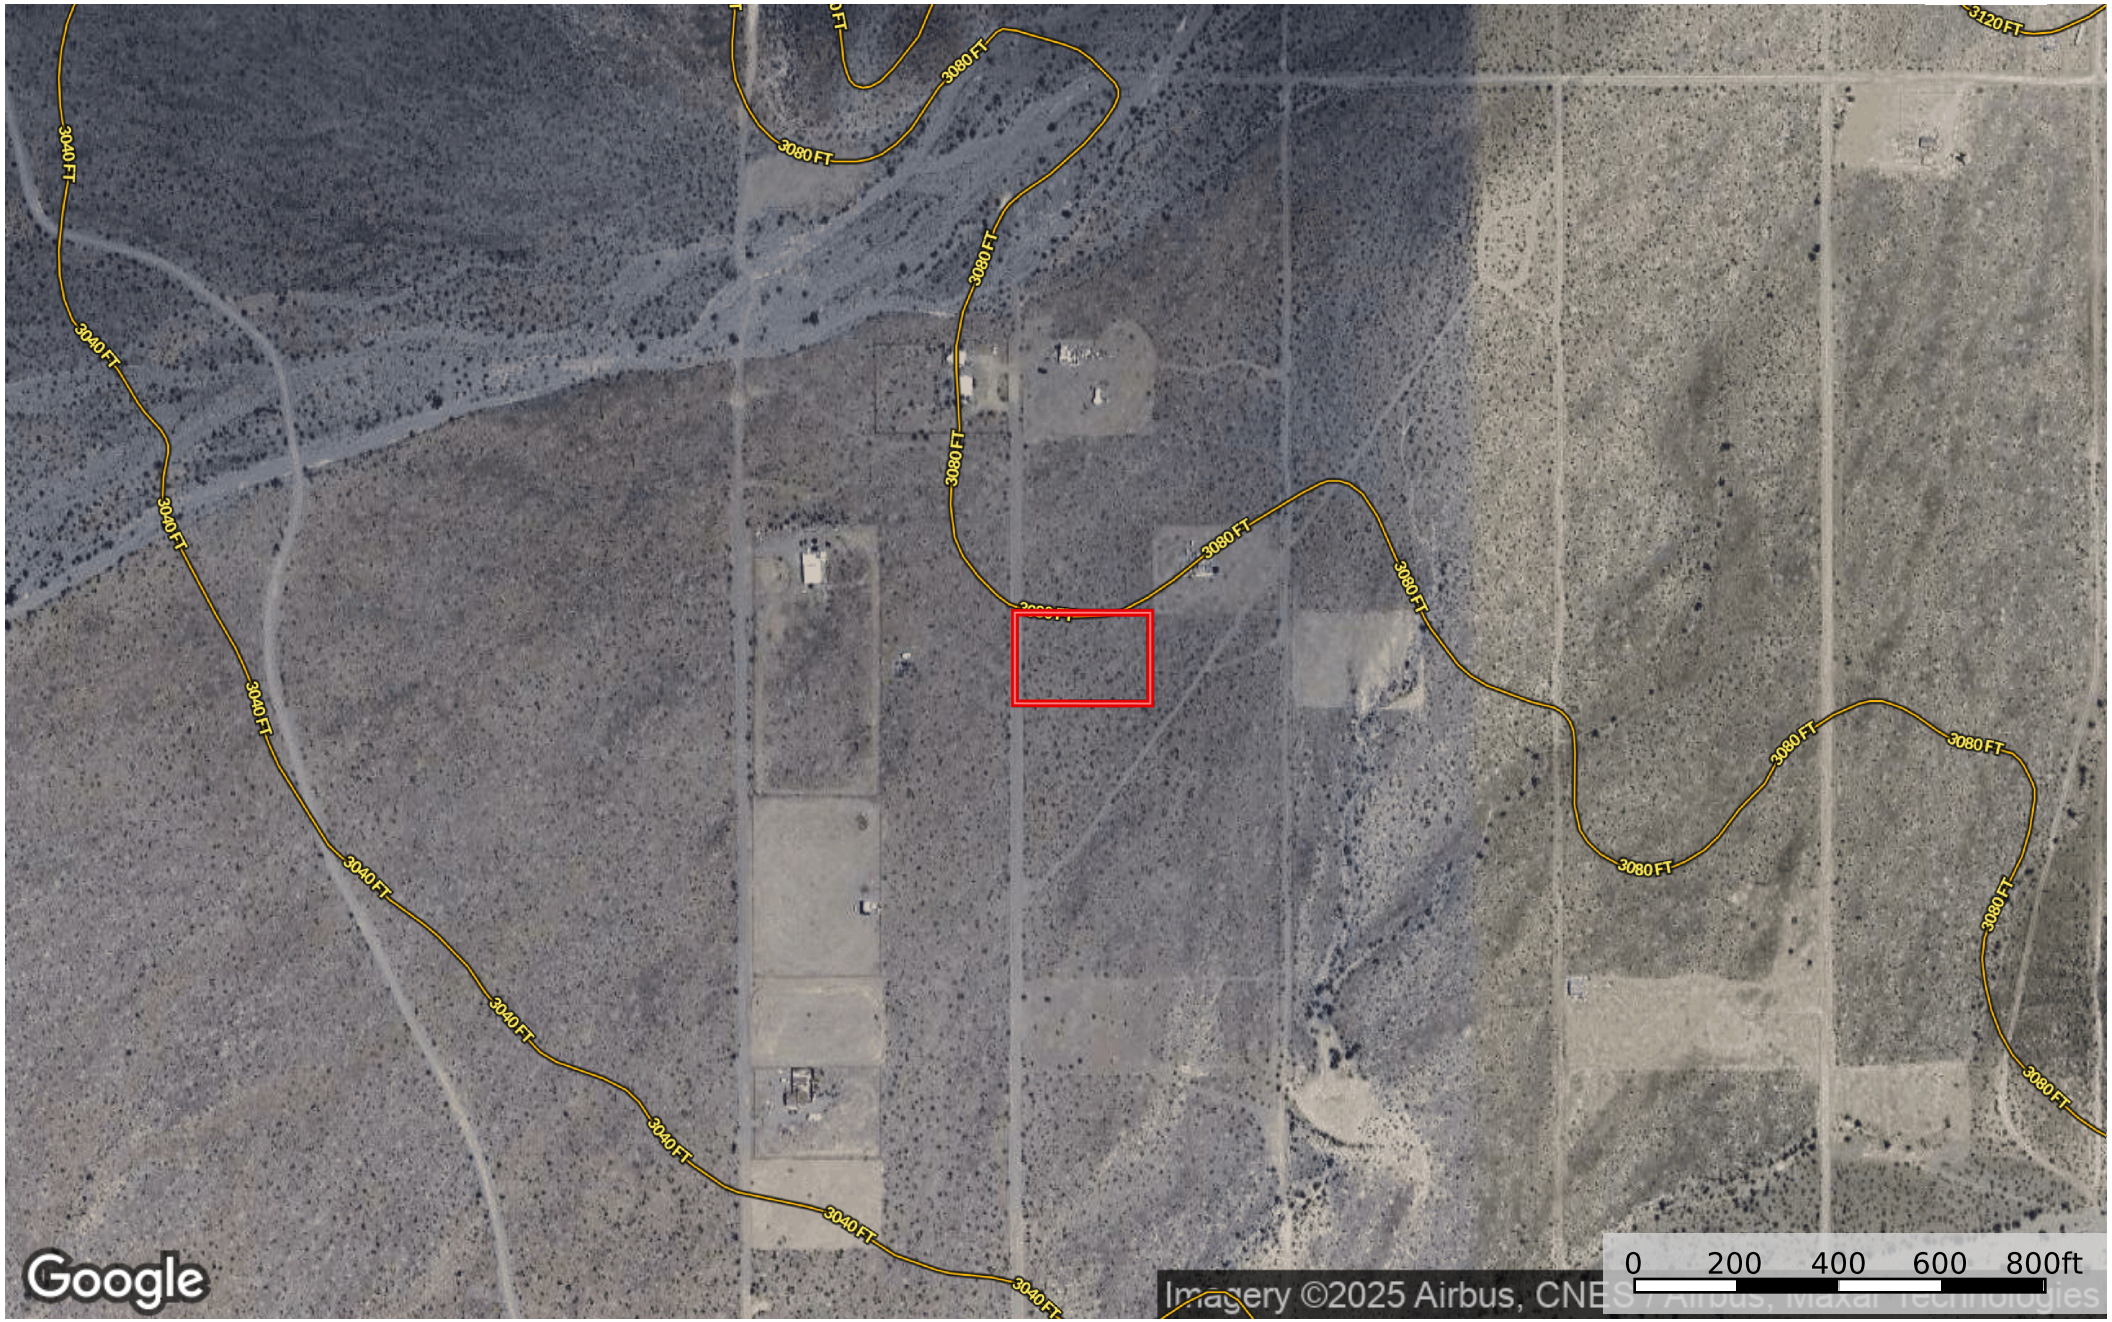

1.07 Acres Dolan Springs, Mohave County, AZ 319-18-304

Mohave County, Arizona, 1.07 AC +/-

 Boundary  Water Wells

0 200 400 600 800ft

Imagery ©2025 Airbus, CNES, Airbus, Maxar Technologies

 The information contained herein was obtained from sources deemed to be reliable. Land id™ Services makes no warranties or guarantees as to the completeness or accuracy thereof.