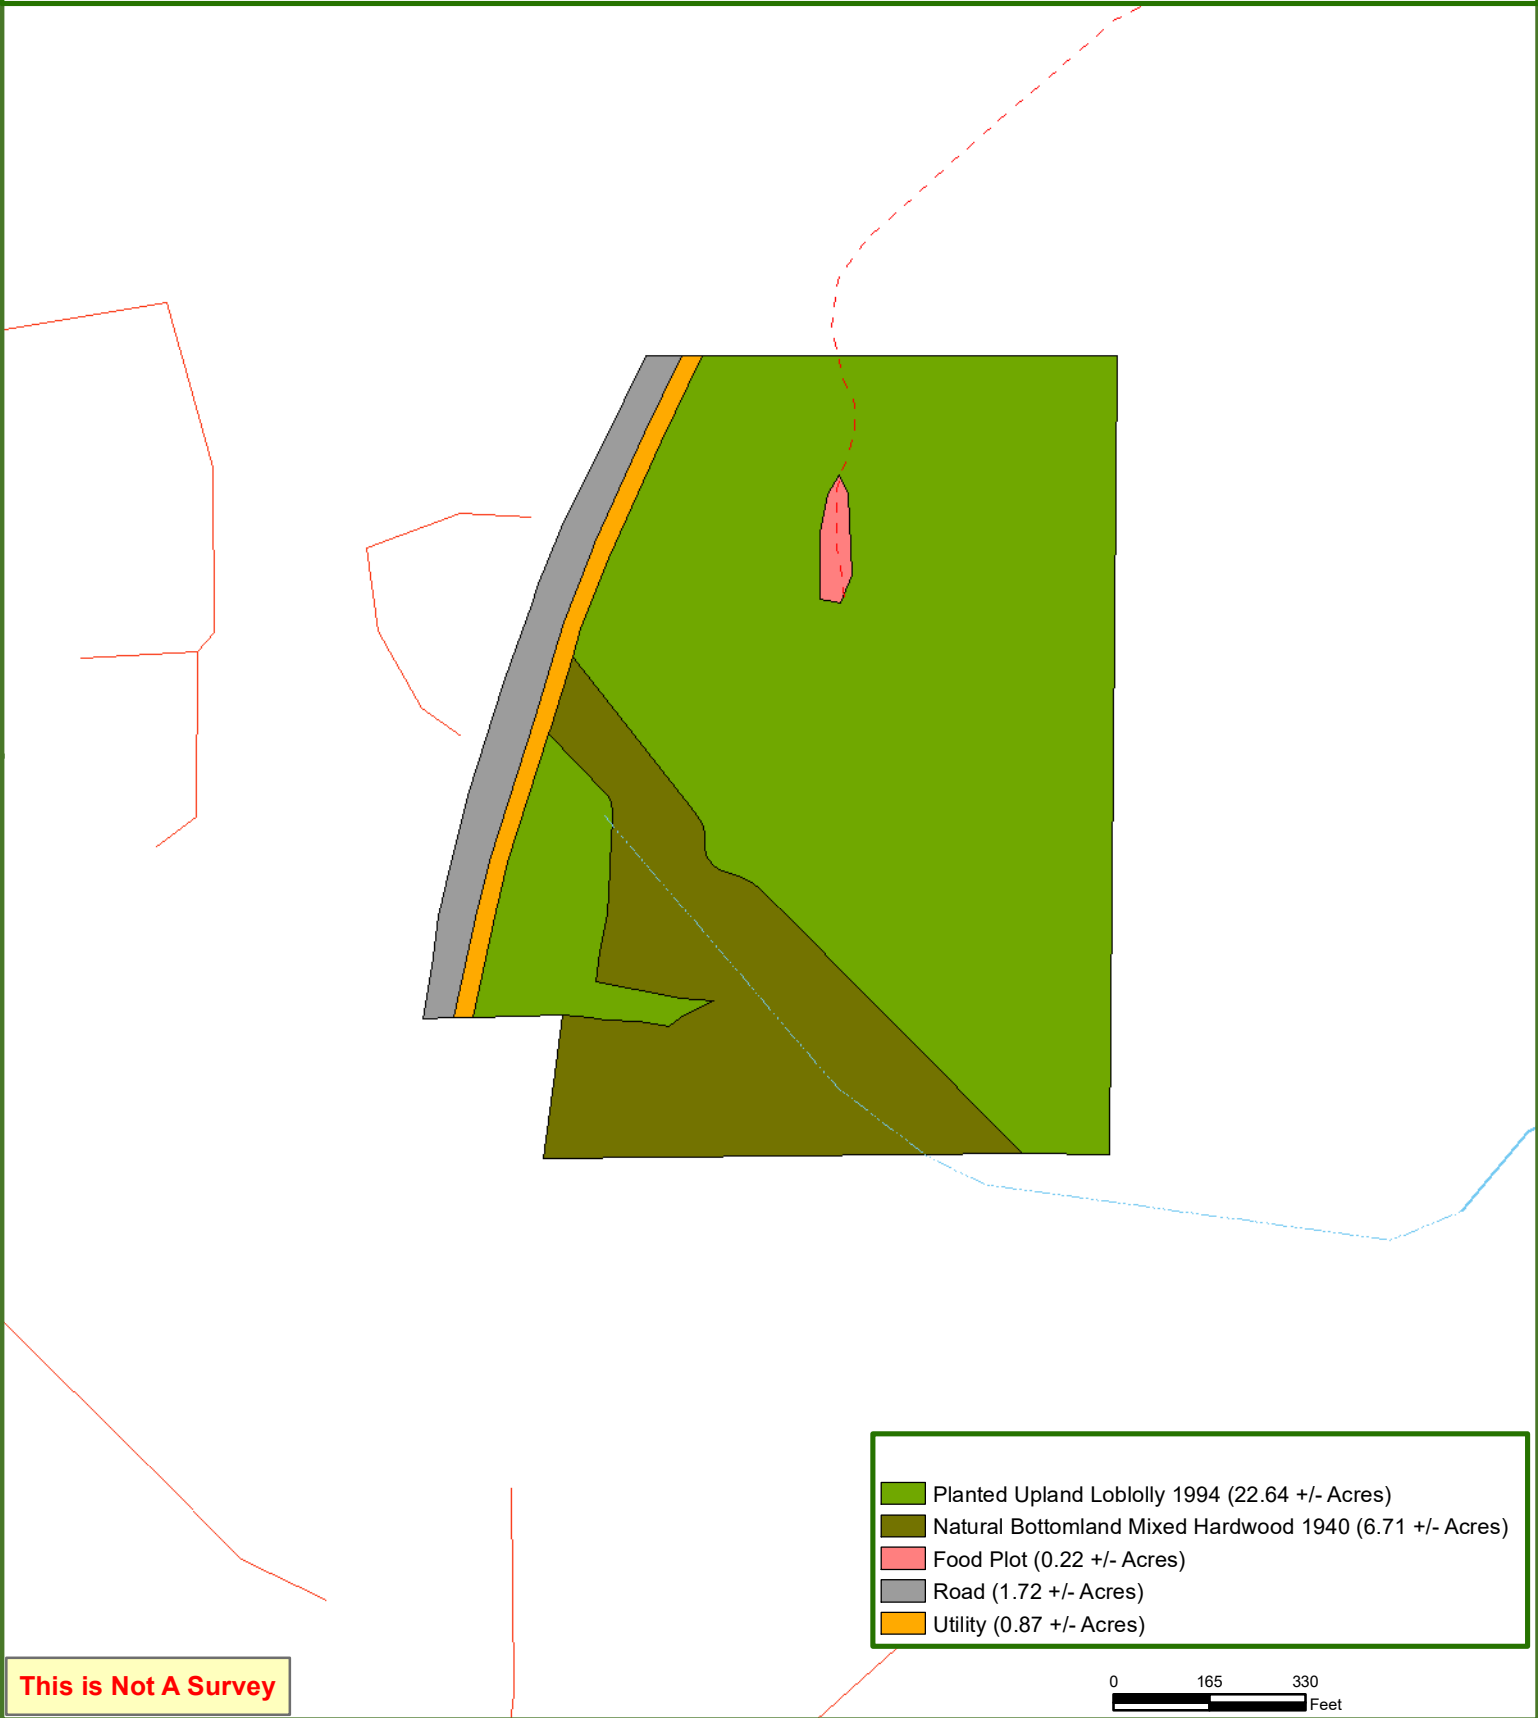

Equality Tract

Coosa County, AL

32.00 ± Acres

This map was produced from information supplied by the seller and the use of aerial photography. The boundary lines portrayed on this map are approximate and could be different than the actual location of the boundaries found in the field.