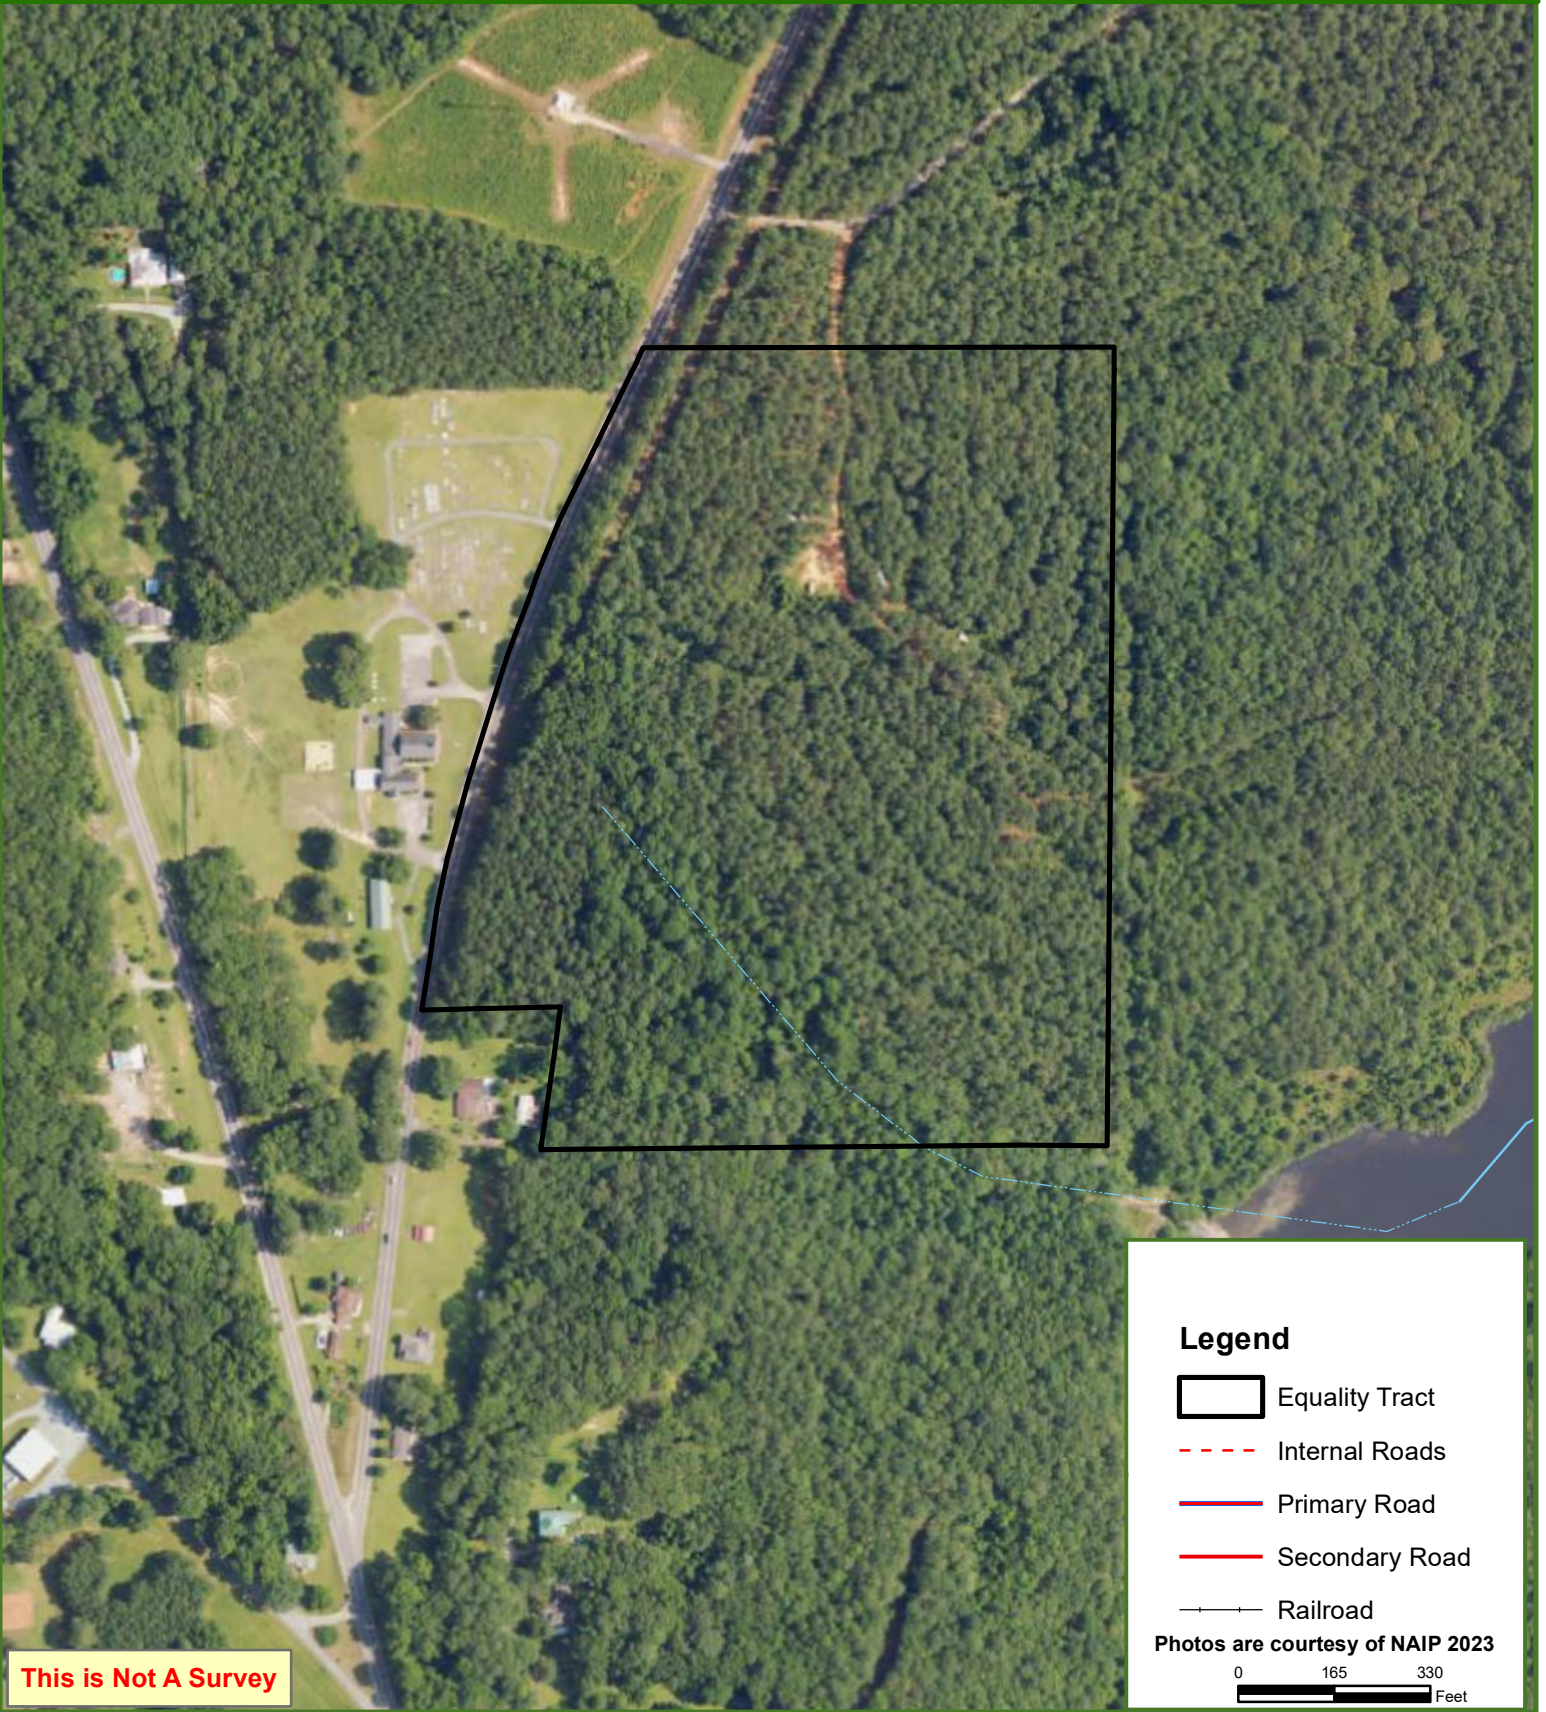

Equality Tract

Coosa County, AL

32.00 ± Acres

This map was produced from information supplied by the seller and the use of aerial photography. The boundary lines portrayed on this map are approximate and could be different than the actual location of the boundaries found in the field.