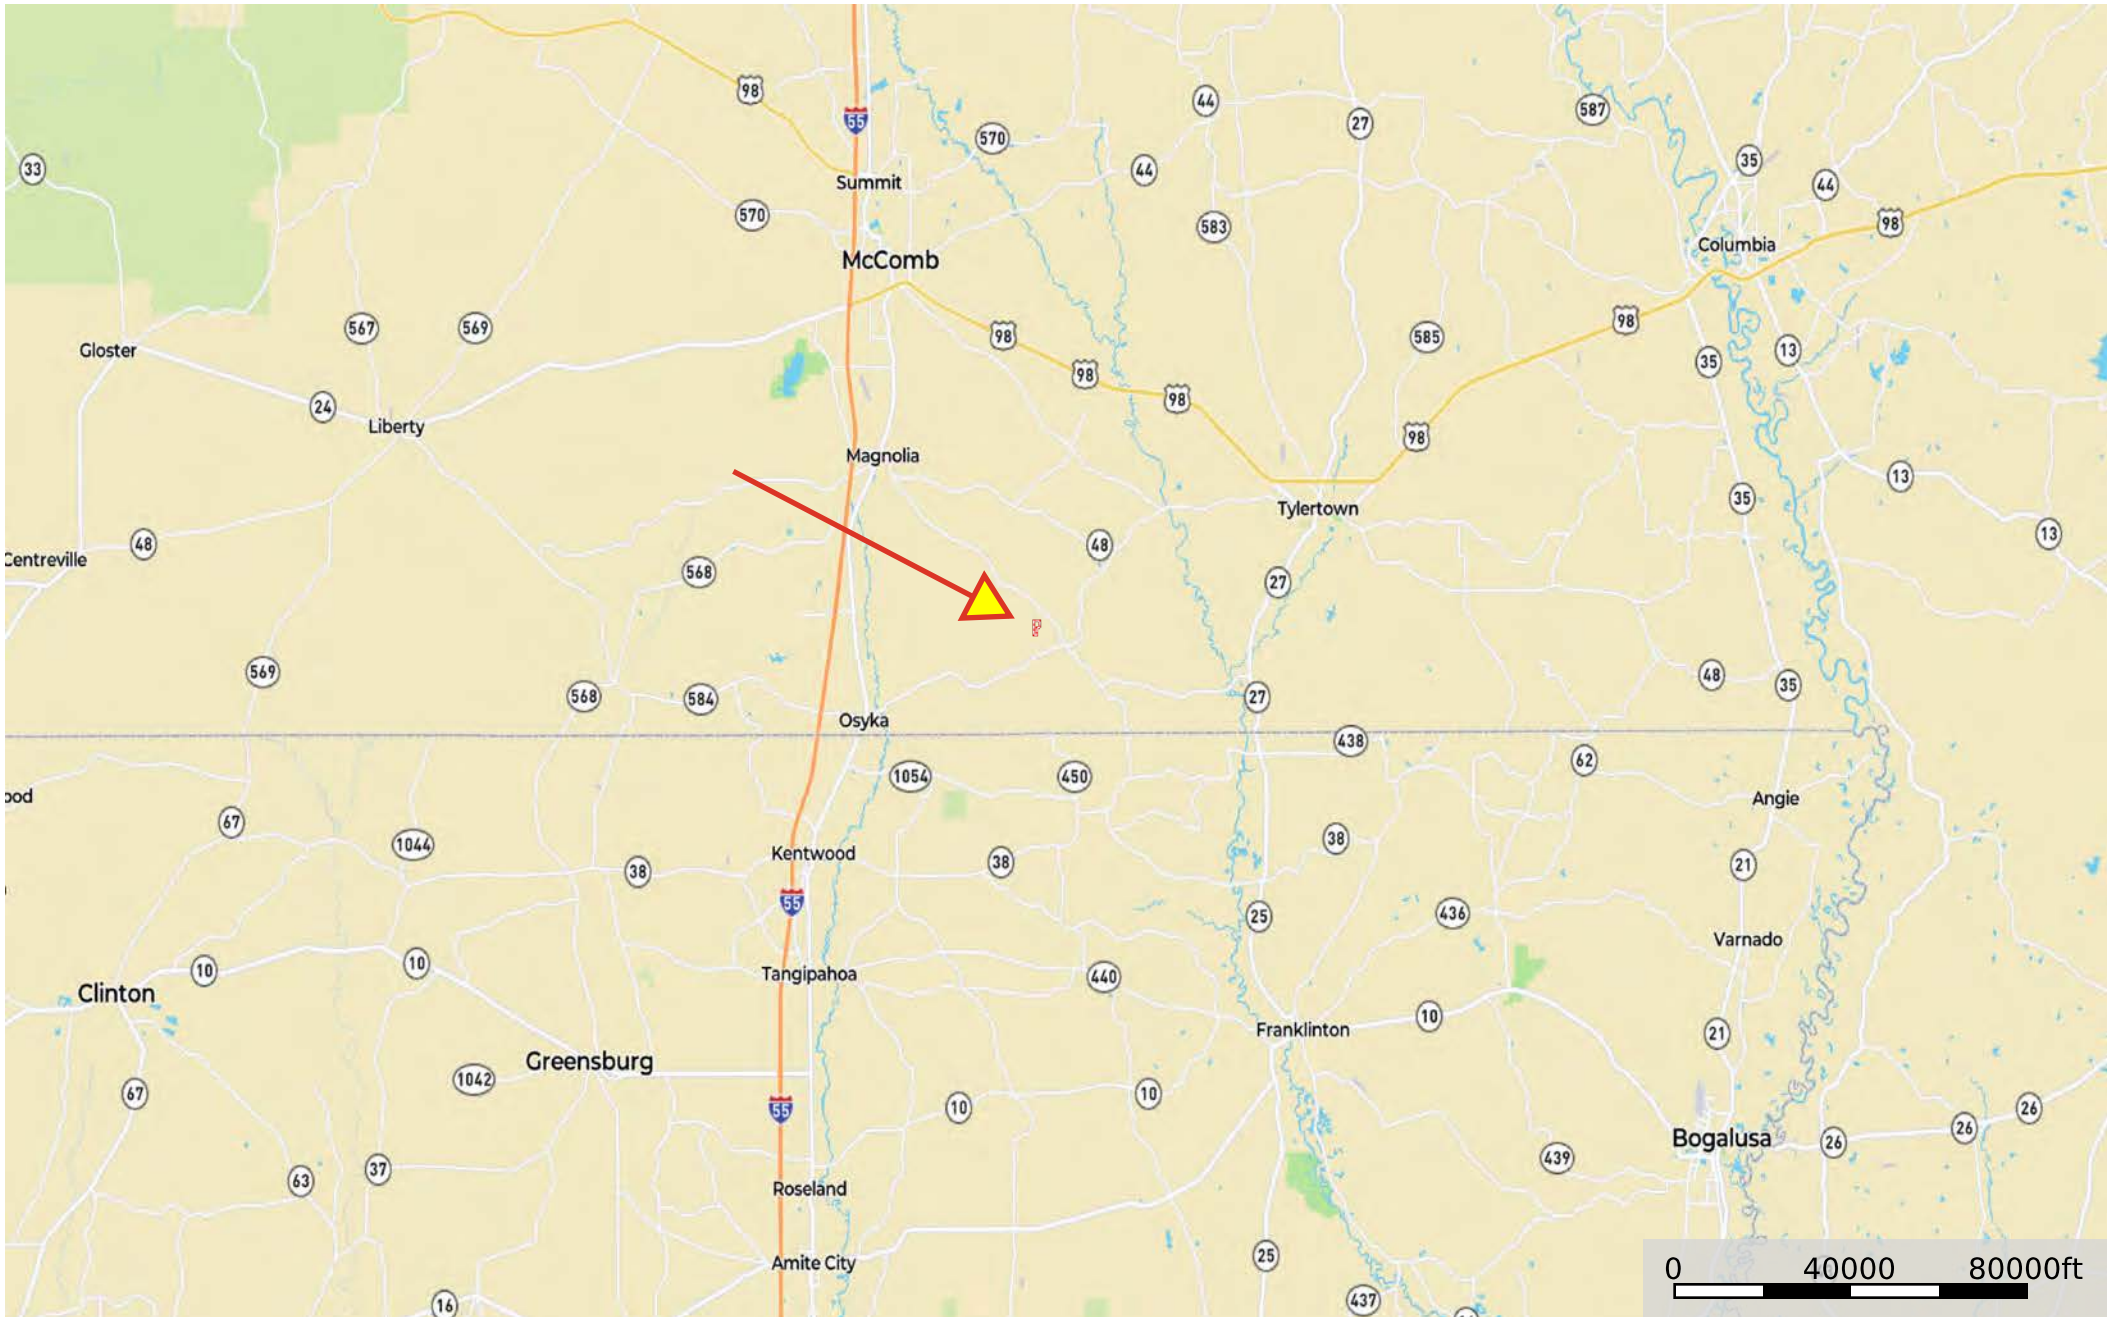

# SP 60 Acres Osyka, Pike County, Mississippi, 60 AC +/-

 Boundary

Boundary

SP 60 Acres Osyka,  
Pike County, Mississippi, 60 AC +/-

Boundary