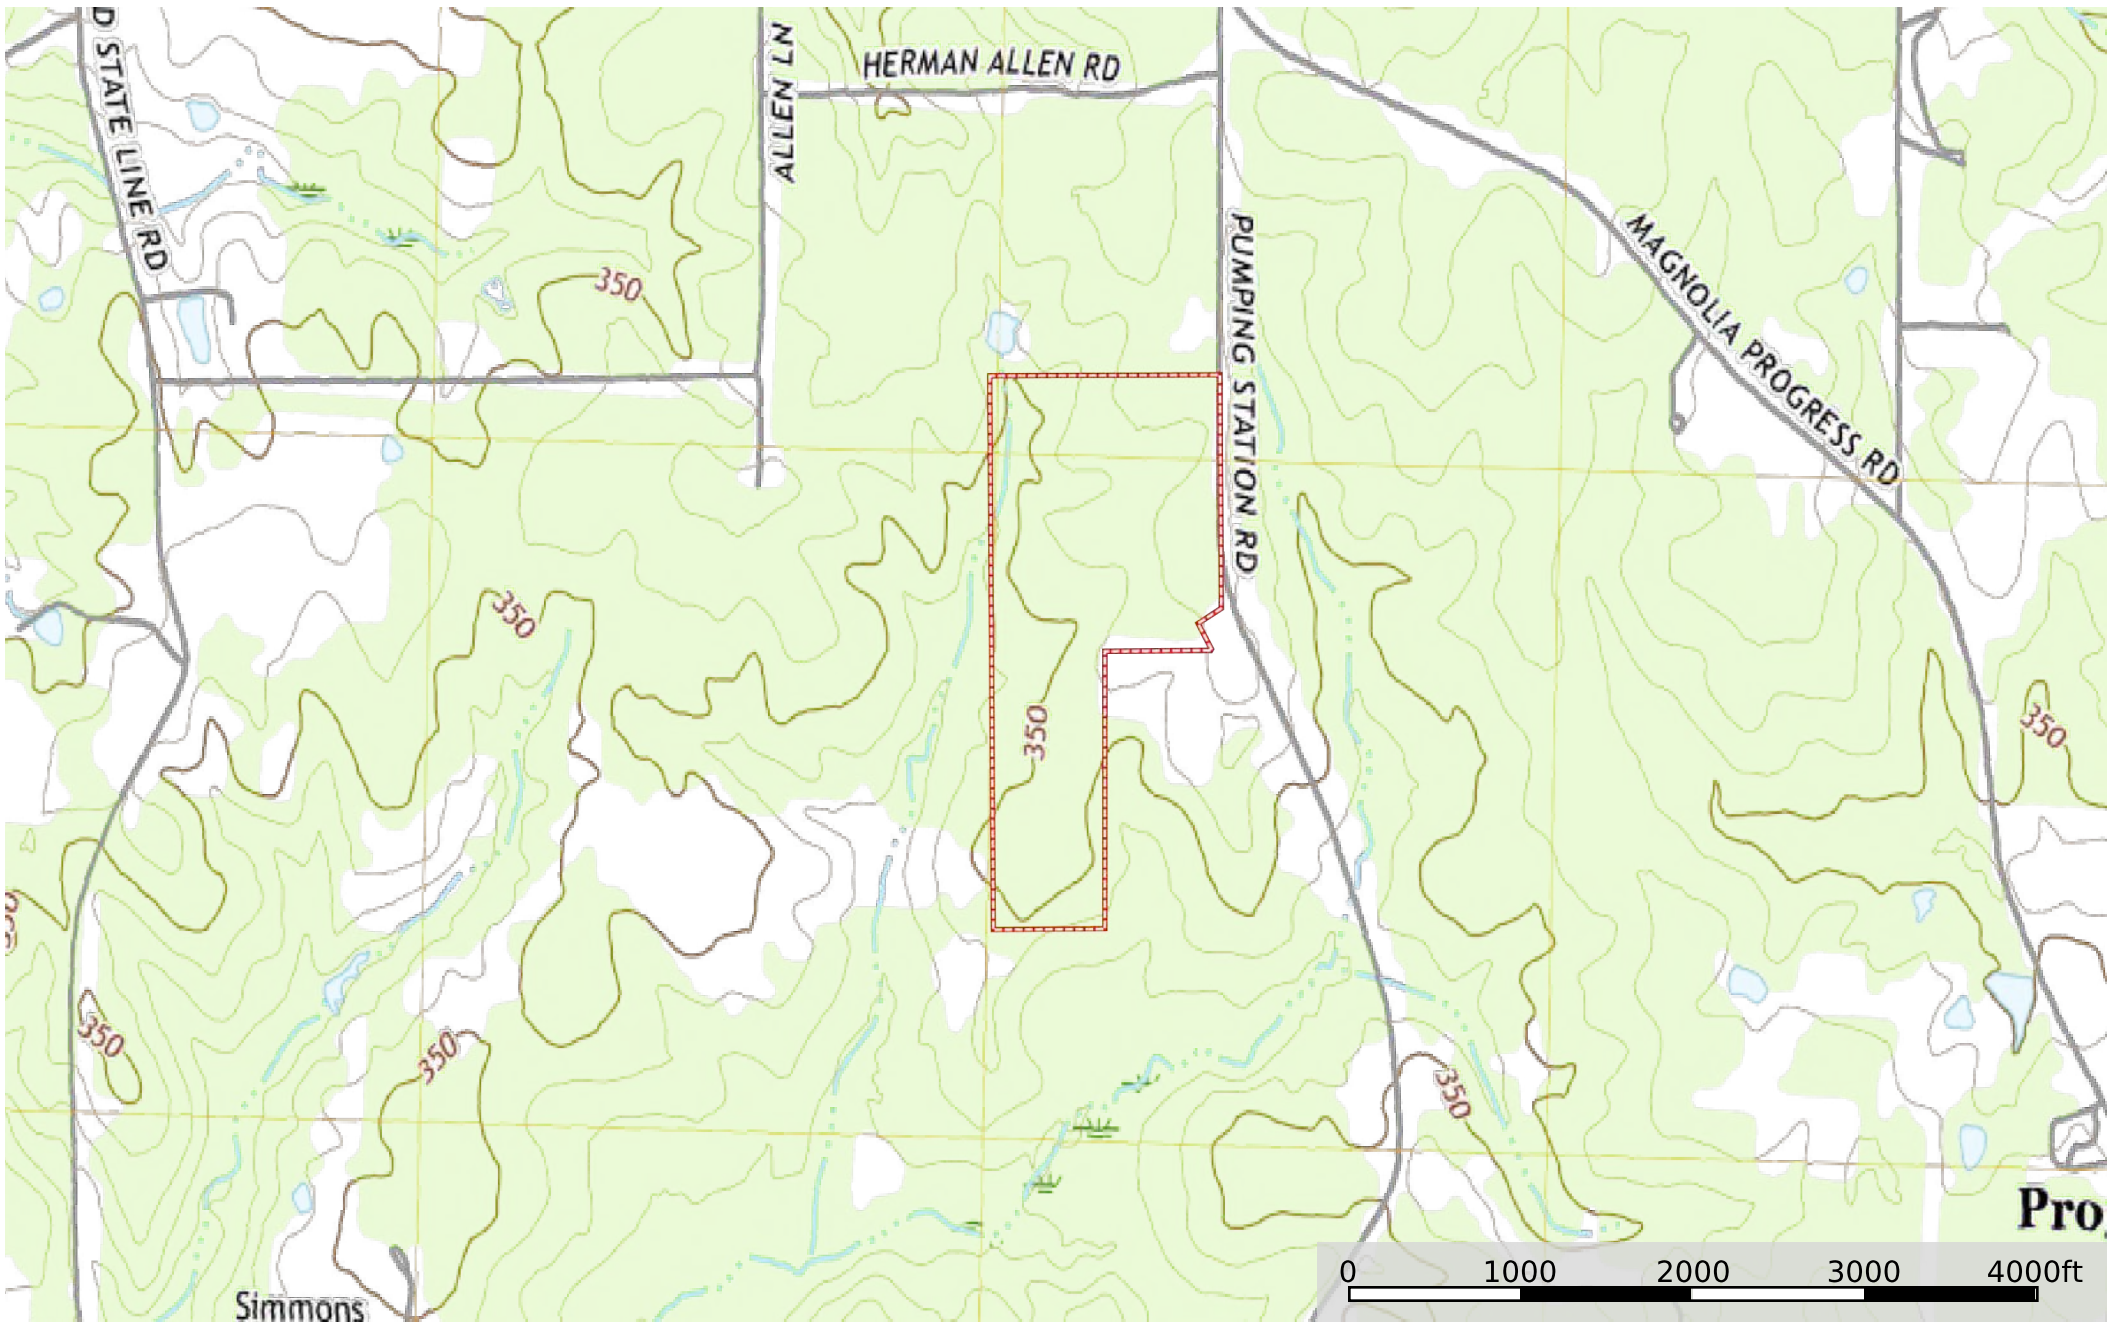

# SP 60 Acres Osyka, Pike County, Mississippi, 60 AC +/-

 Boundary

Boundary

SP 60 Acres Osyka,  
Pike County, Mississippi, 60 AC +/-

Boundary