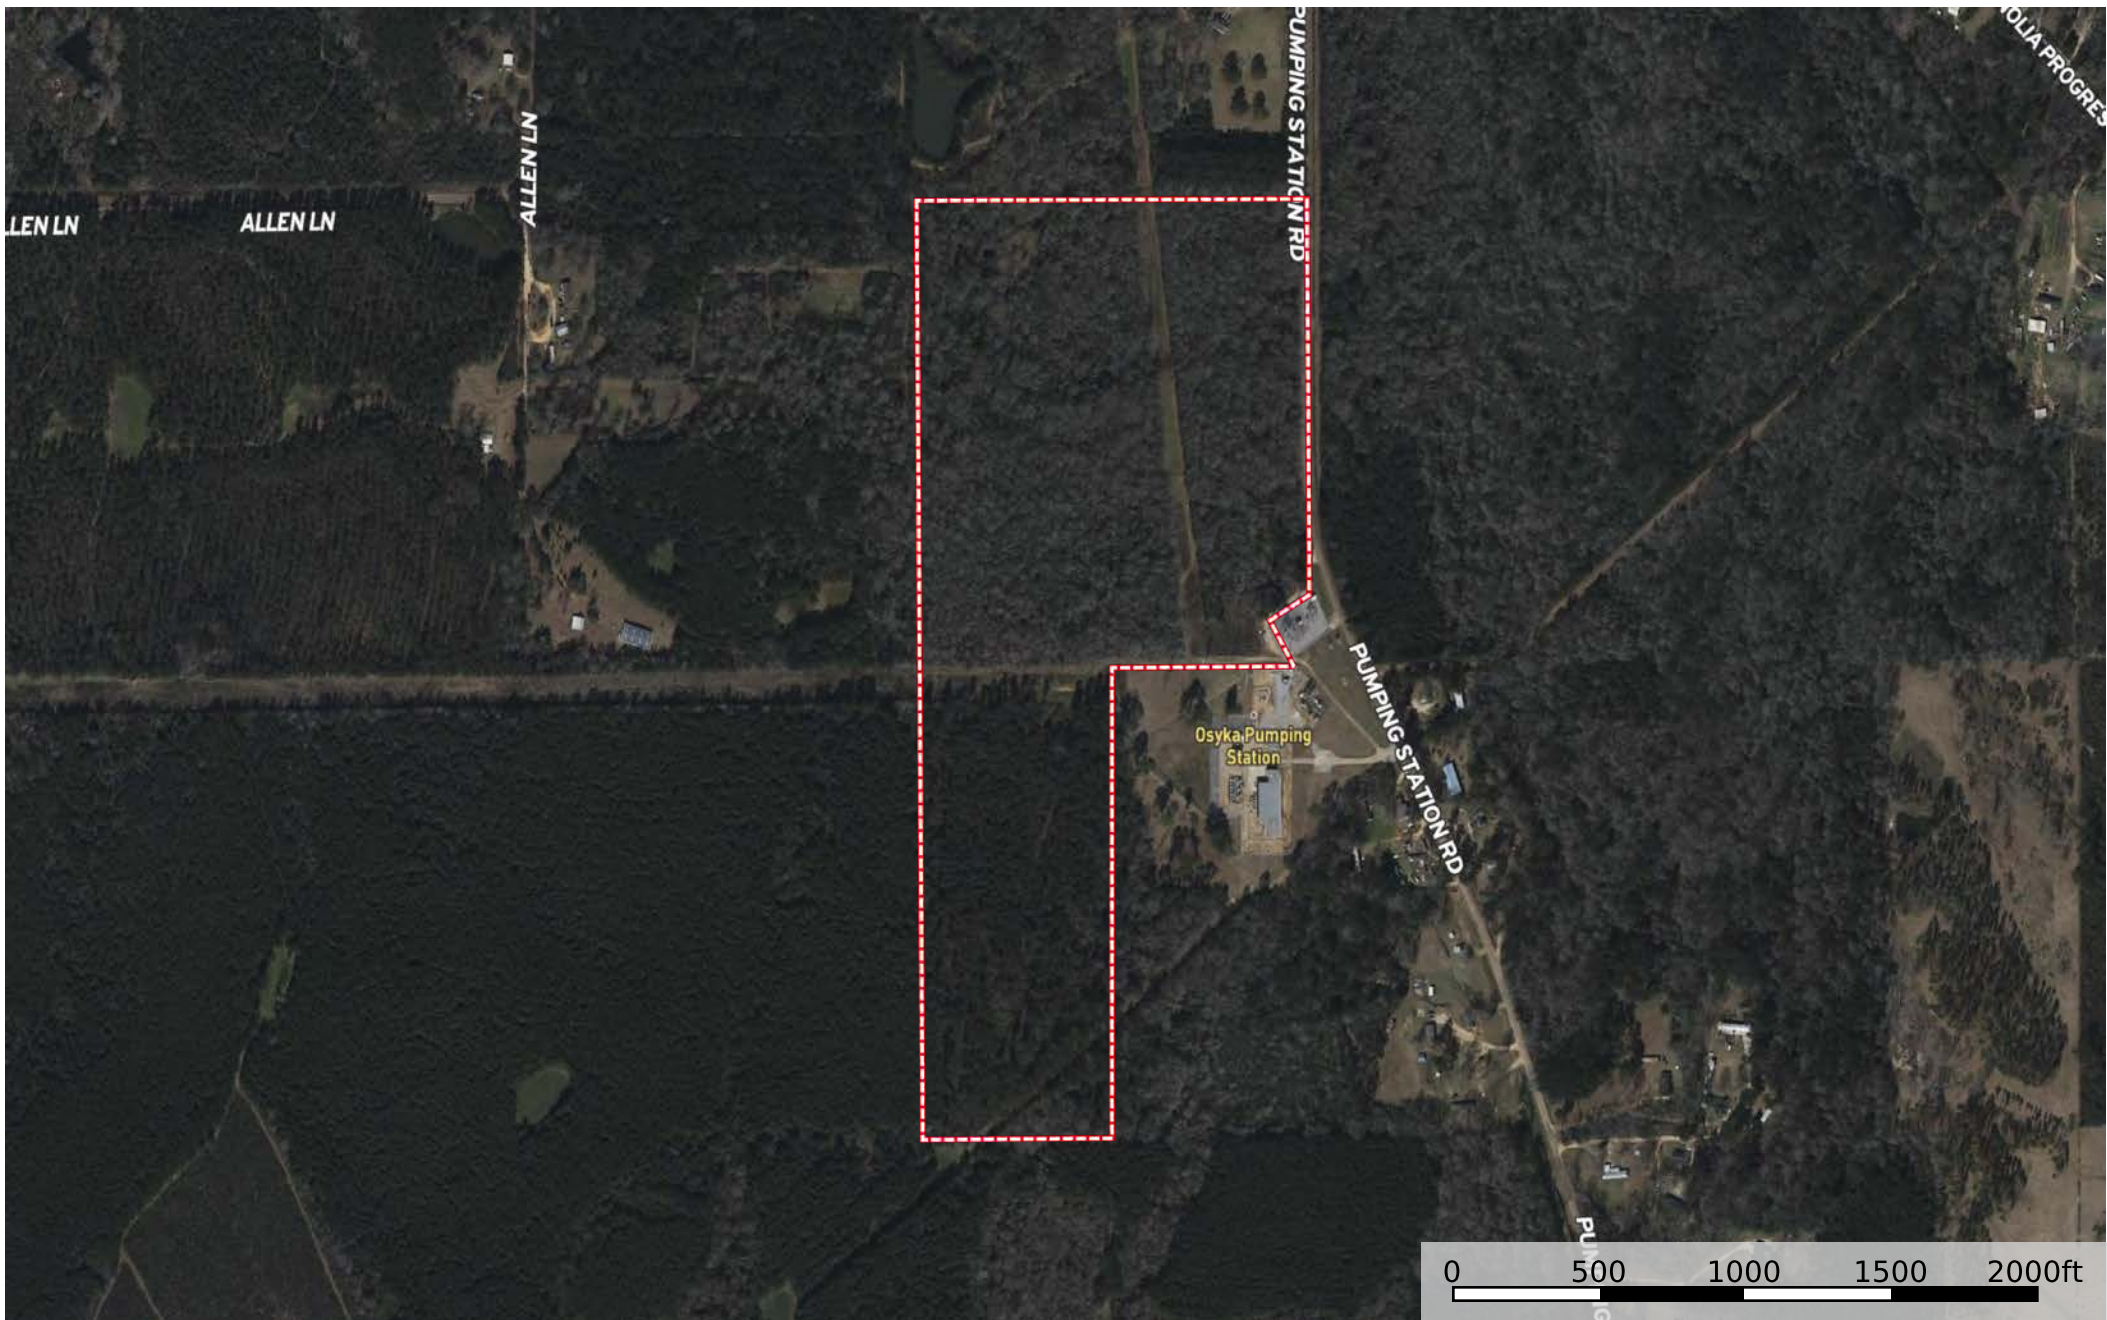

# SP 60 Acres Osyka, Pike County, Mississippi, 60 AC +/-

 Boundary

Boundary

SP 60 Acres Osyka,  
Pike County, Mississippi, 60 AC +/-

Boundary