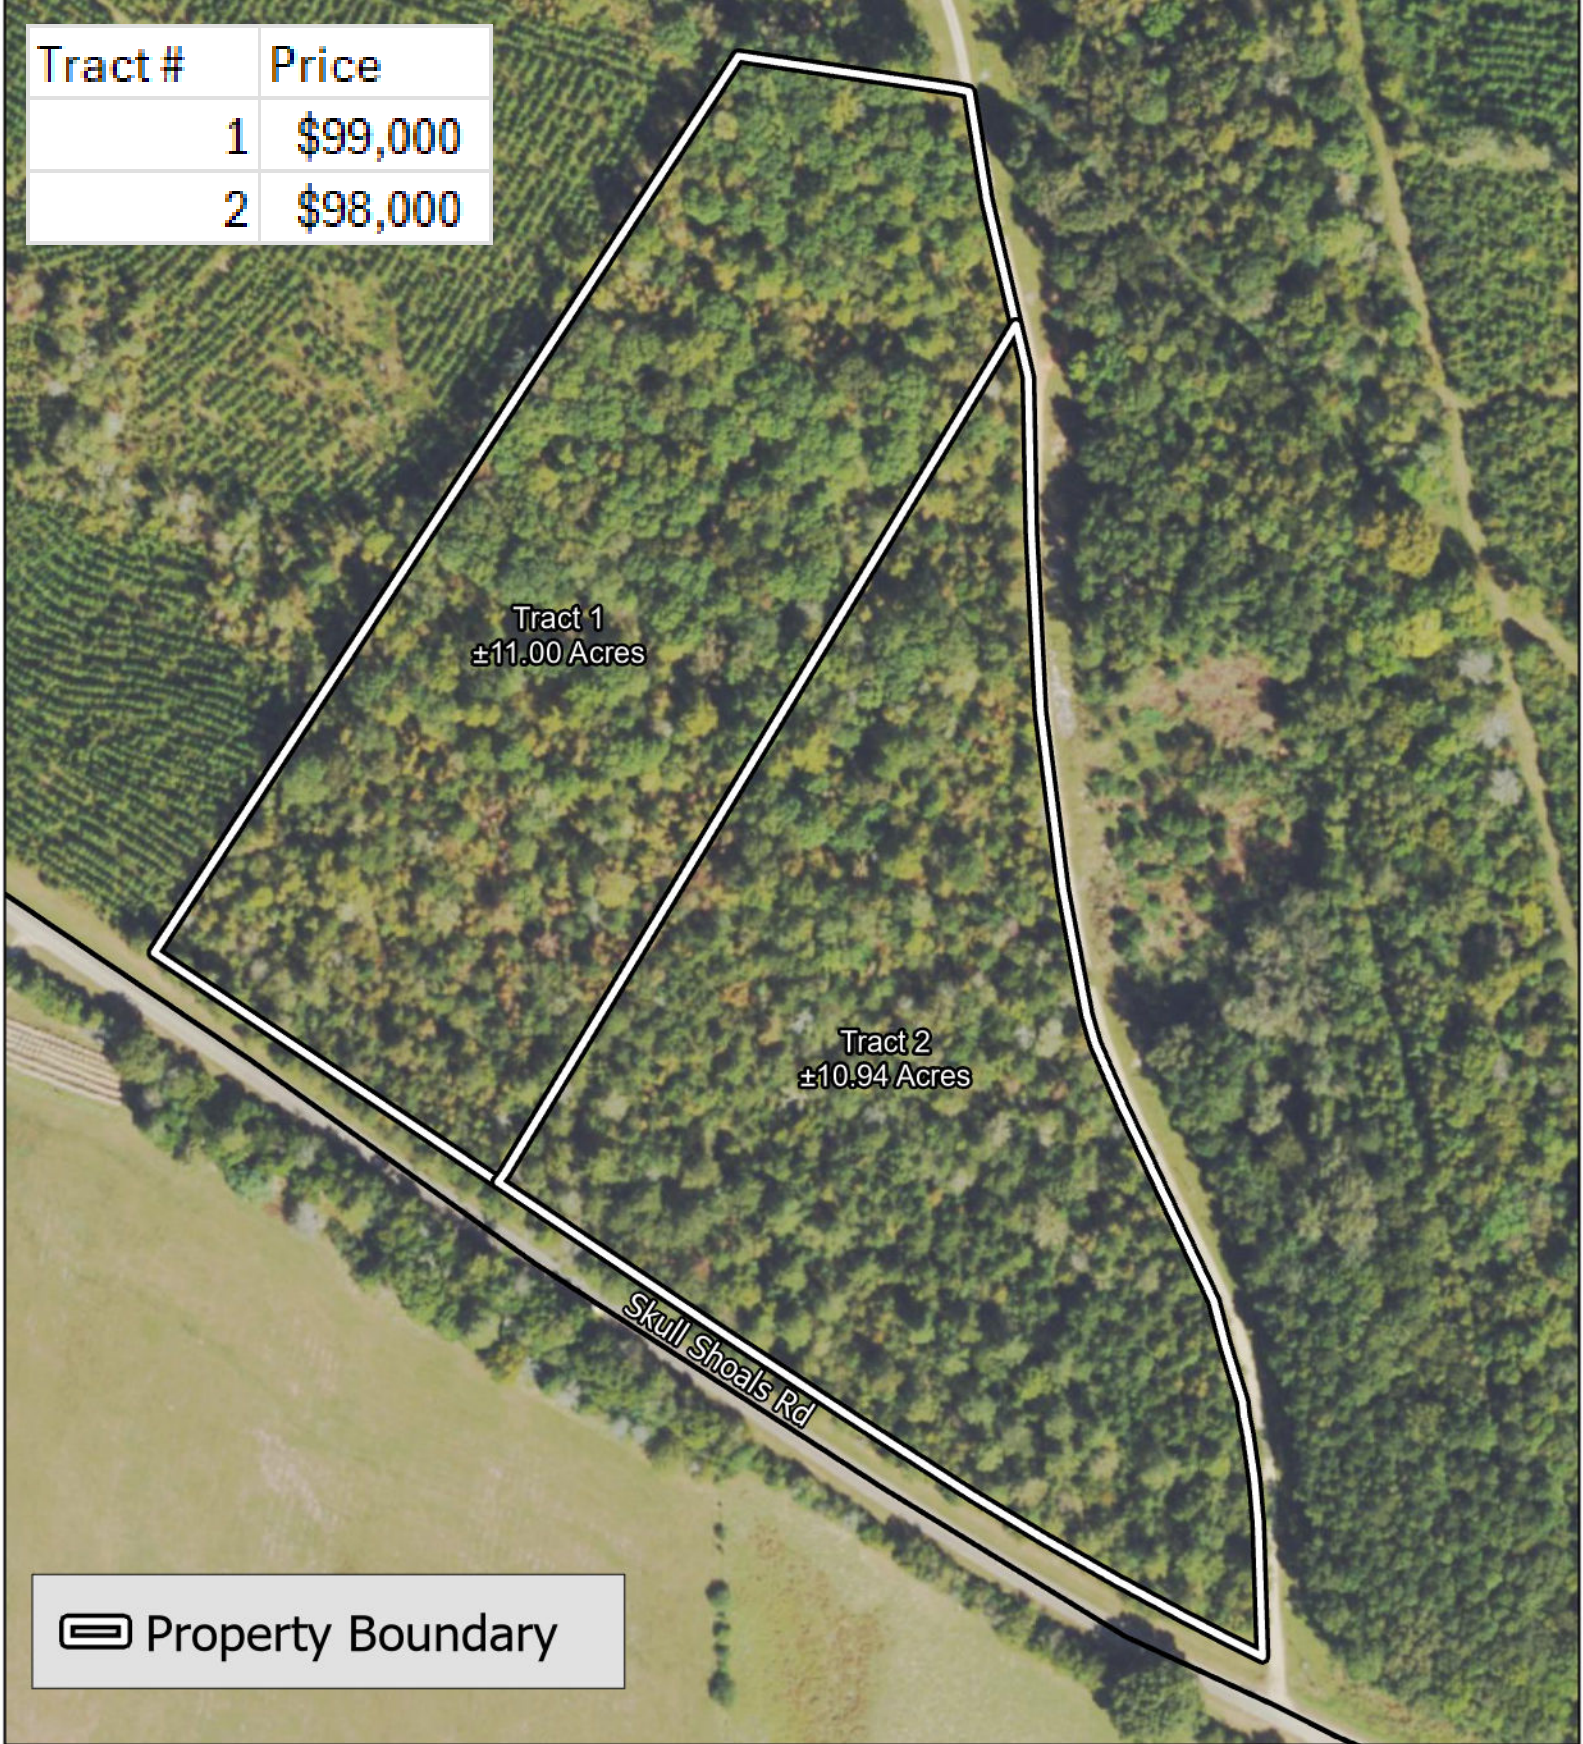

Tract #	Price
1	\$99,000
2	\$98,000

Tract 1
±11.00 Acres

Tract 2
±10.94 Acres

Skull Shoals Rd

 Property Boundary

Skull Shoals Tracts Wilkes County Georgia

1:2,400