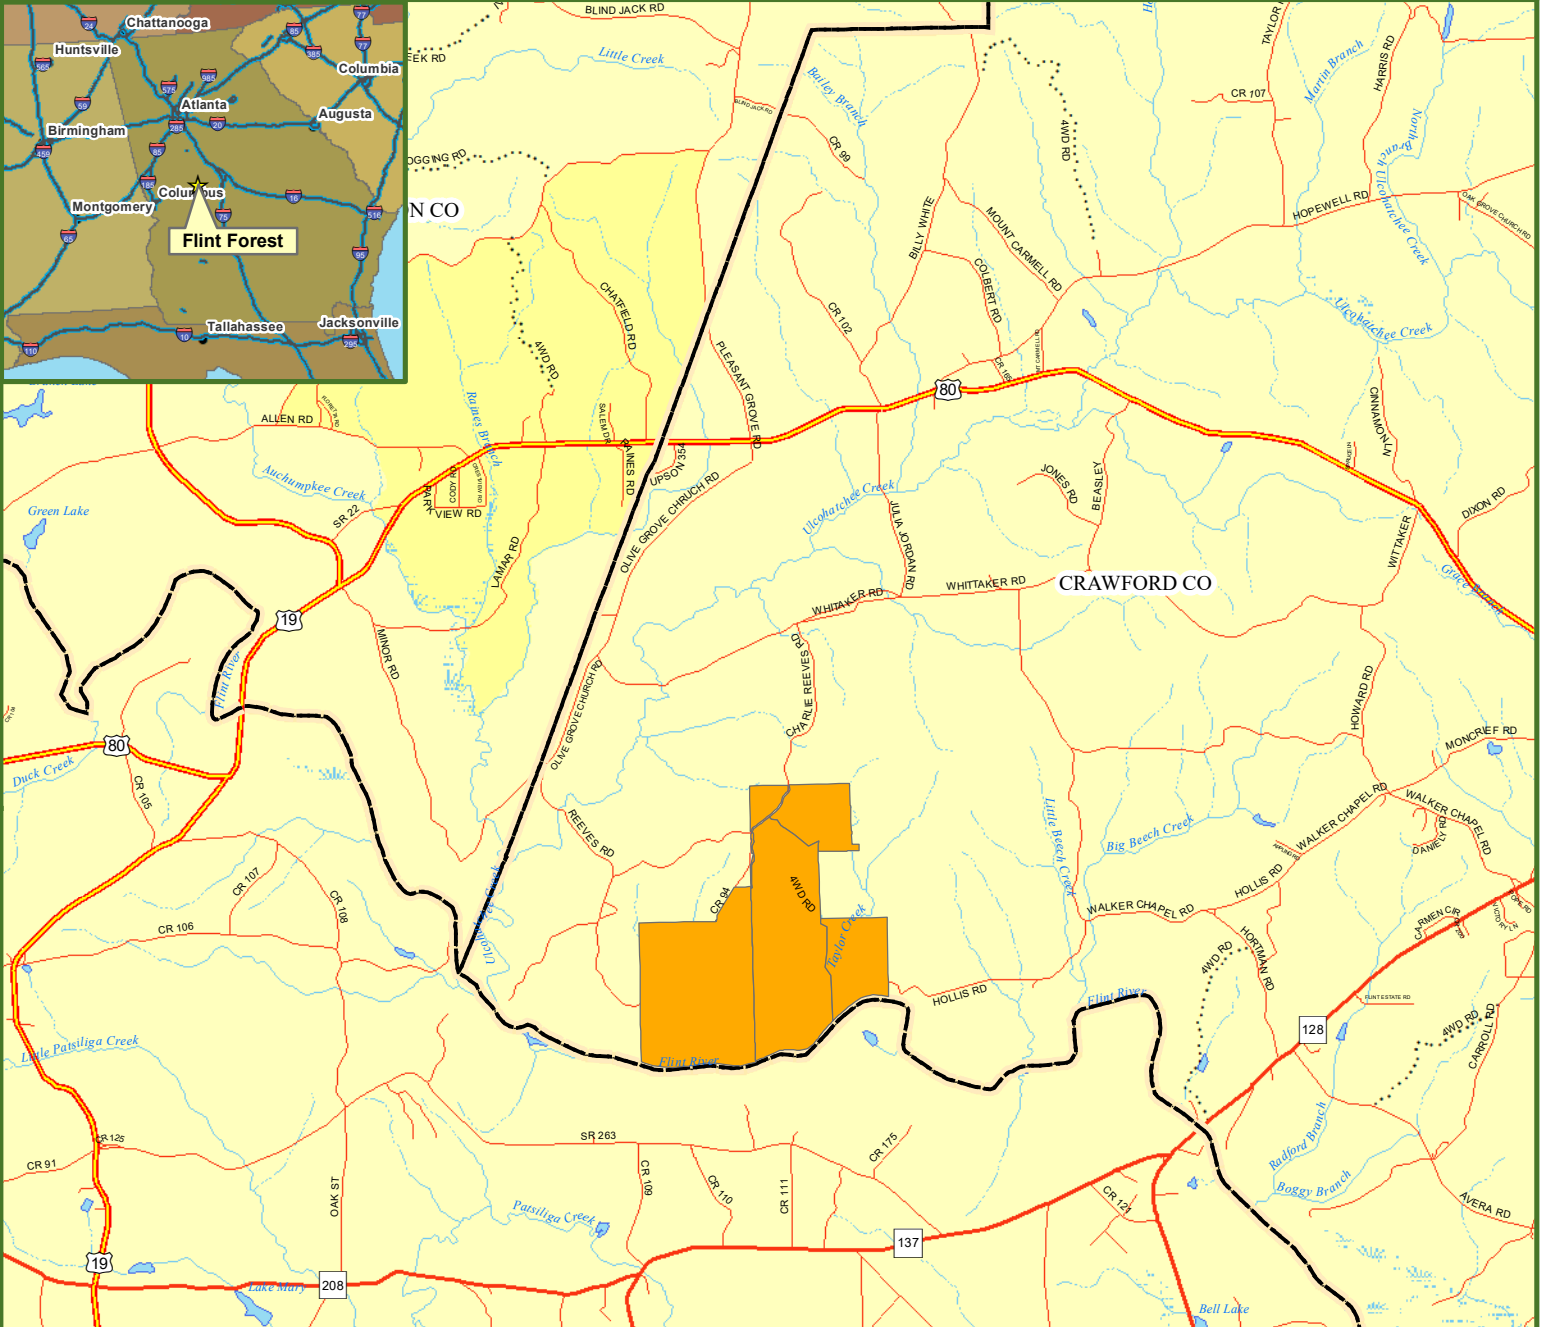

# Locus Map Flint Forest

## Crawford County, GA

1,872.00 ± Acres

### Legend

-  Flint Forest
-  Railroads
-  Secondary State or County Hwy
-  Primary US or State Hwy
-  Primary Limited Access or Interstate
-  Counties

0 0.5 1 1.5 2 Miles