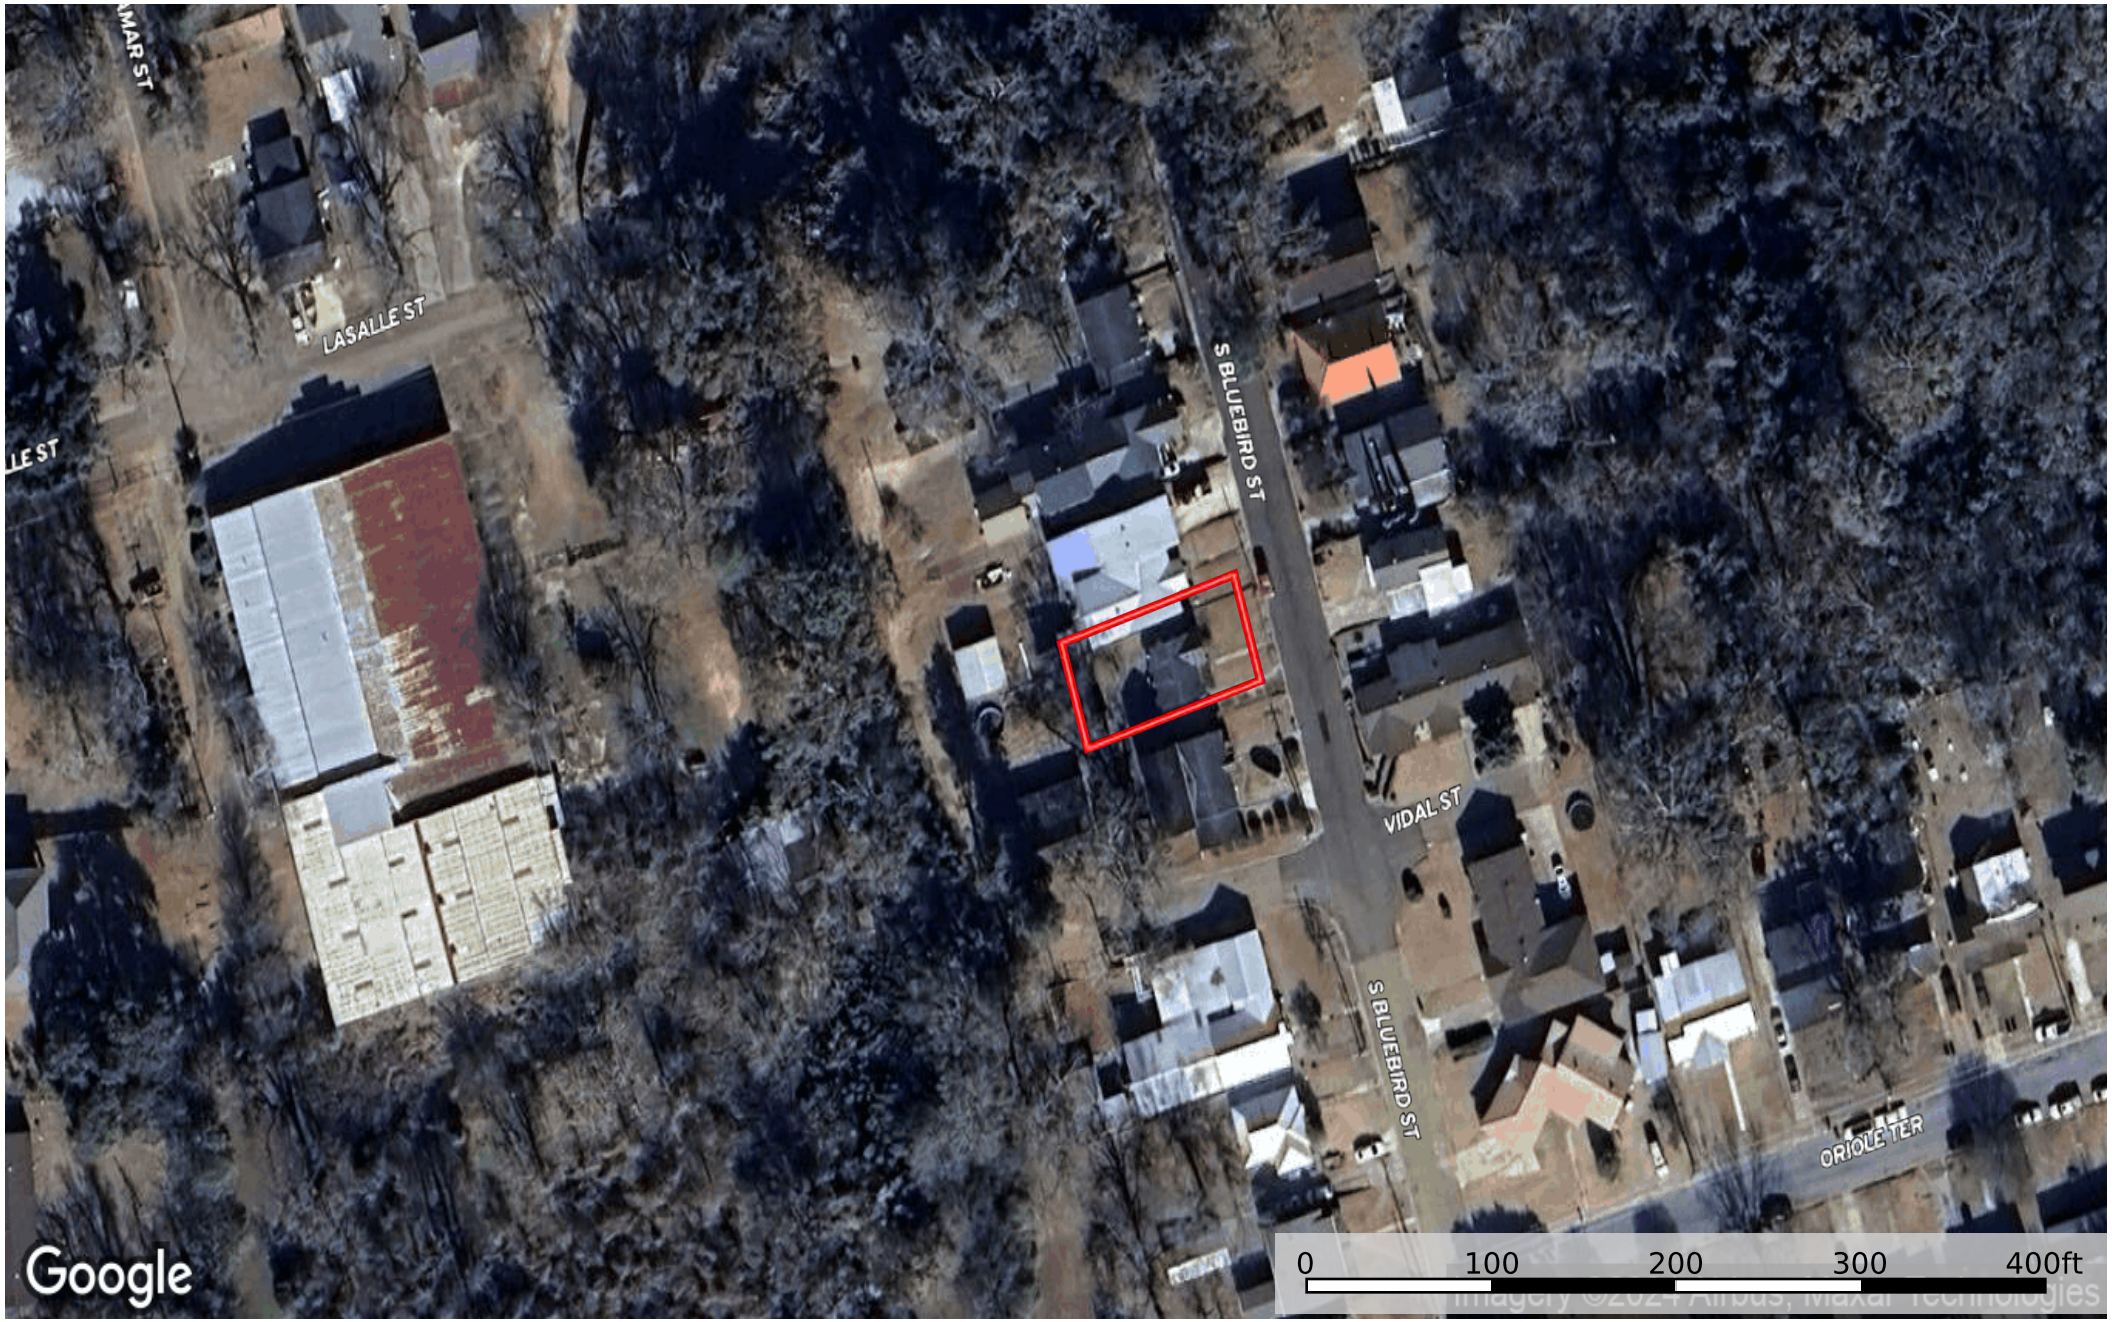

 Boundary

ca 302 s blue bird
Mississippi, AC +/-

Google

 Boundary