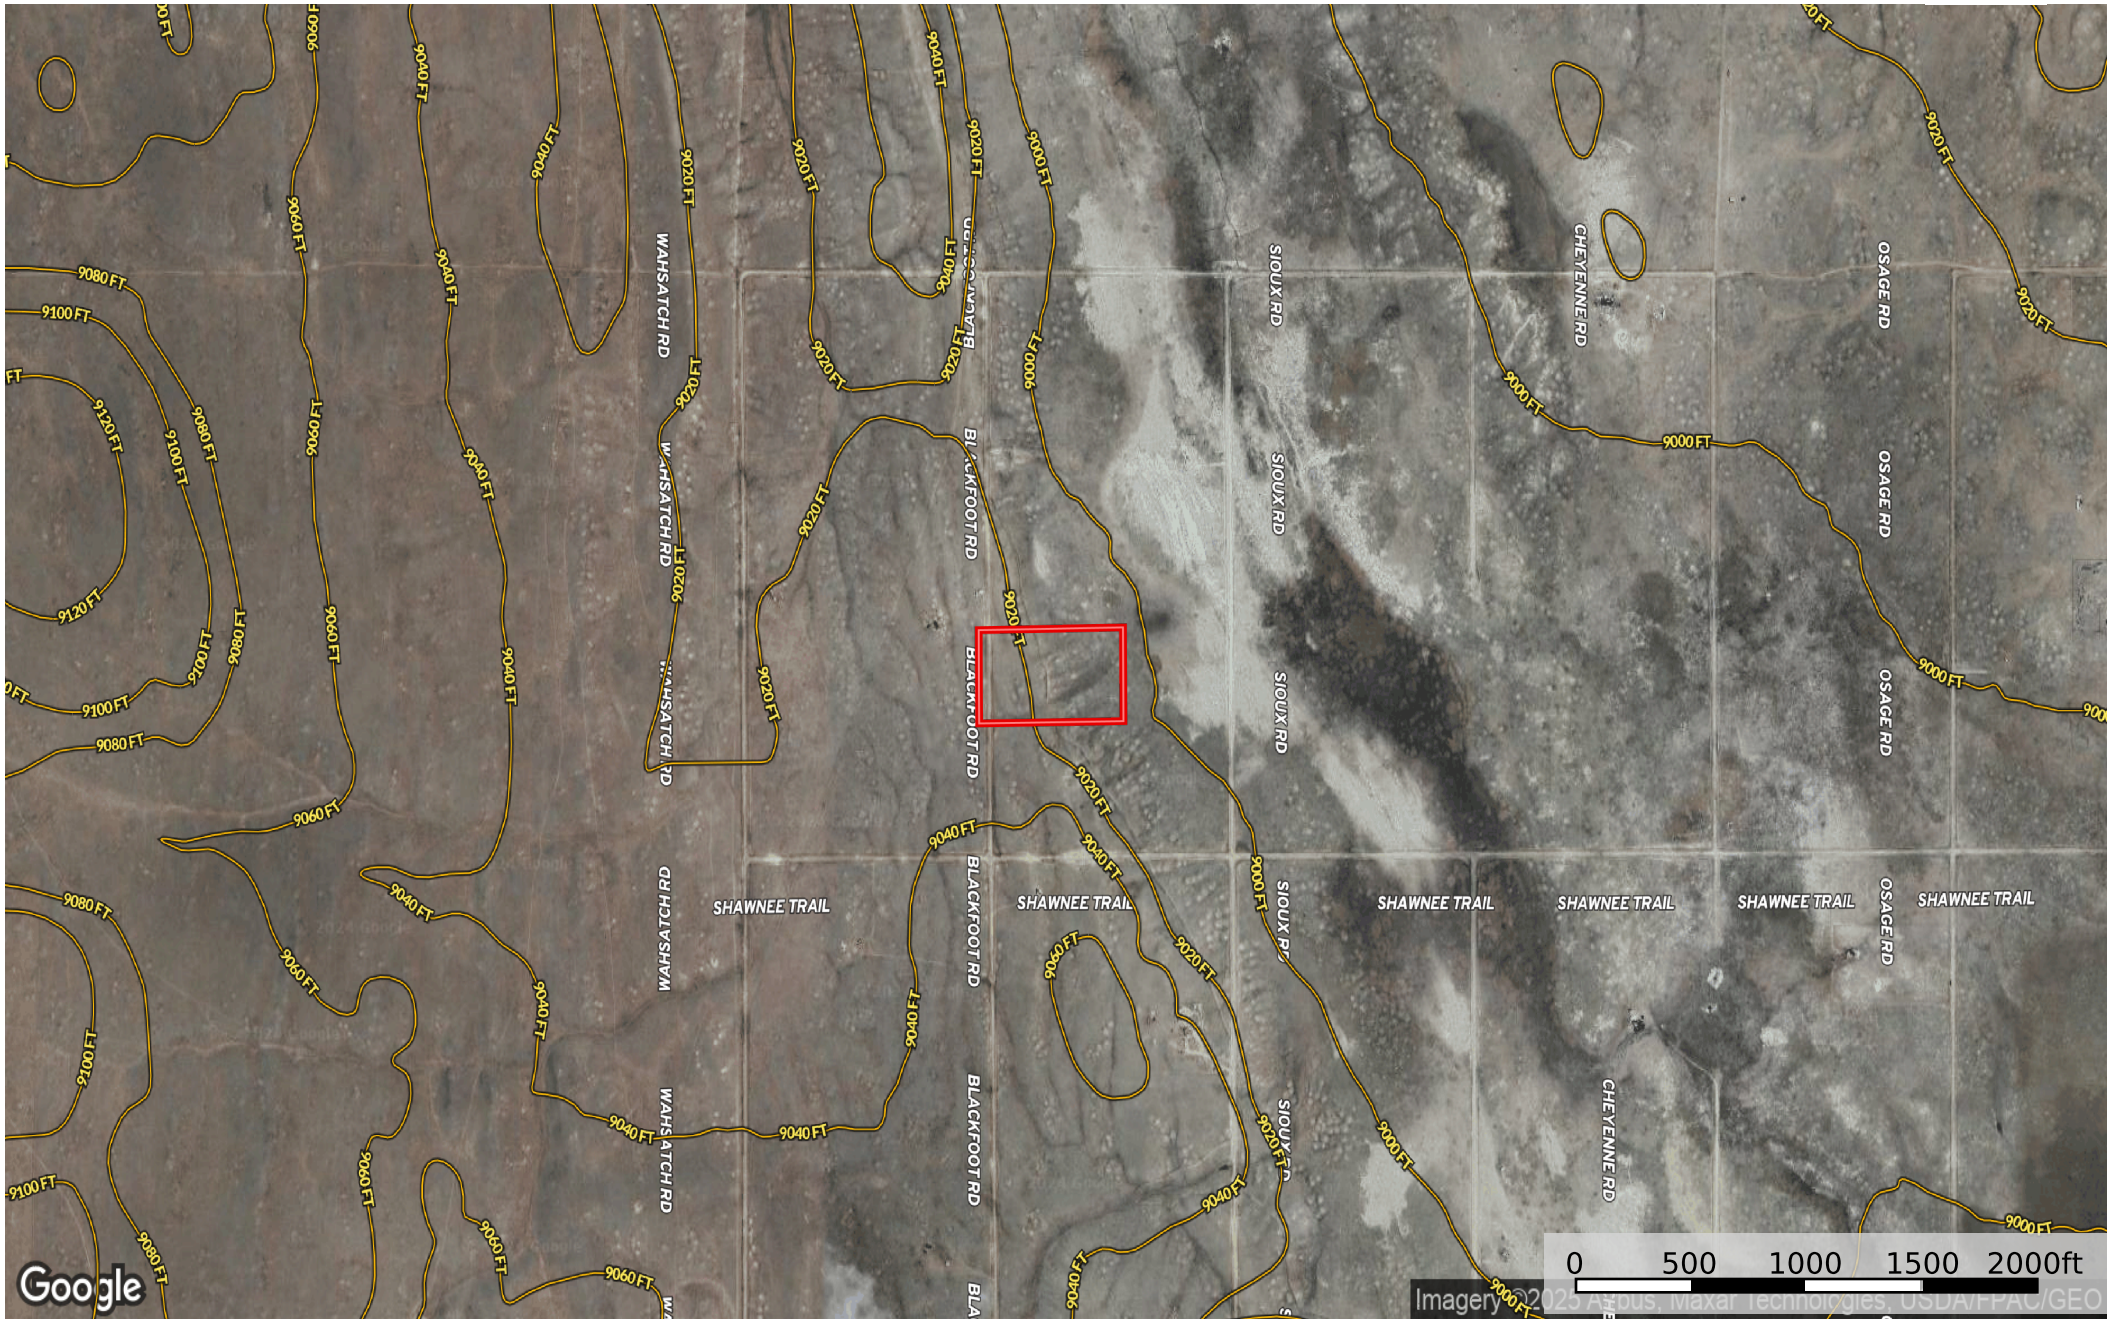

# 5.05 Acres Hartsel, Park County, CO 6494

Park County, Colorado, 5.05 AC +/-

 Boundary