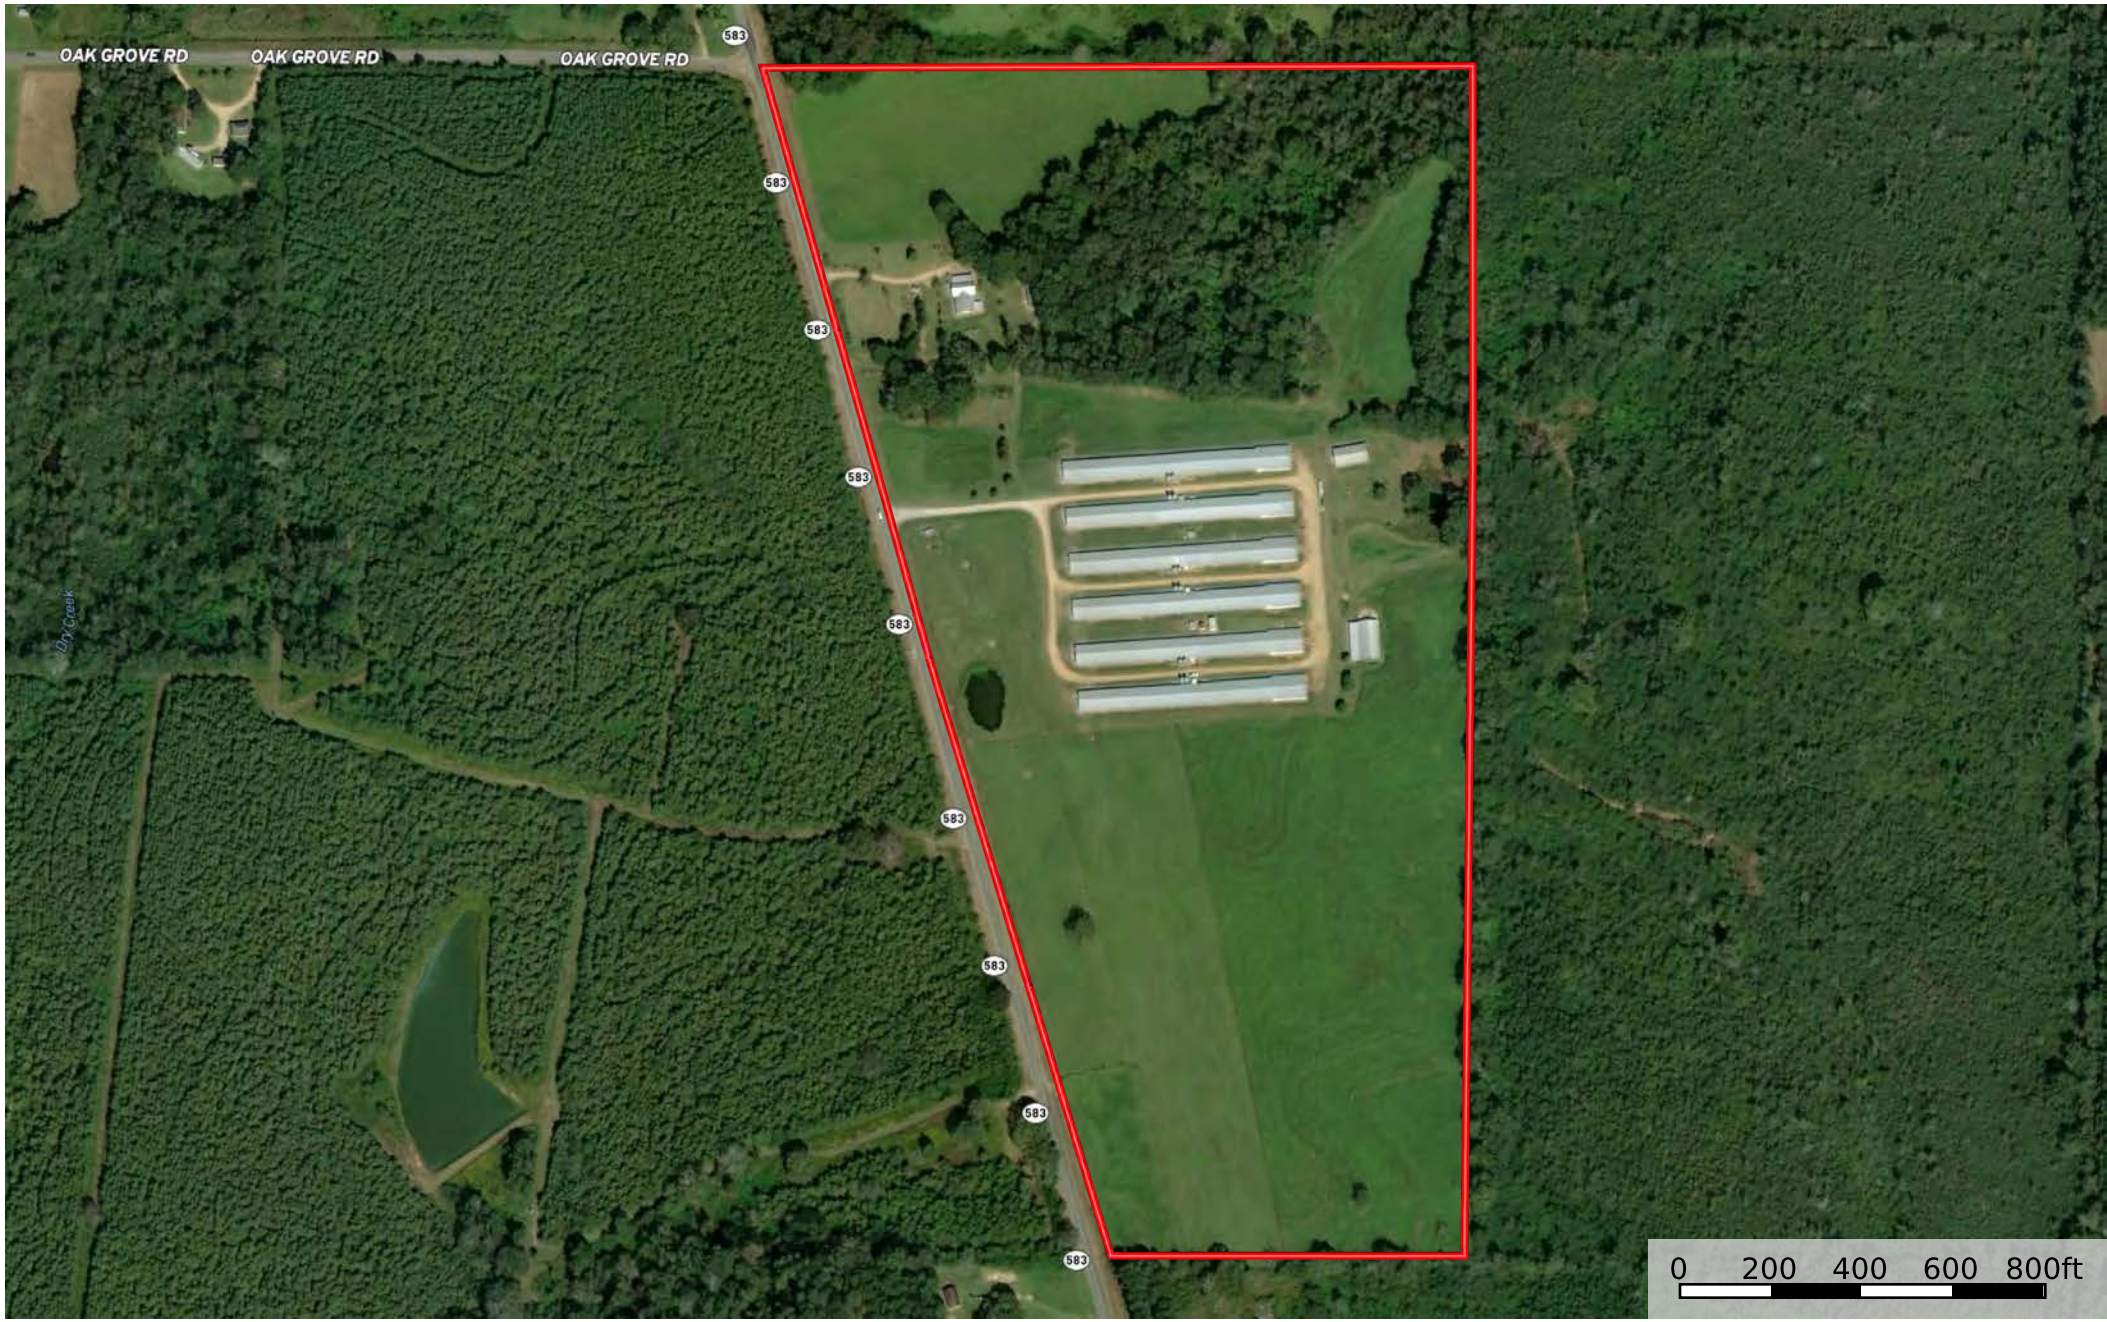

JD- Hwy 583 Anna 6 house farm 72 acres Mississippi, AC +/-

Boundary

 Boundary