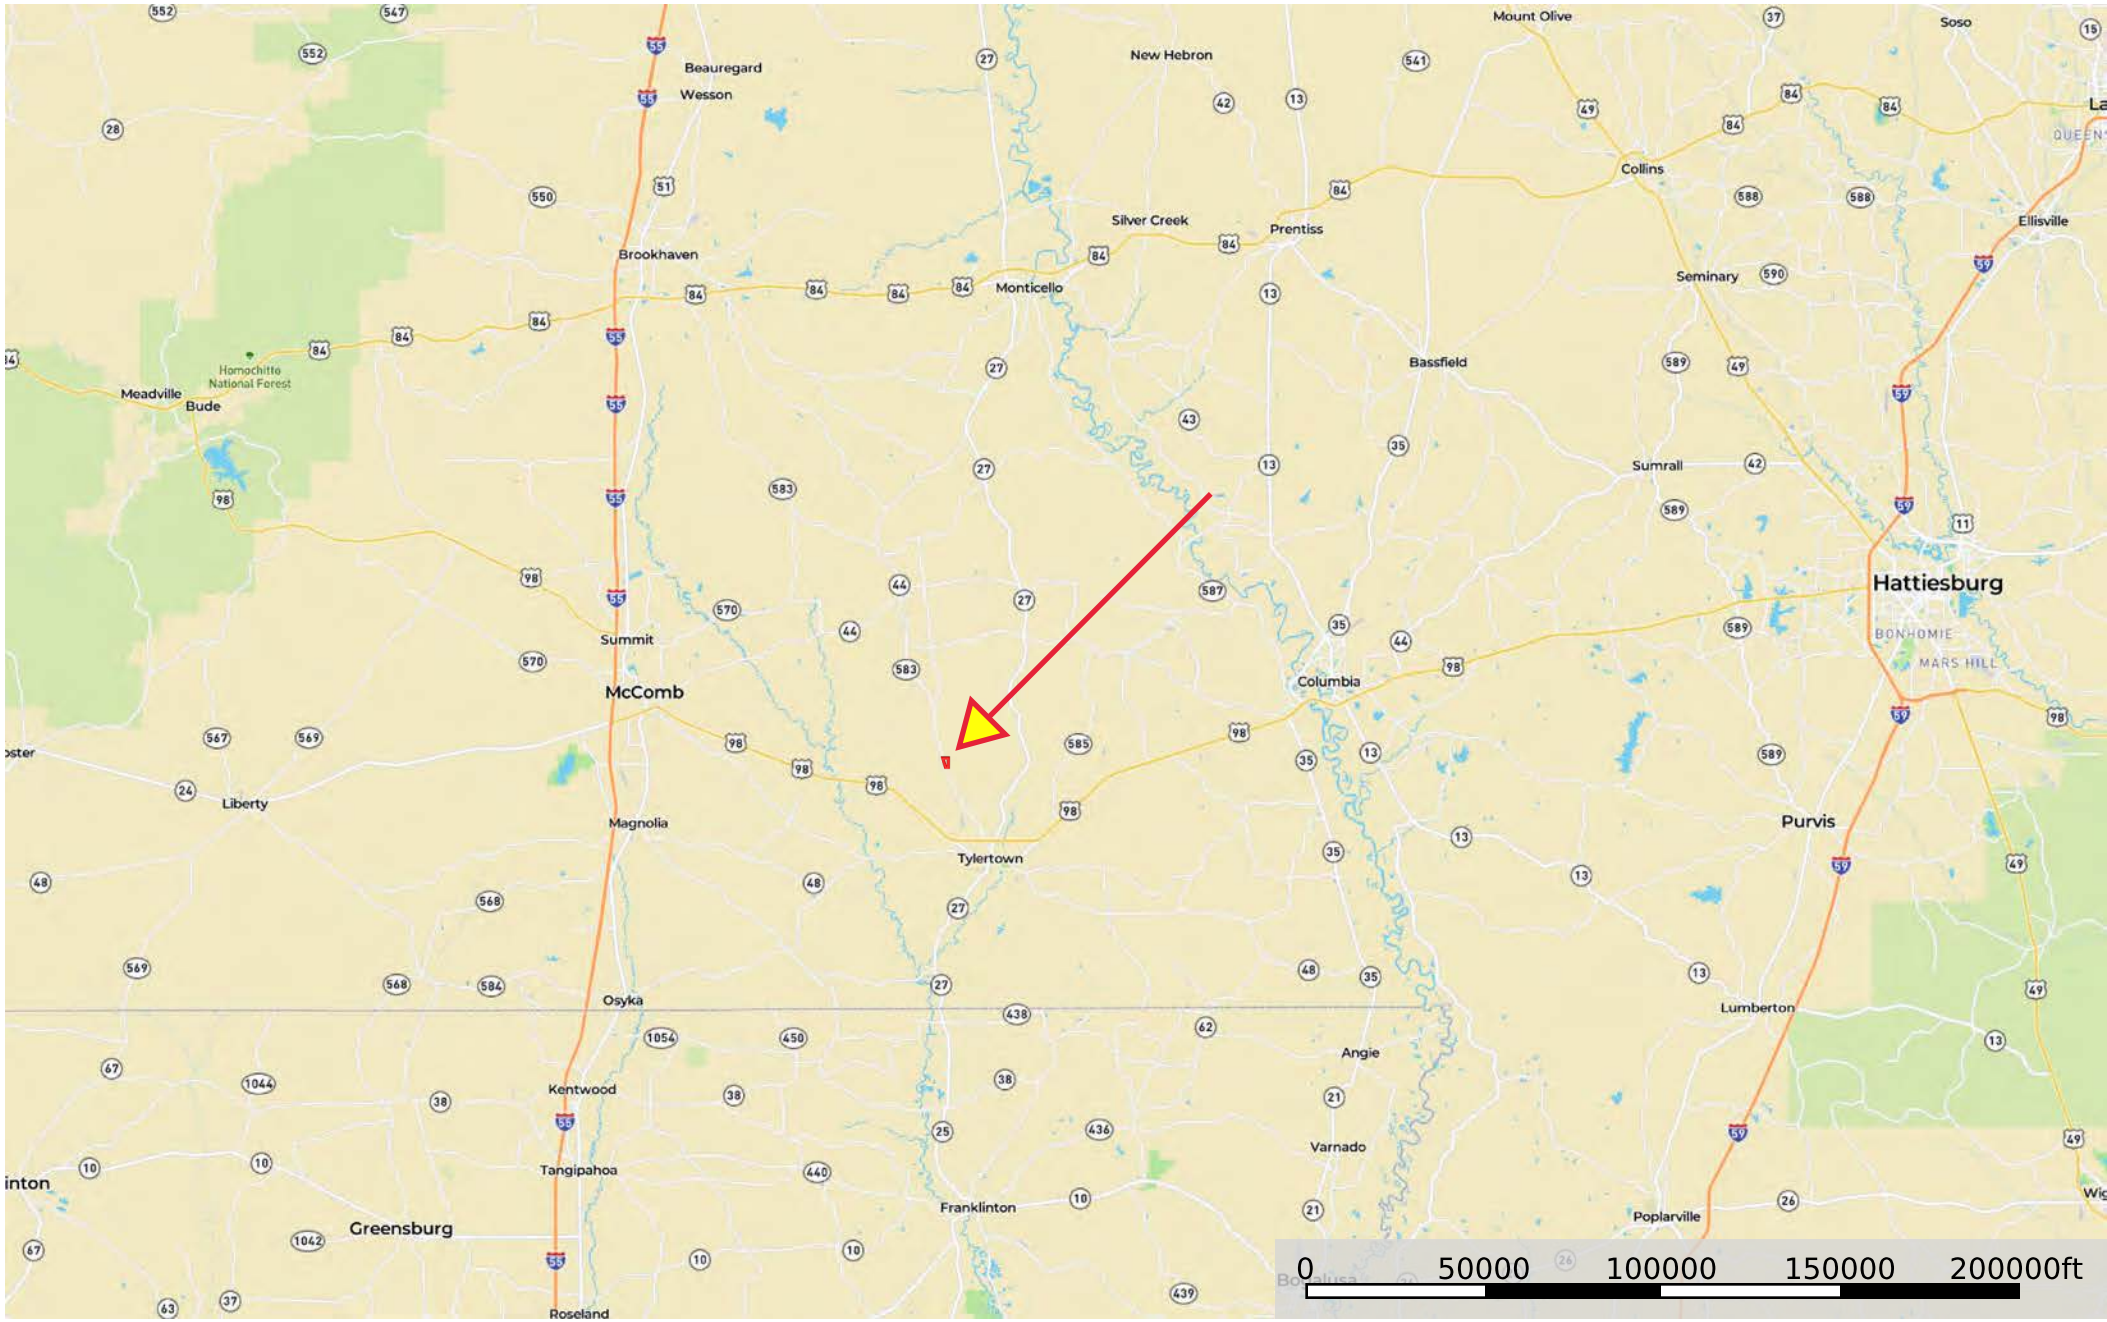

JD- Hwy 583 Anna 6 house farm 72 acres Mississippi, AC +/-

Boundary

 Boundary