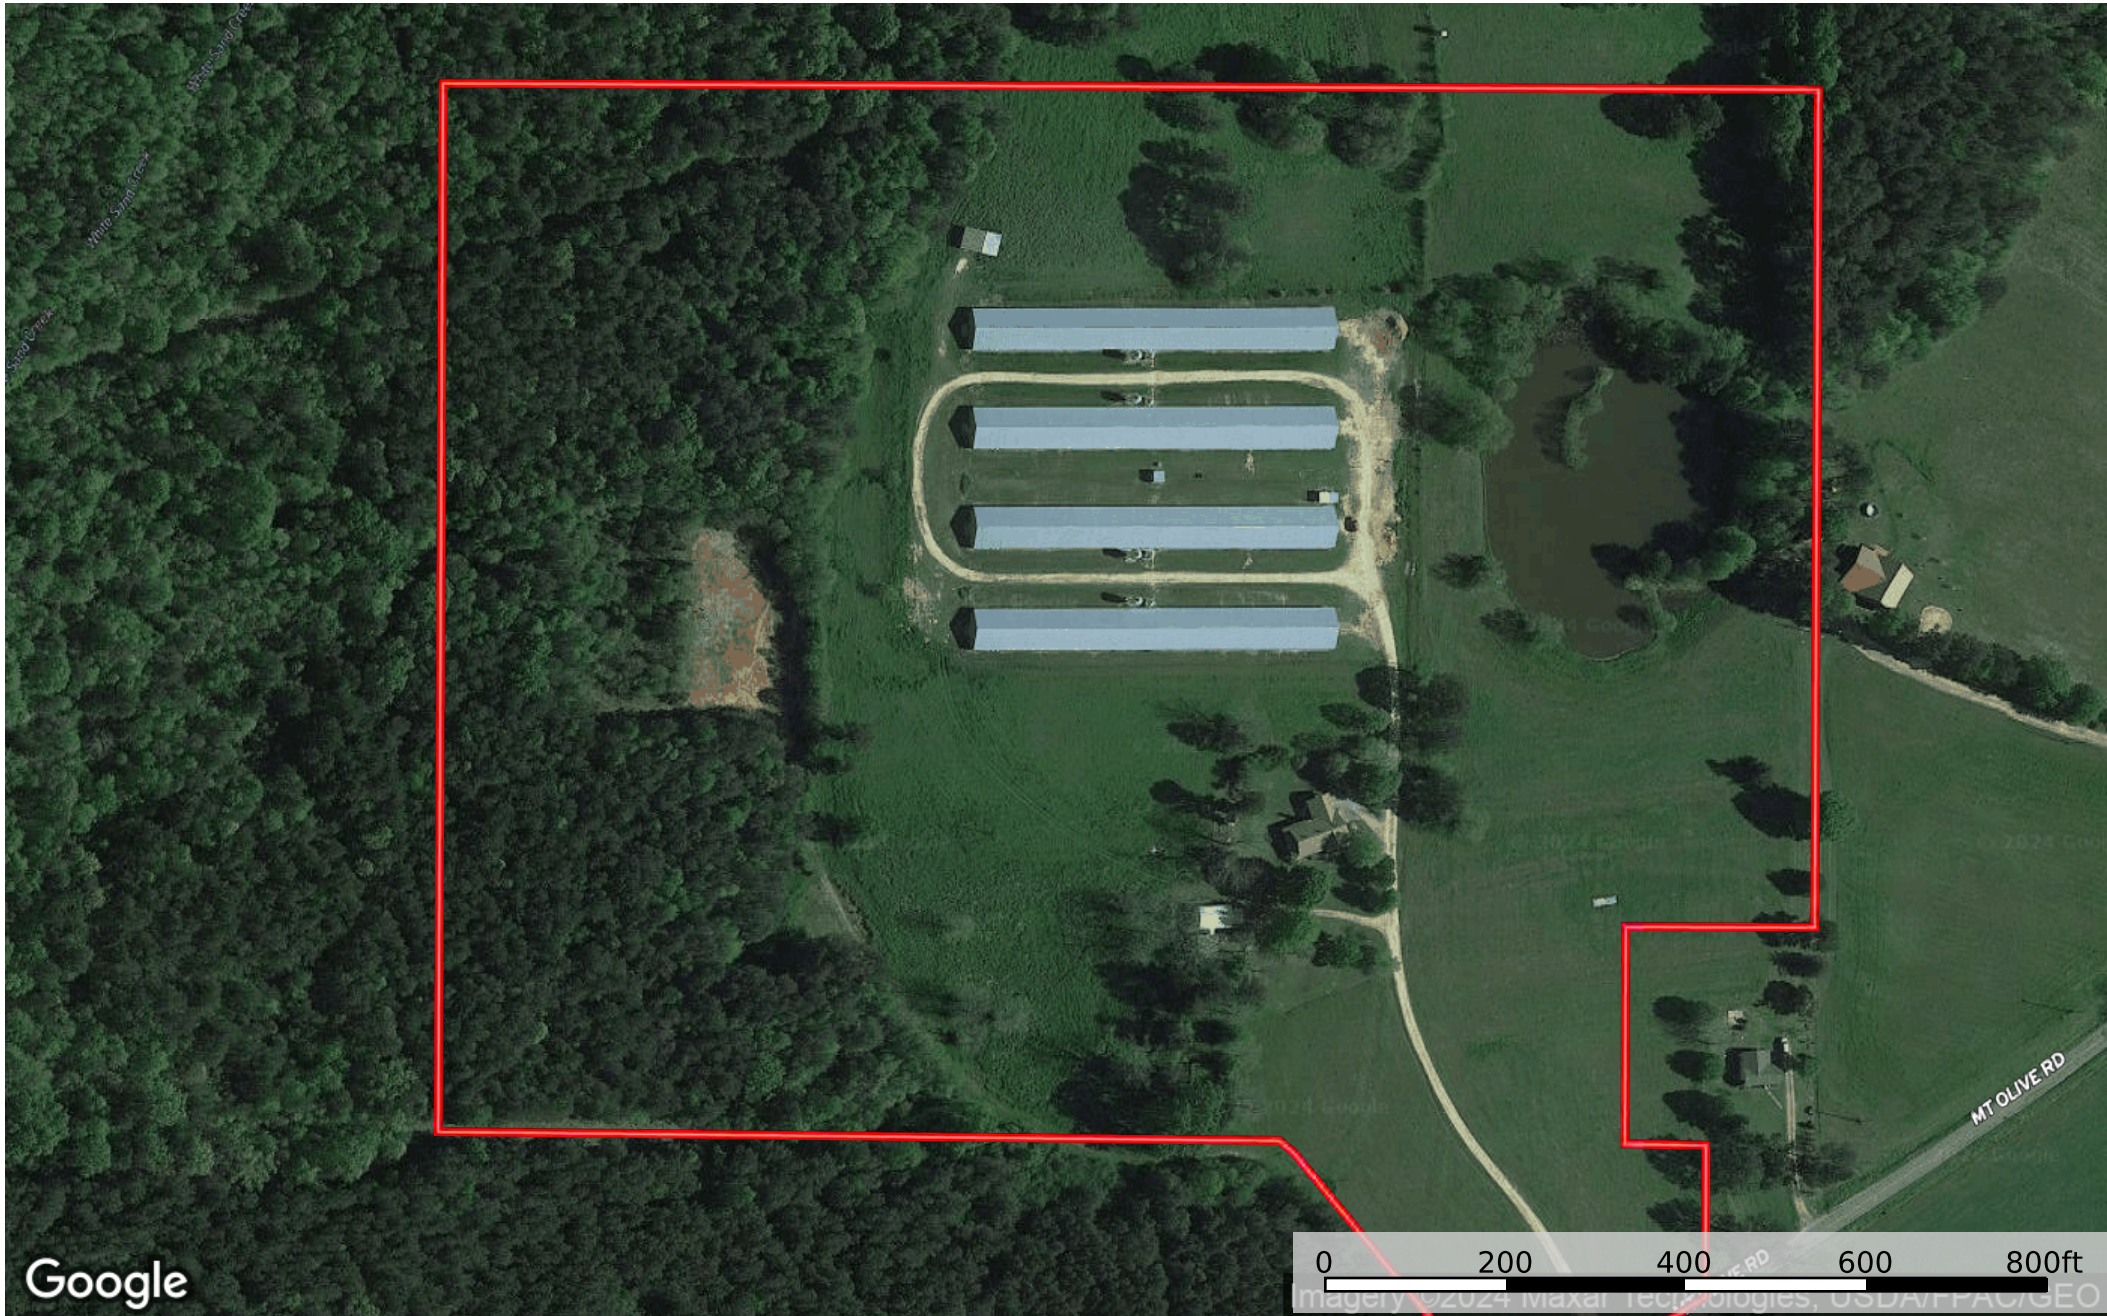

JD-Stanps 42 acres 4 house pullet Prentiss Mississippi, AC +/-

 Boundary

JD-Stanps 42 acres 4 house pullet Prentiss Mississippi, AC +/-

Boundary

JD-Stanps 42 acres 4 house pullet Prentiss Mississippi, AC +/-

Google

- Boundary
- Stream, Intermittent
- River/Creek
- Water Body