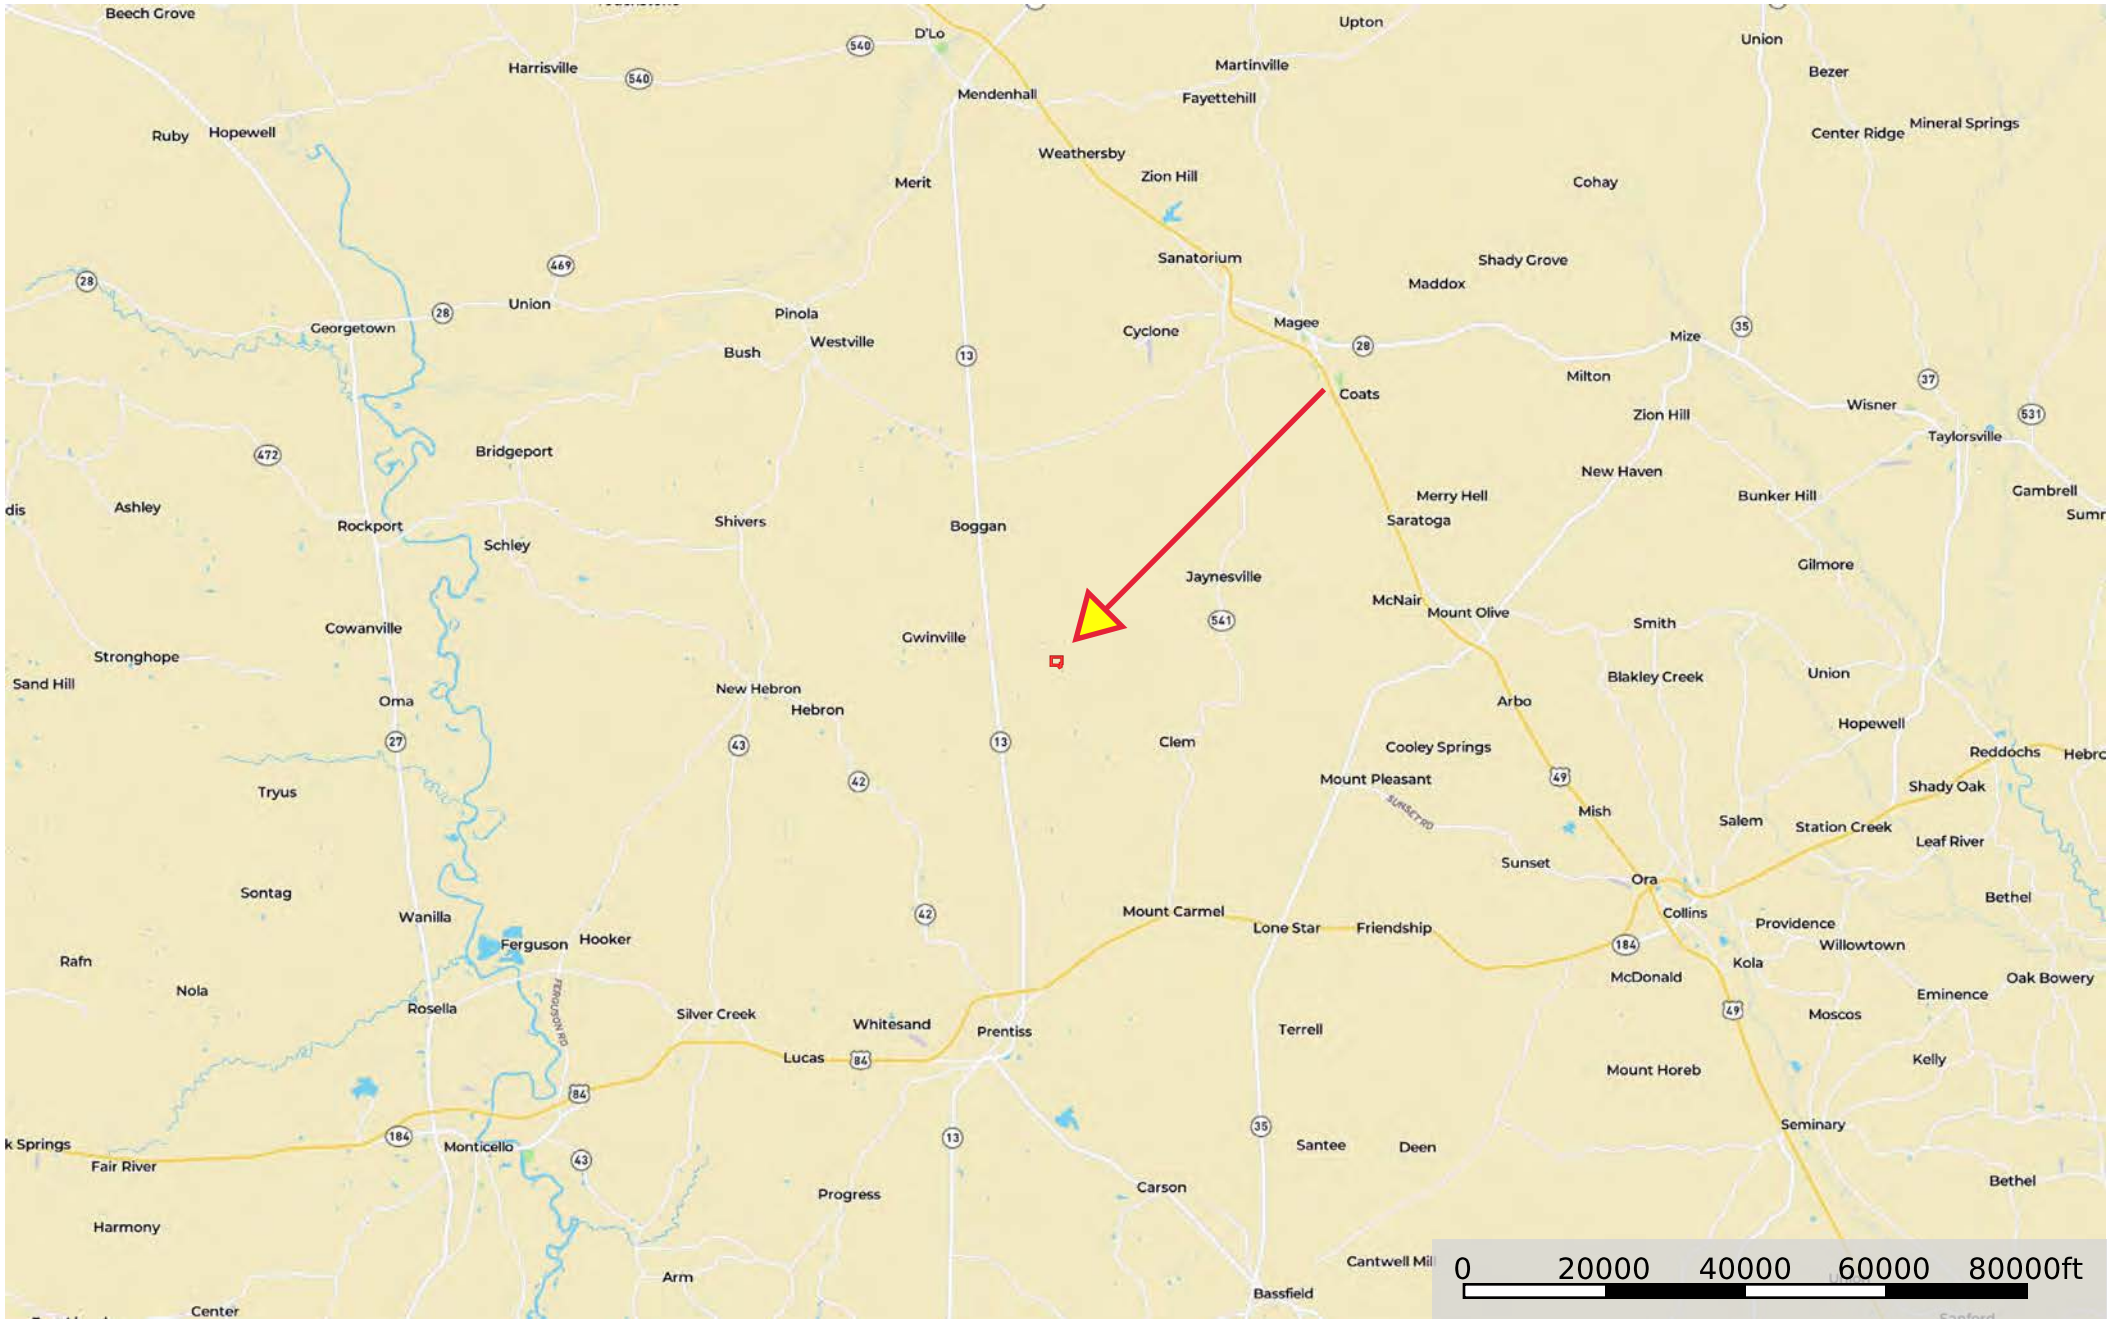

JD-Stanps 42 acres 4 house pullet Prentiss Mississippi, AC +/-

 Boundary

JD-Stanps 42 acres 4 house pullet Prentiss Mississippi, AC +/-

Boundary

JD-Stanps 42 acres 4 house pullet Prentiss Mississippi, AC +/-

Google

- Boundary
- Stream, Intermittent
- River/Creek
- Water Body