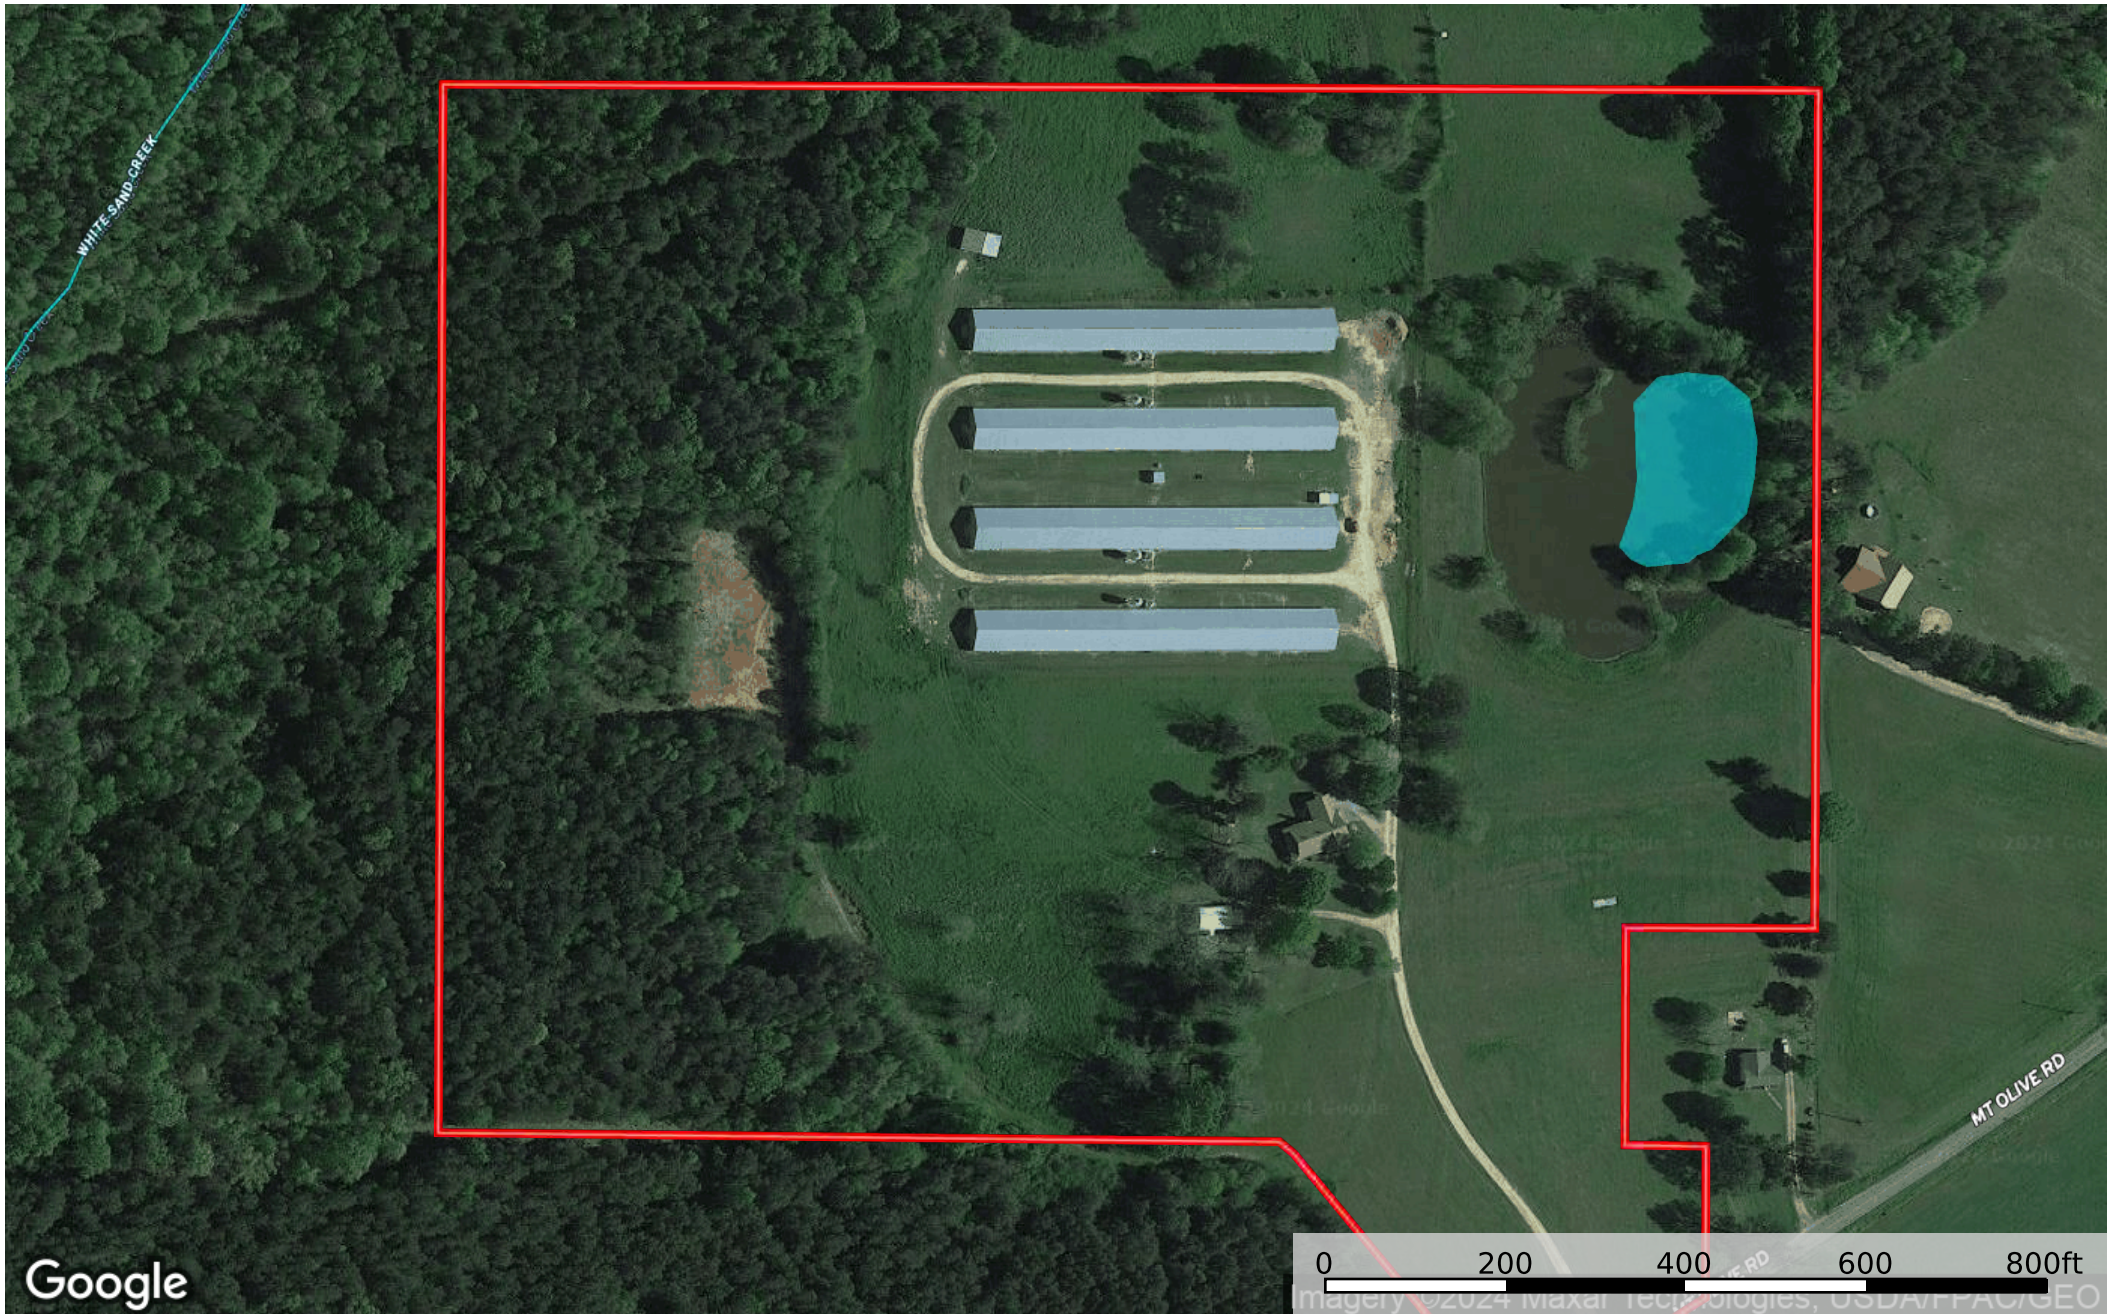

JD-Stanps 42 acres 4 house pullet Prentiss Mississippi, AC +/-

 Boundary

JD-Stanps 42 acres 4 house pullet Prentiss Mississippi, AC +/-

Boundary

JD-Stanps 42 acres 4 house pullet Prentiss Mississippi, AC +/-

Google

- Boundary
- Stream, Intermittent
- River/Creek
- Water Body