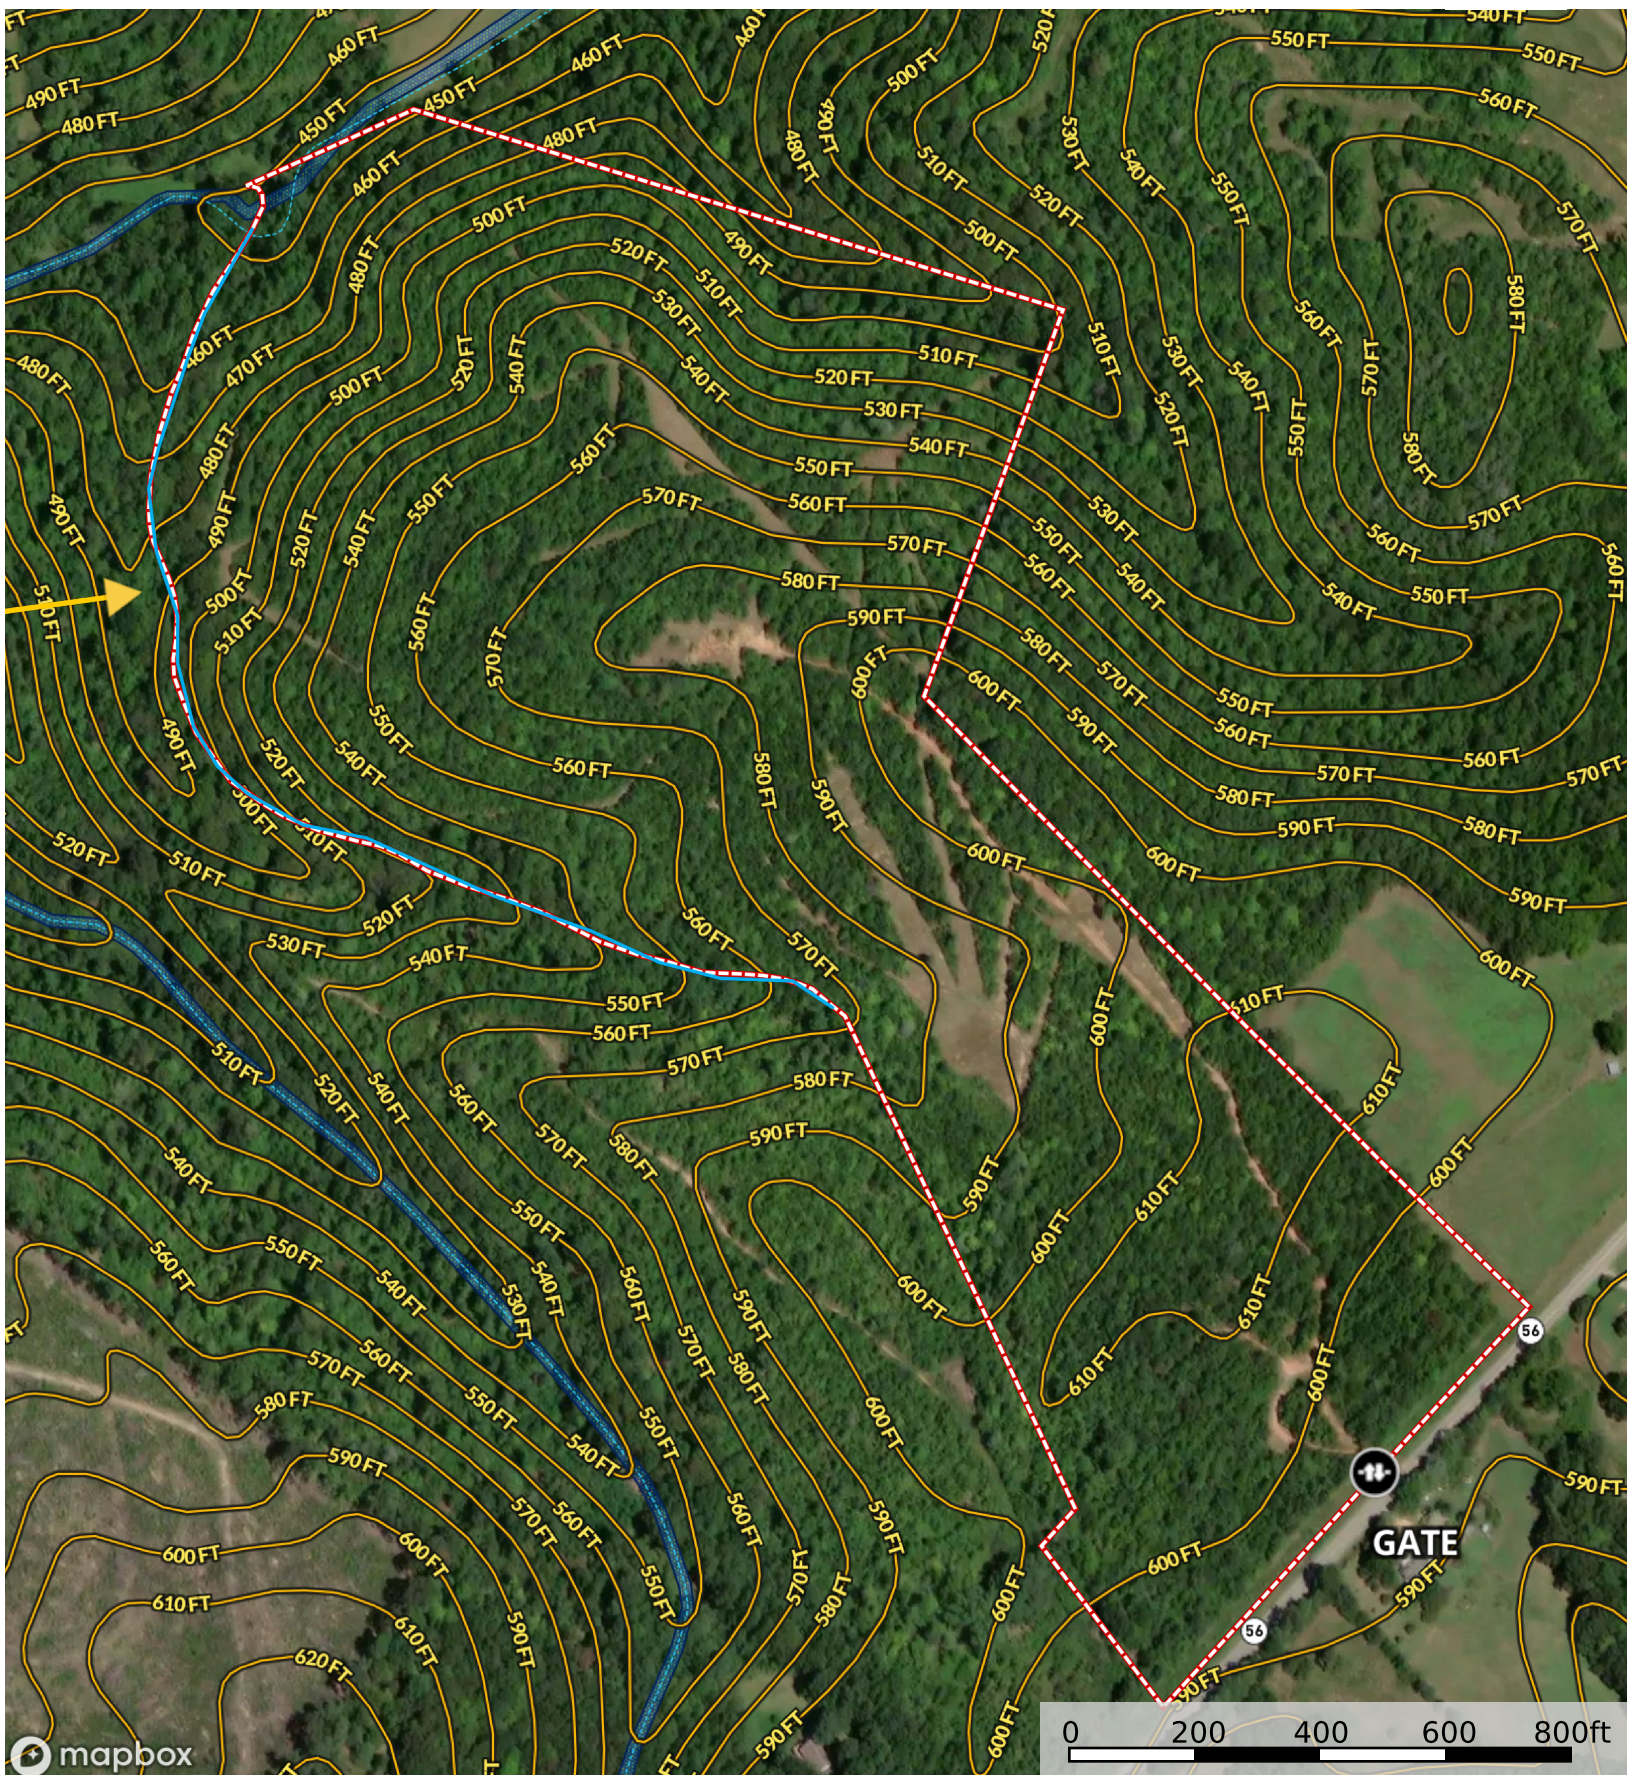

Clark Gregory

South Carolina, AC +/-

mapbox

- Gate
- Direction
- River / Creek
- Boundary
- Wetlands
- Riparian
- Stream, Intermittent
- River/Creek
- Water Body

Stephen Glenn

The information contained herein was obtained from sources deemed to be reliable. MapRight Services makes no warranties or guarantees as to the completeness or accuracy thereof.