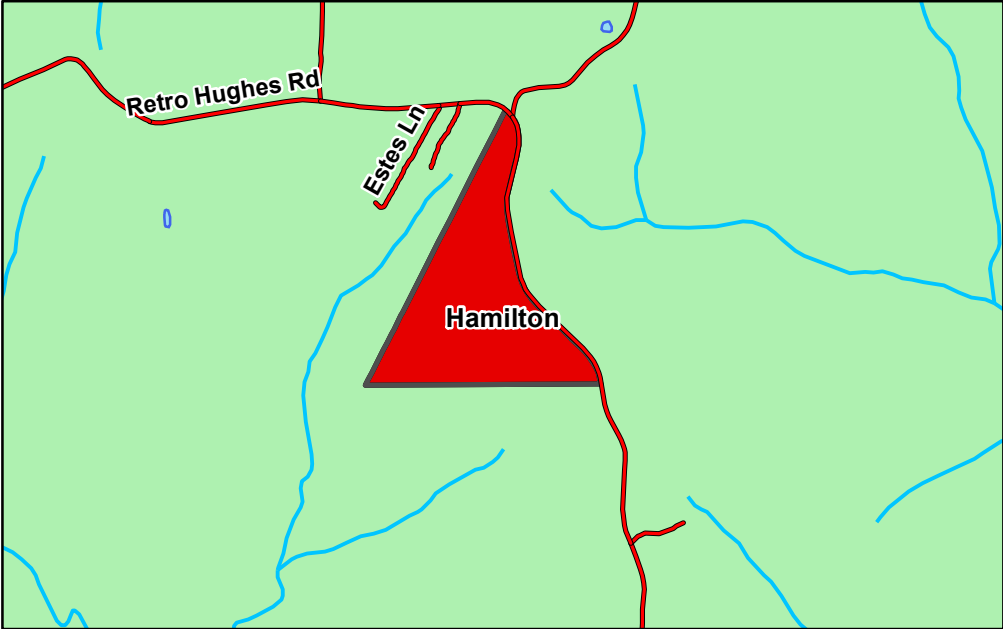

Property: Walden Ridge, LLC
County, State: Hamilton Co.
Tract: 1132 Center North
Acres(+/-): 104

Legend

- Topo- 20 Ft.
- H** TIR Gates
- - - Woods Road
- Roads
- Lake/Pond
- Creek/Stream
- WR 1132 Center North