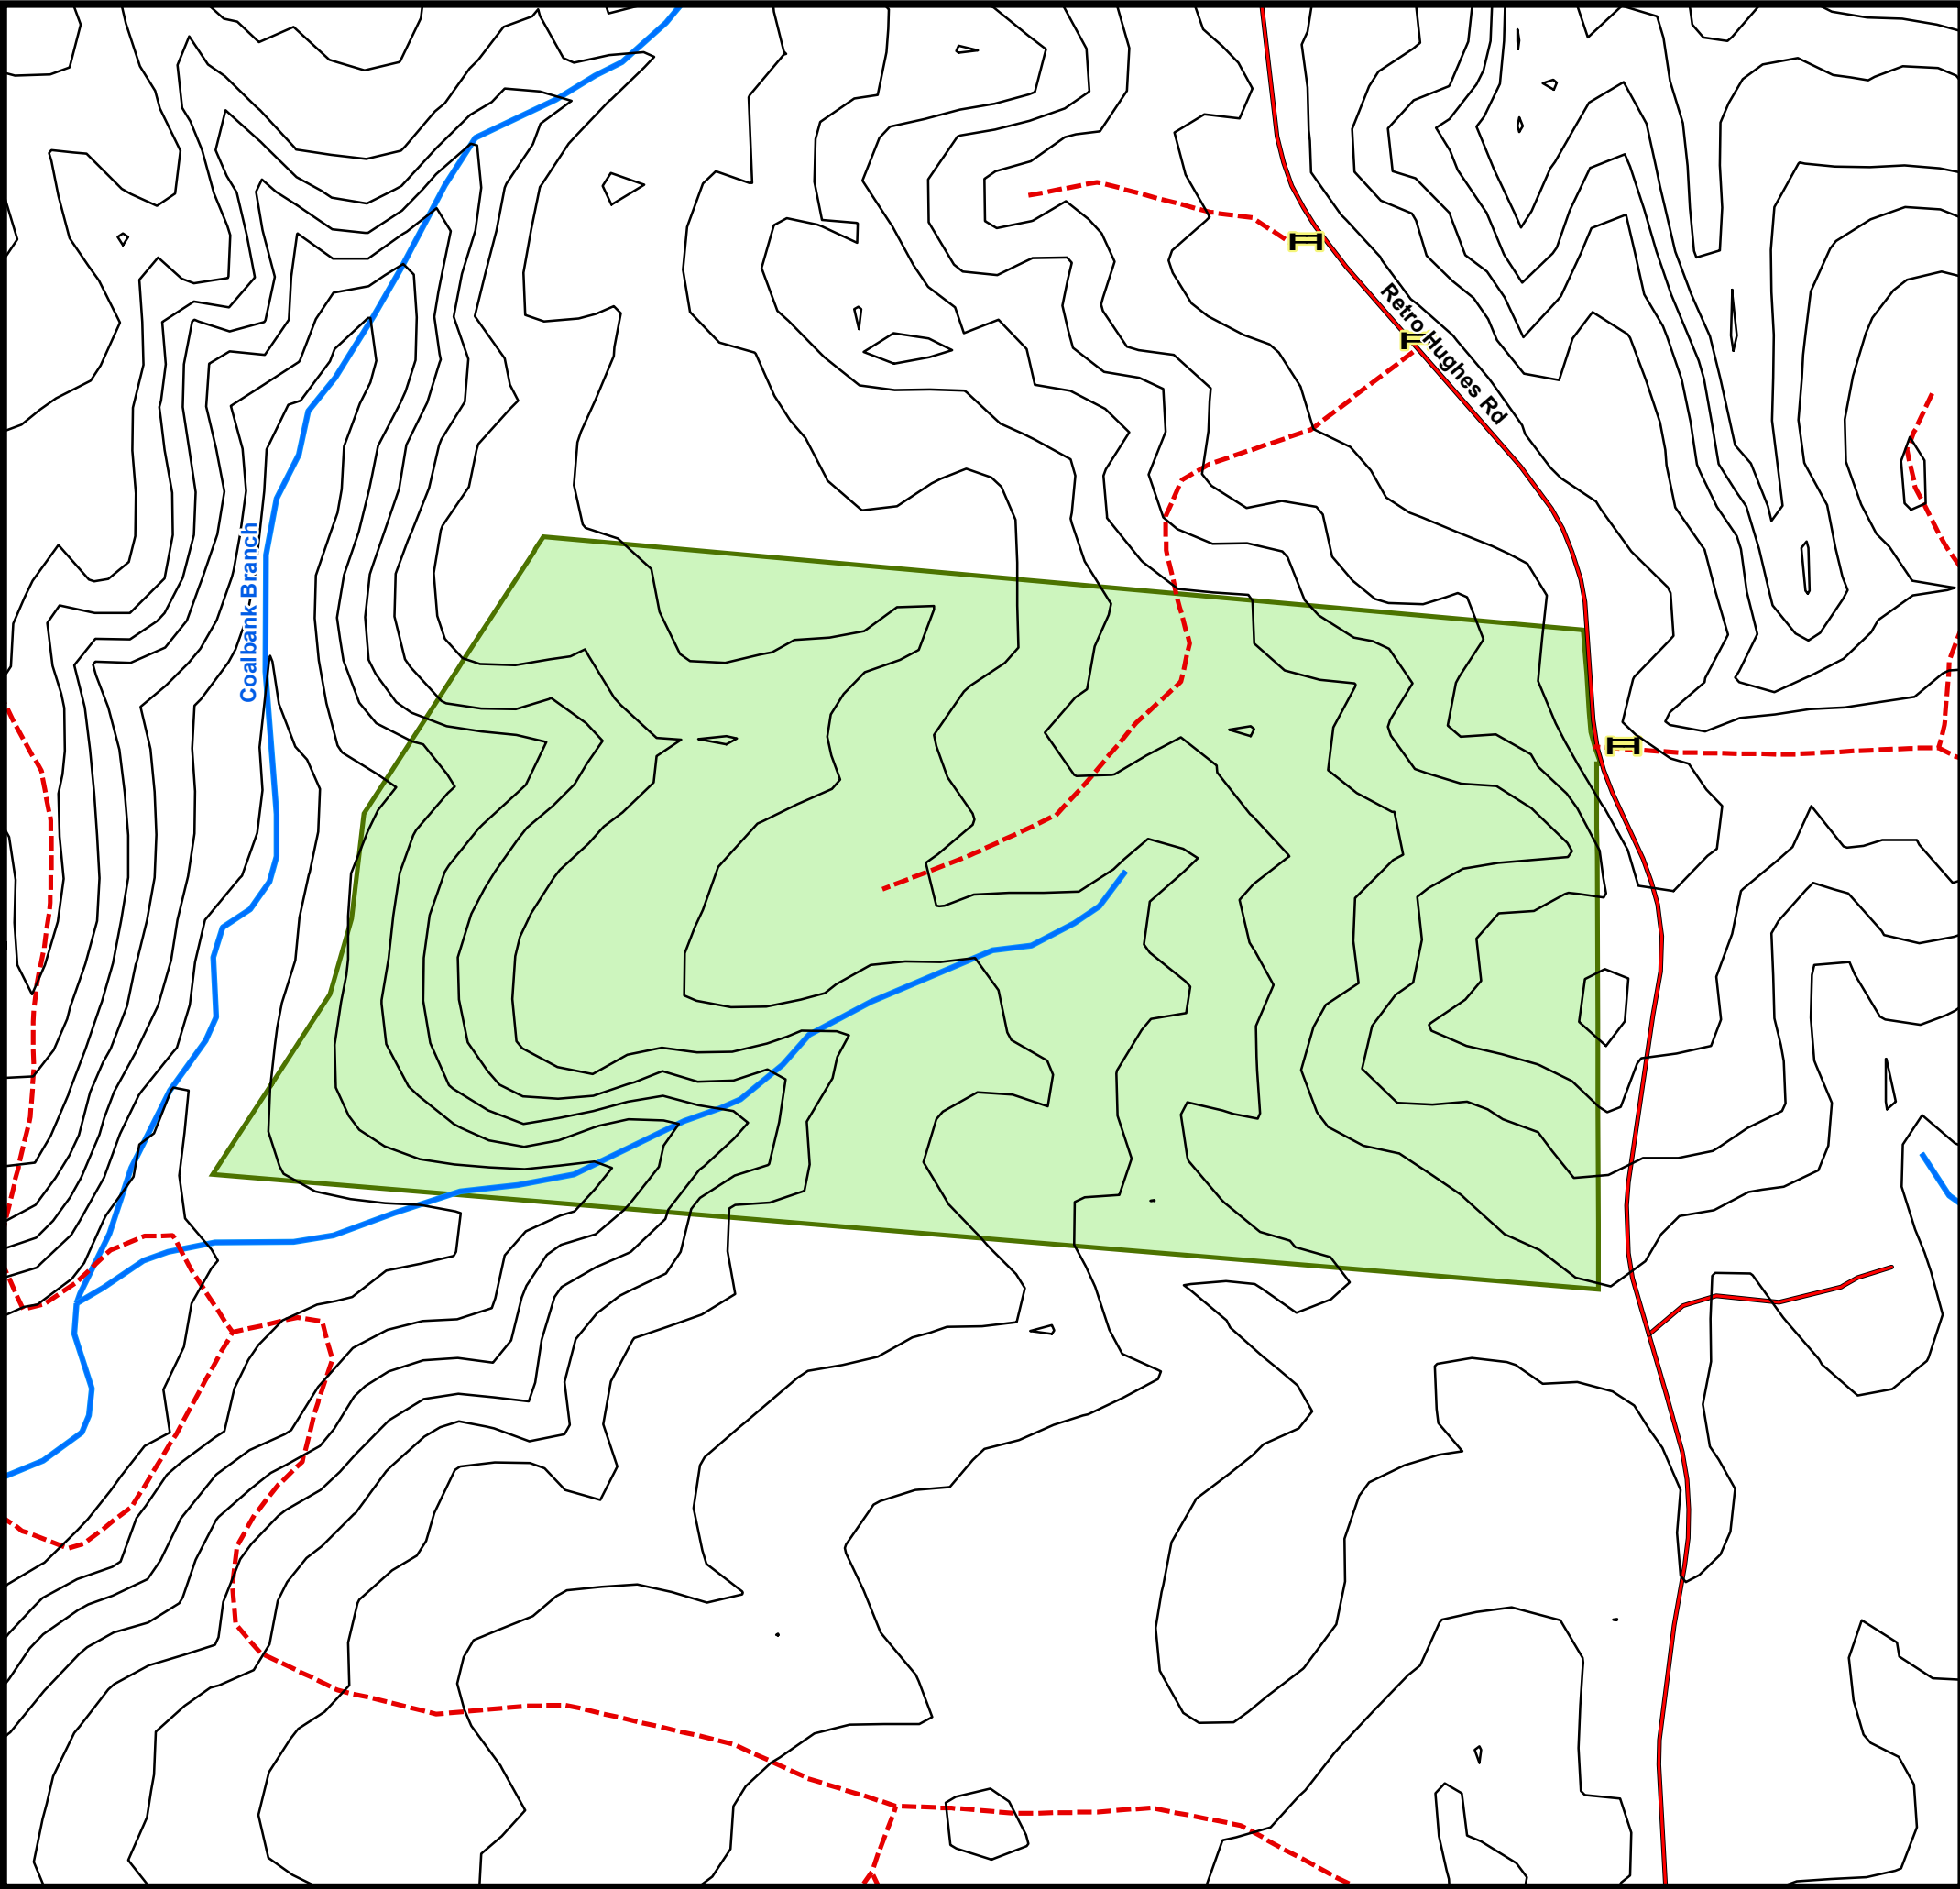

Property: Walden Ridge, LLC
County, State: Hamilton Co.
Tract: 1132 Center North
Acres(+/-): 104

Legend

- Topo- 20 Ft.
- H** TIR Gates
- - - Woods Road
- Roads
- Lake/Pond
- Creek/Stream
- WR 1132 Center North