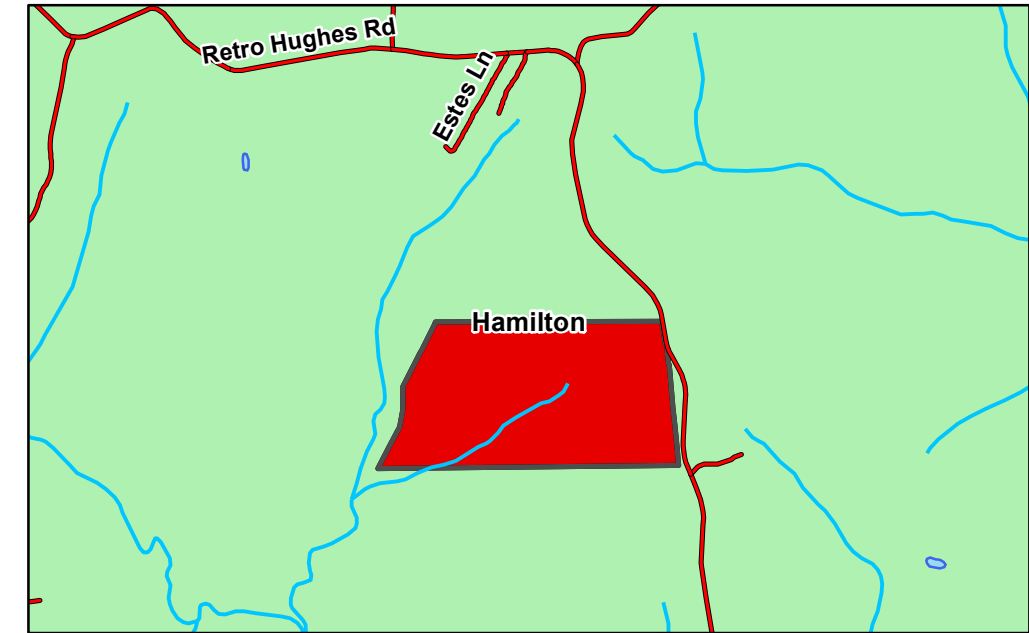

Property: Walden Ridge, LLC  
County, State: Hamilton Co.  
Tract: 1132 Center North  
Acres(+/-): 104

### Legend

-  TIR Gates
-  Woods Road
-  Roads
-  Lake/Pond
-  Creek/Stream
-  WR 1132 Center North