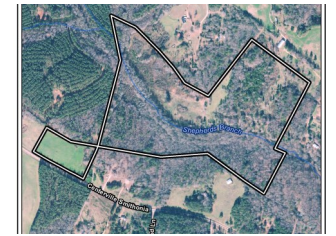

Squirrel Hollow Farm

+/- 84.88 Acres | Smithonia Road | Oglethorpe County, GA | 30629

Southern Land Exchange is proud to present this +/- 85 acre recreational tract in Oglethorpe County. The property is located on Smithonia Road, a highly sought after location smack dab in the middle of the Colbert, Comer, and Crawford. The property sits only 16 miles from Athens, GA putting the drive time at 24 minutes. The property is a mix of open and wooded acreage with a beautiful 7-acre pasture fronting Smithonia Road. The property offers over 700 ft of frontage on Smithonia Road as well as 2,650 ft on Shepherd's Branch. If you have been looking for a recreational tract in Oglethorpe County that is a manageable size and conveniently located, this is the tract for you. Come see it for yourself. For more information, call Travis Ebbert with Southern Land Exchange at 706-614-8840.