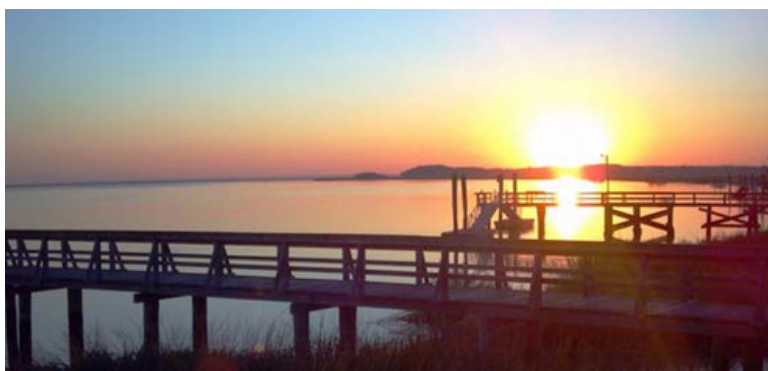

PROPERTY FOR SALE

BELVEDERE ISLAND TRACT

McINTOSH CO., GEORGIA • .77 ACRES • \$285,000

Belvedere Island Plantation is a 500-acre island that has been developed with care for the environment, nature, and its residents and offers the best of coastal living. If you are looking for a quiet weekend getaway along Georgia's coast and all it has to offer, Belvedere Island Plantation will exceed your expectations as a coastal community.

LOCATION

Located conveniently to Historic Savannah, GA, Brunswick, The Golden Isles of St. Simons, Sea Island and Jekyll

SITE DATA

- Riverfront
- Clubhouse
- Pier with Floating Docks
- Walking Trails
- Equestrian Facility