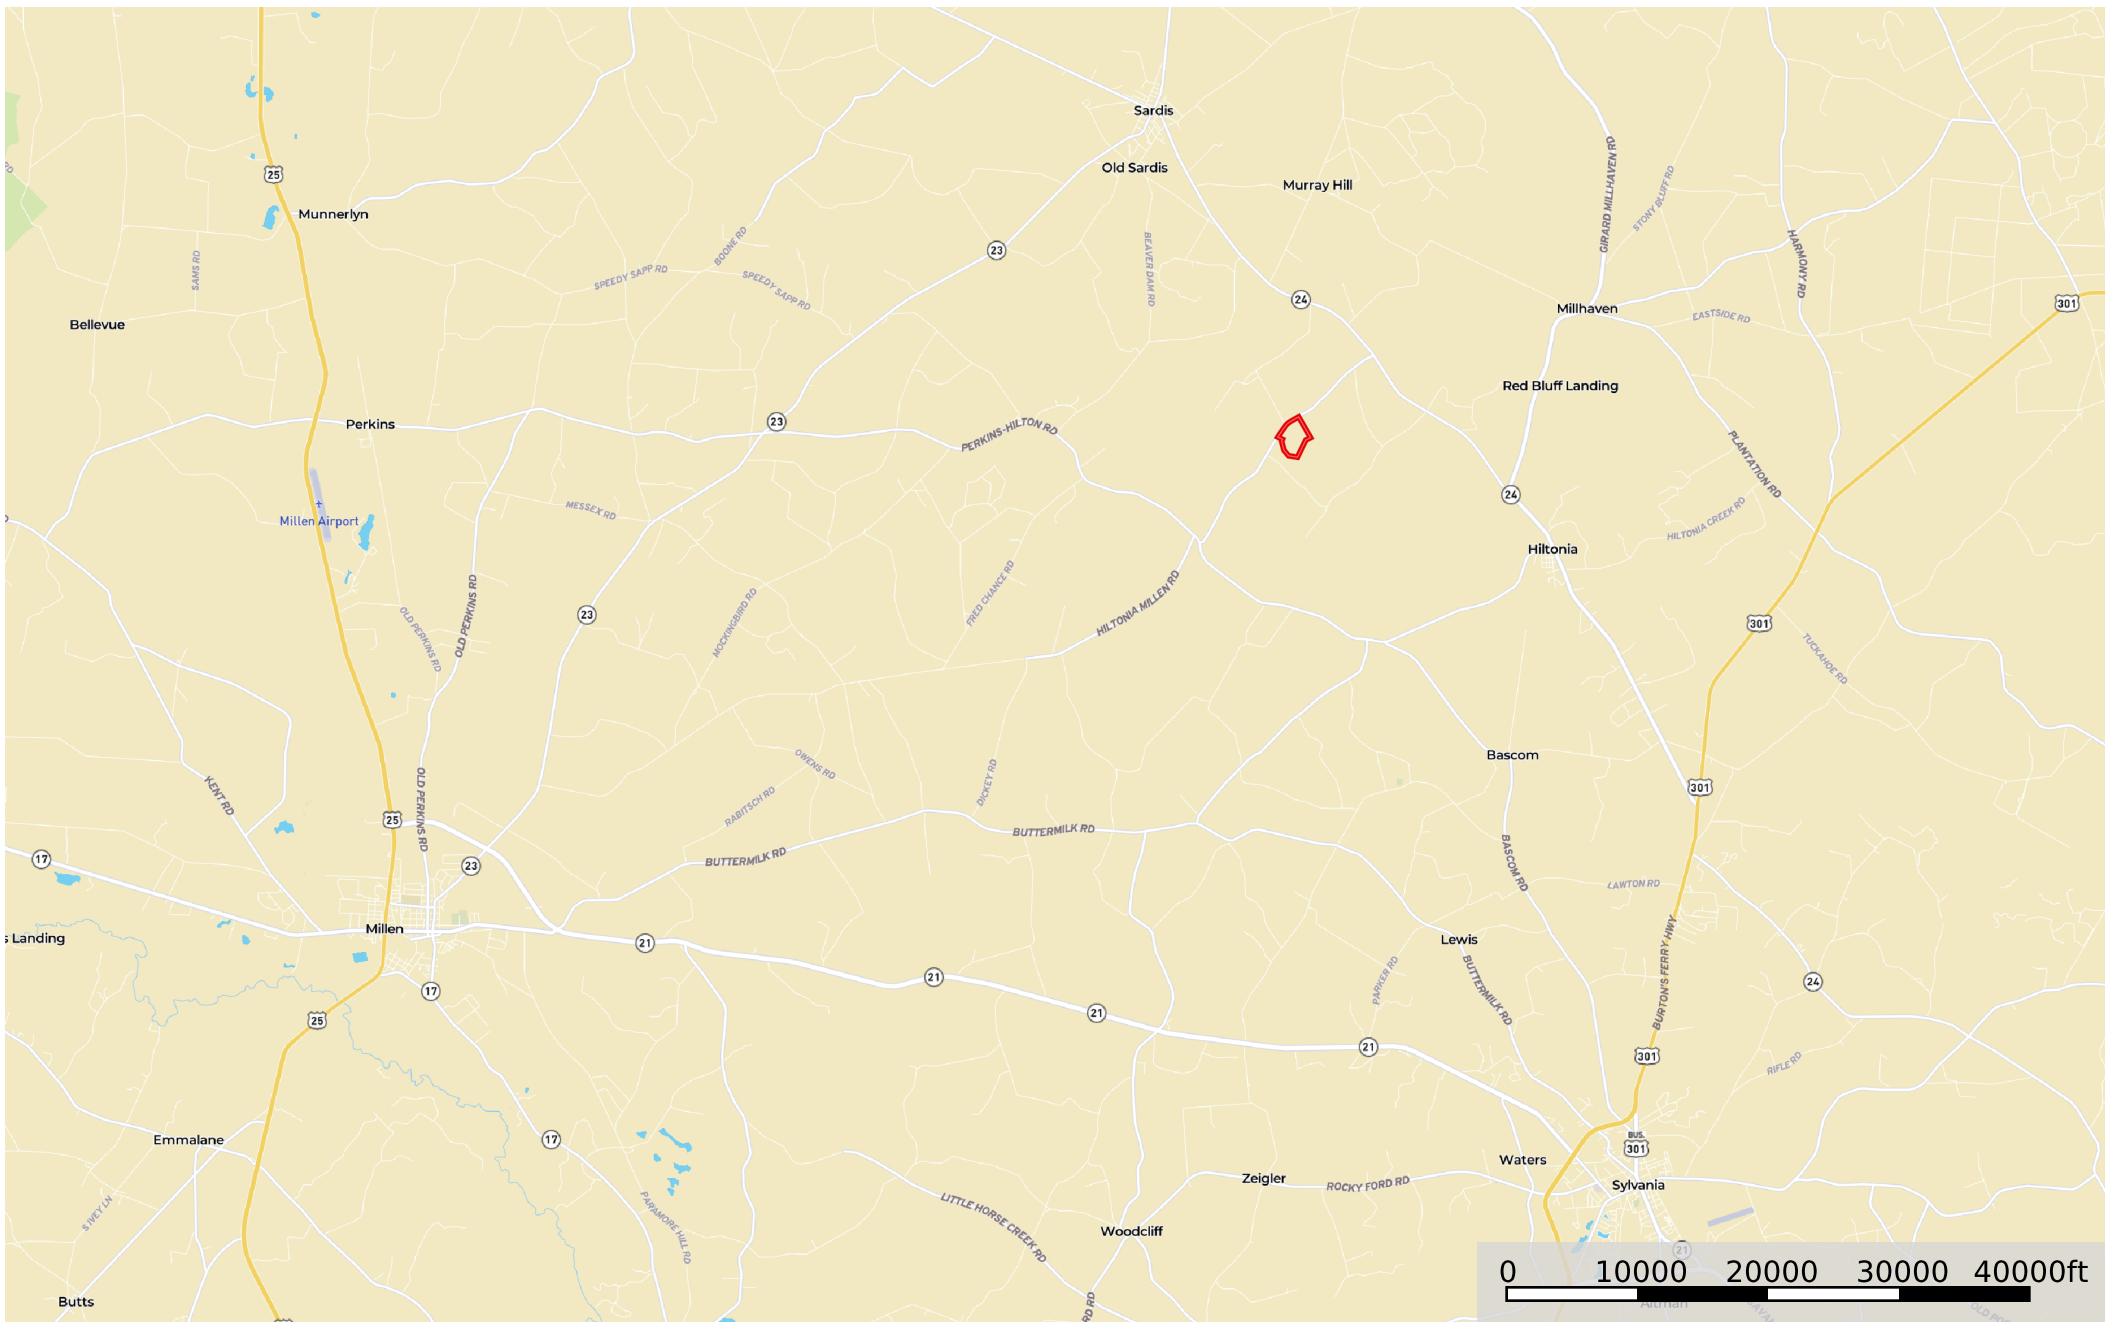

101.86+/- acres Roberts Bridge Rd. Screven County, Georgia, AC +/-

 Boundary