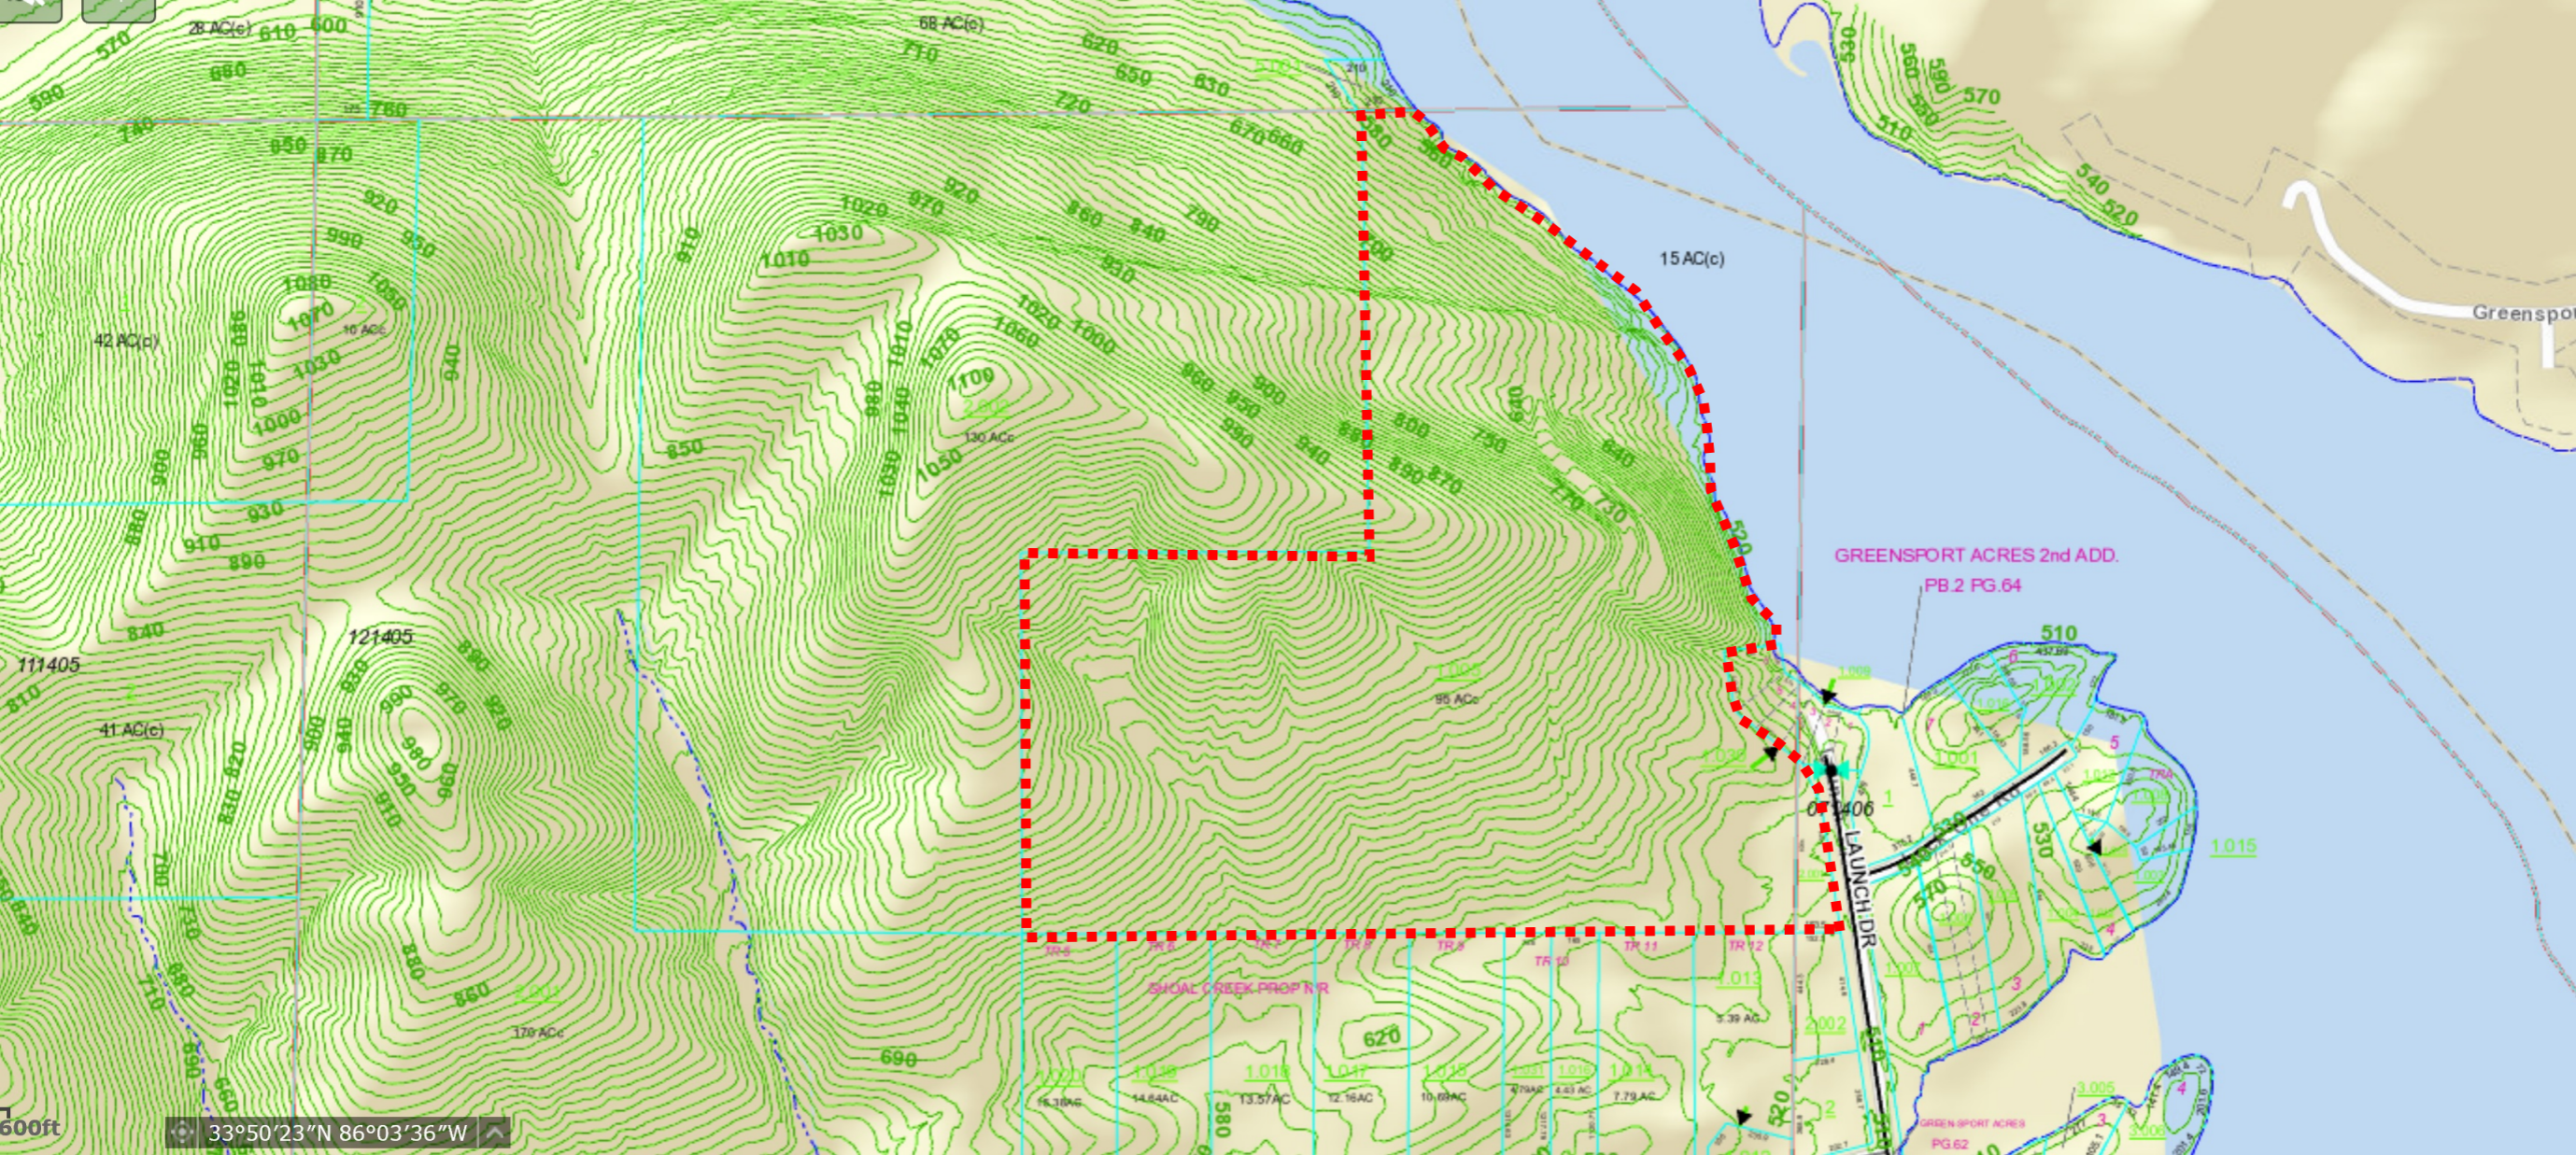

1.014

1.016

1.017

1.025

1.035

1.012

Greensport

15 AC(c)

GREENSPORT ACRES 2nd ADD.
PB 2 PG.64

LAUNCH DR

GREENSPORT ACRES
PG.62

33°50'23"N 86°03'36"W

600ft