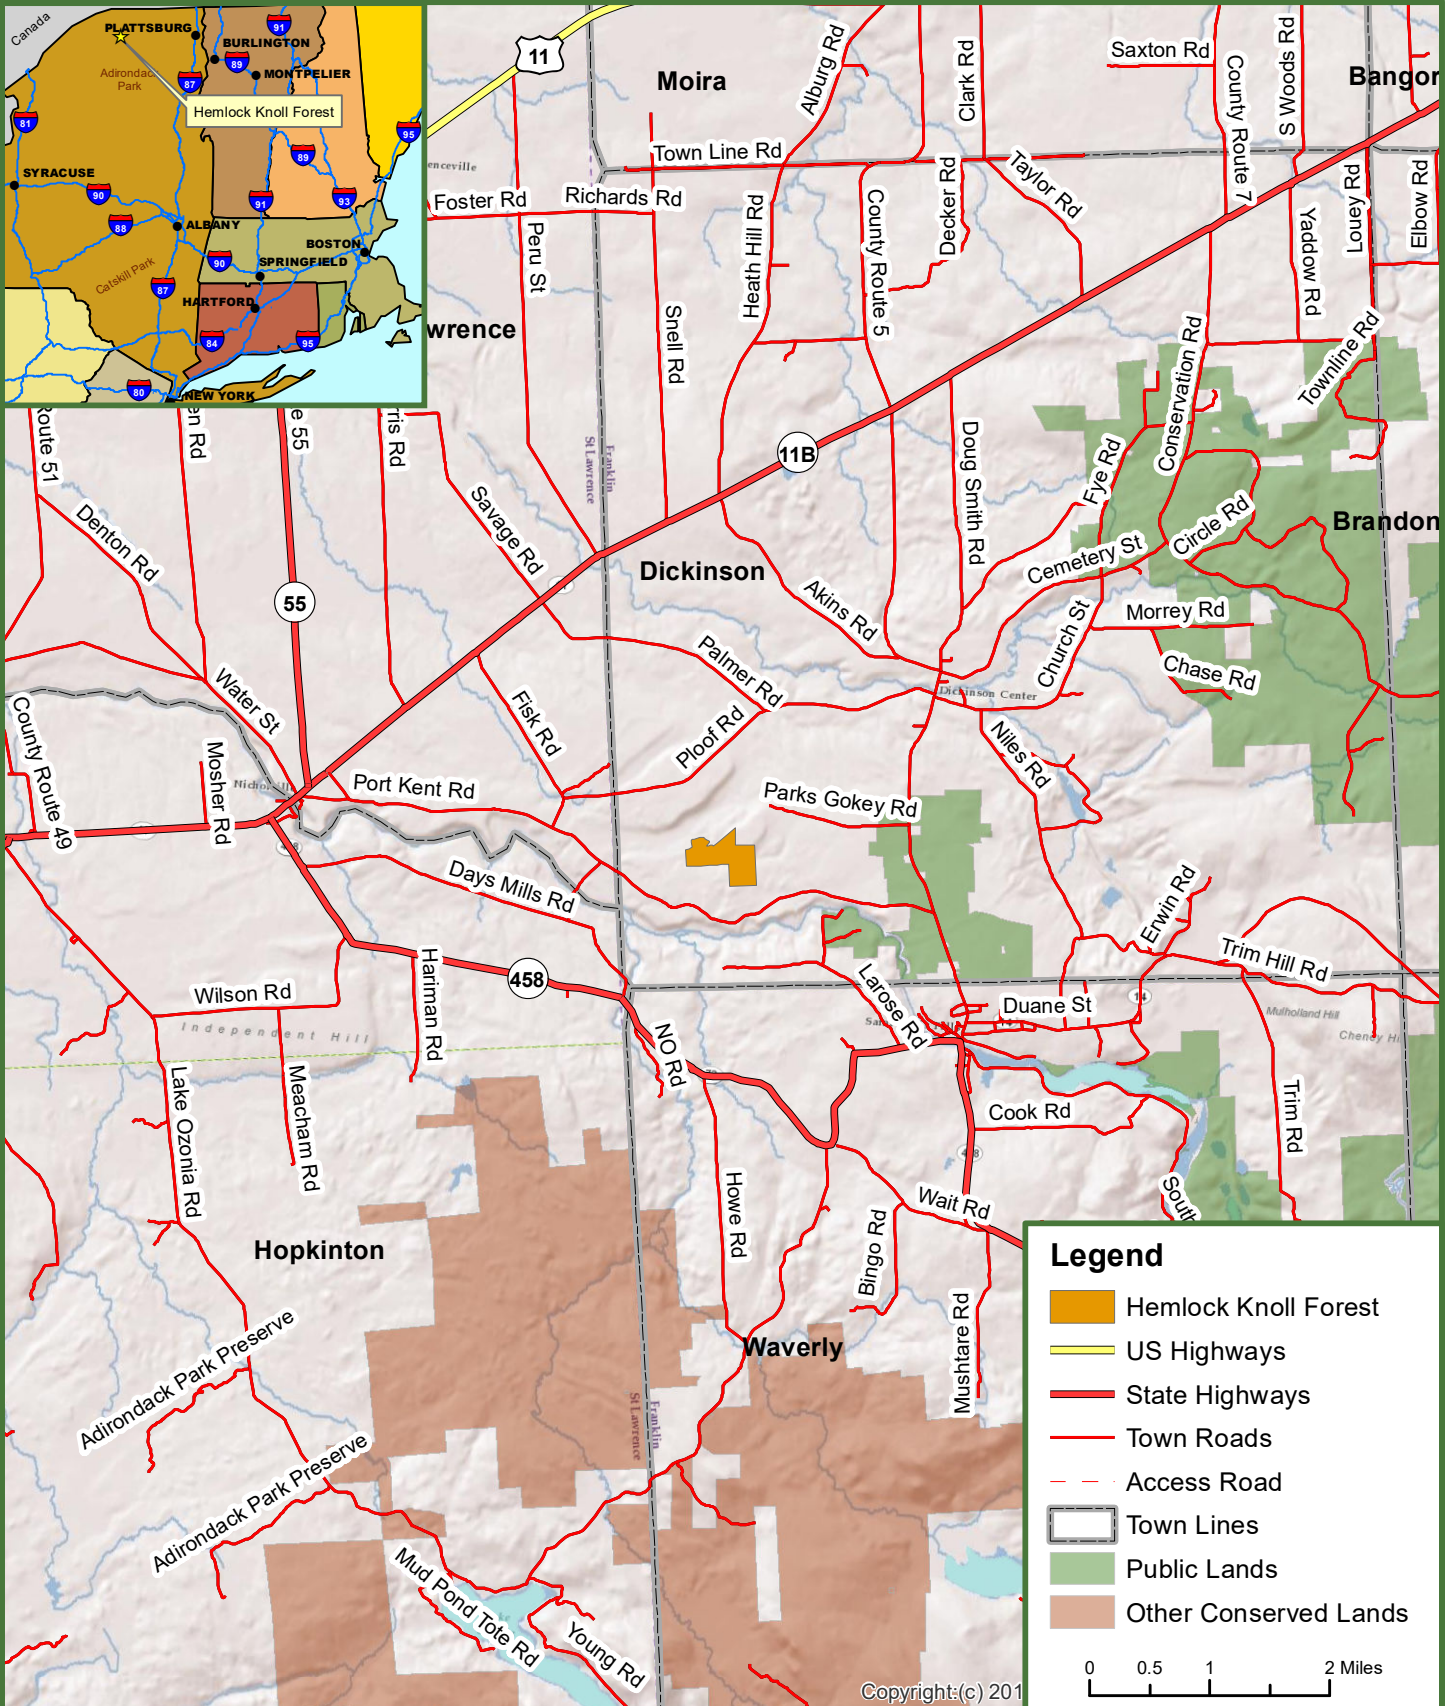

# Locus Map Hemlock Knoll Forest 92 Acres Dickinson, Franklin County, NY

**Fountains  
Land**  
AN F&W COMPANY

Copyright:(c) 201