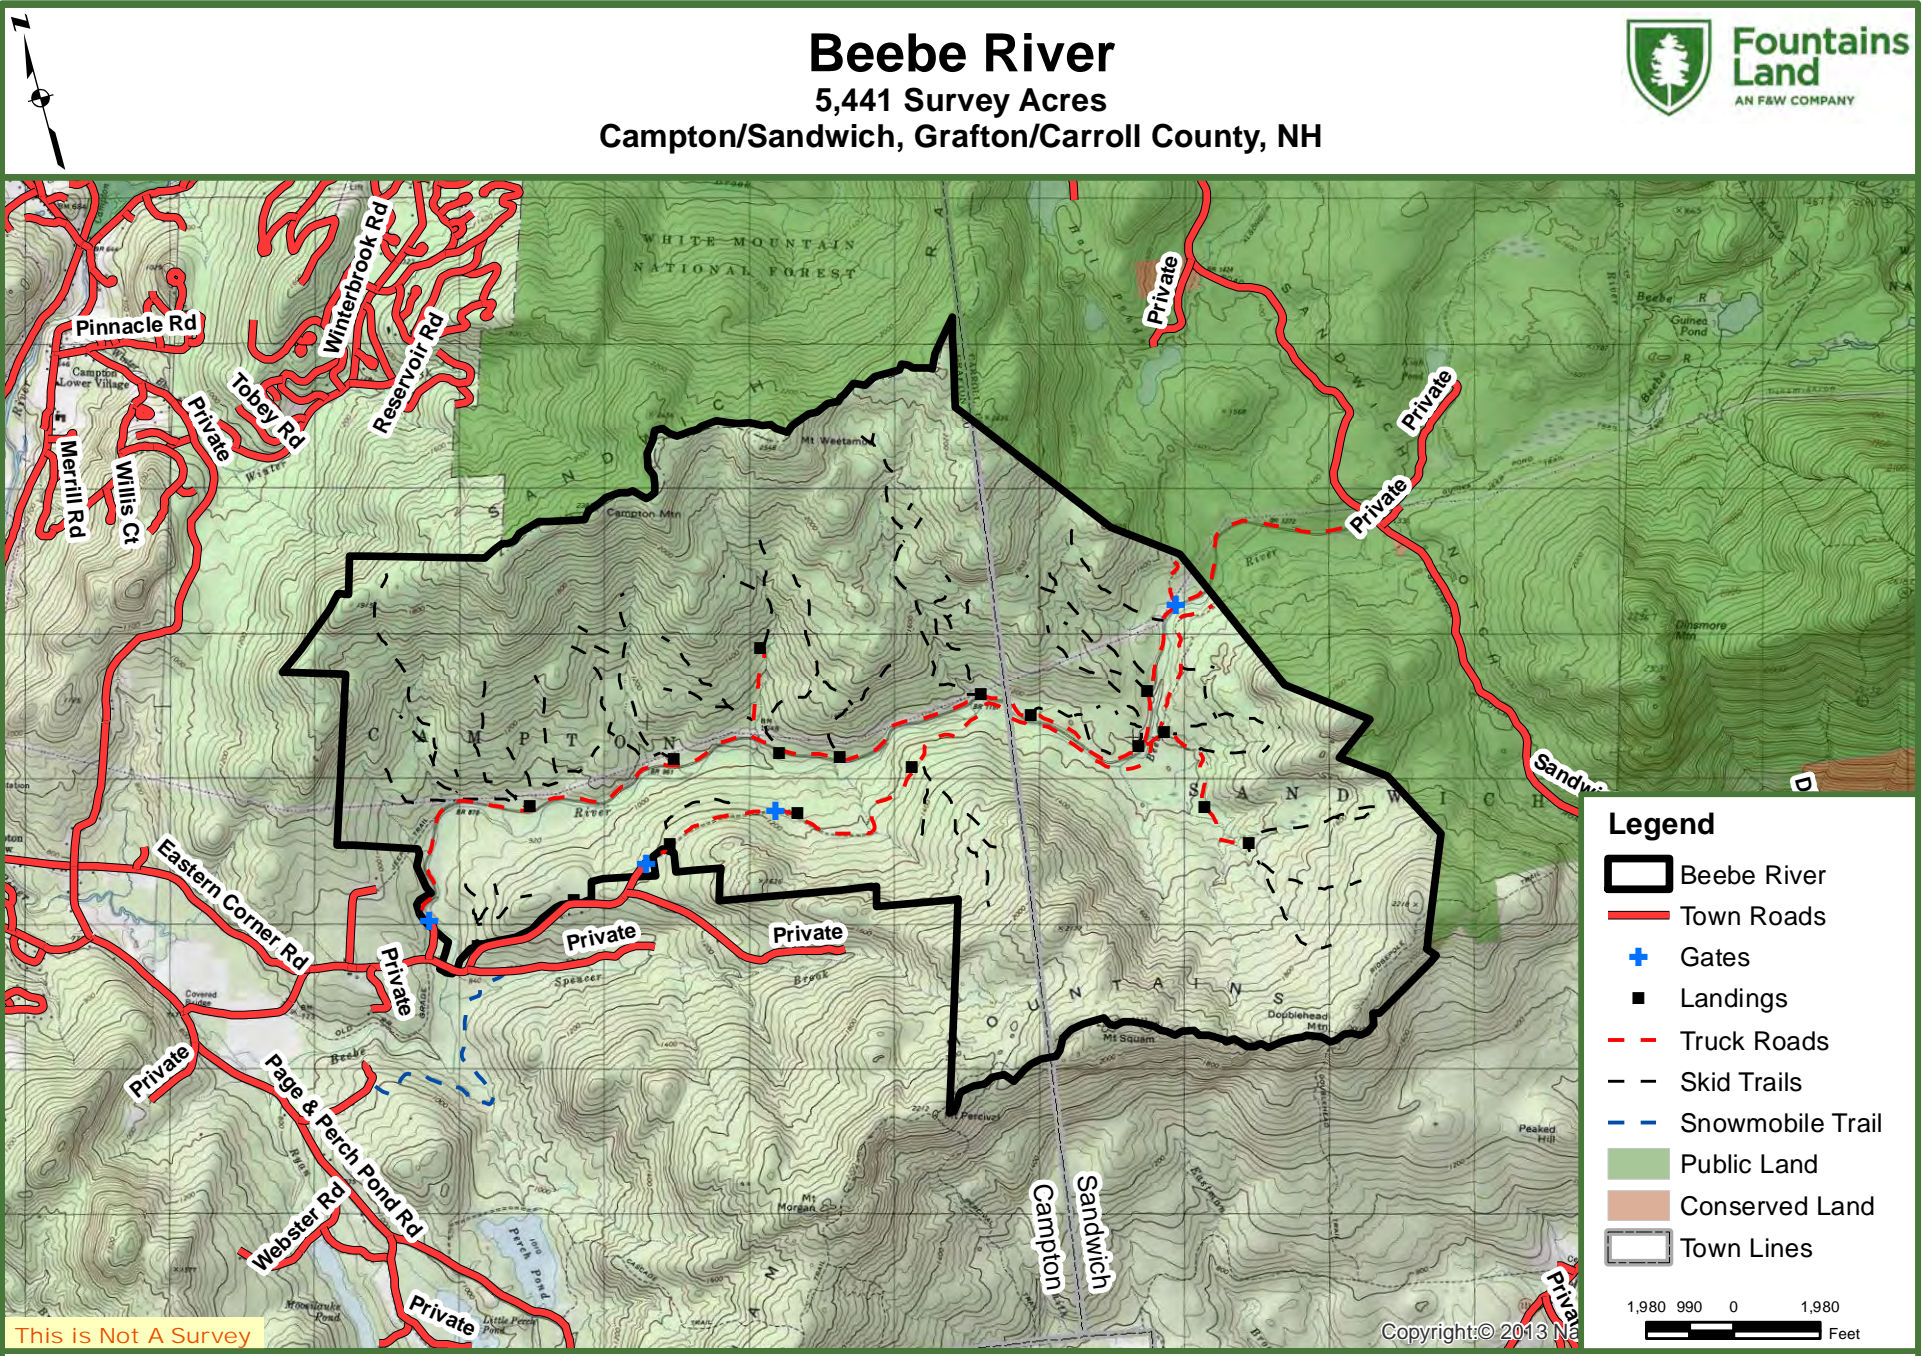

Beebe River

5,441 Survey Acres

Campton/Sandwich, Grafton/Carroll County, NH

Legend

- Beebe River
- Town Roads
- Gates
- Landings
- Truck Roads
- Skid Trails
- Snowmobile Trail
- Public Land
- Conserved Land
- Town Lines

1,980 990 0 1,980
Feet

Map produced from the best available information including town tax maps, hand held GPS data, aerial photography and reference information obtained from publicly available GIS sources, and the owner. Boundary lines portrayed on this map are approximate and could be different than the actual location of boundaries found in the field.