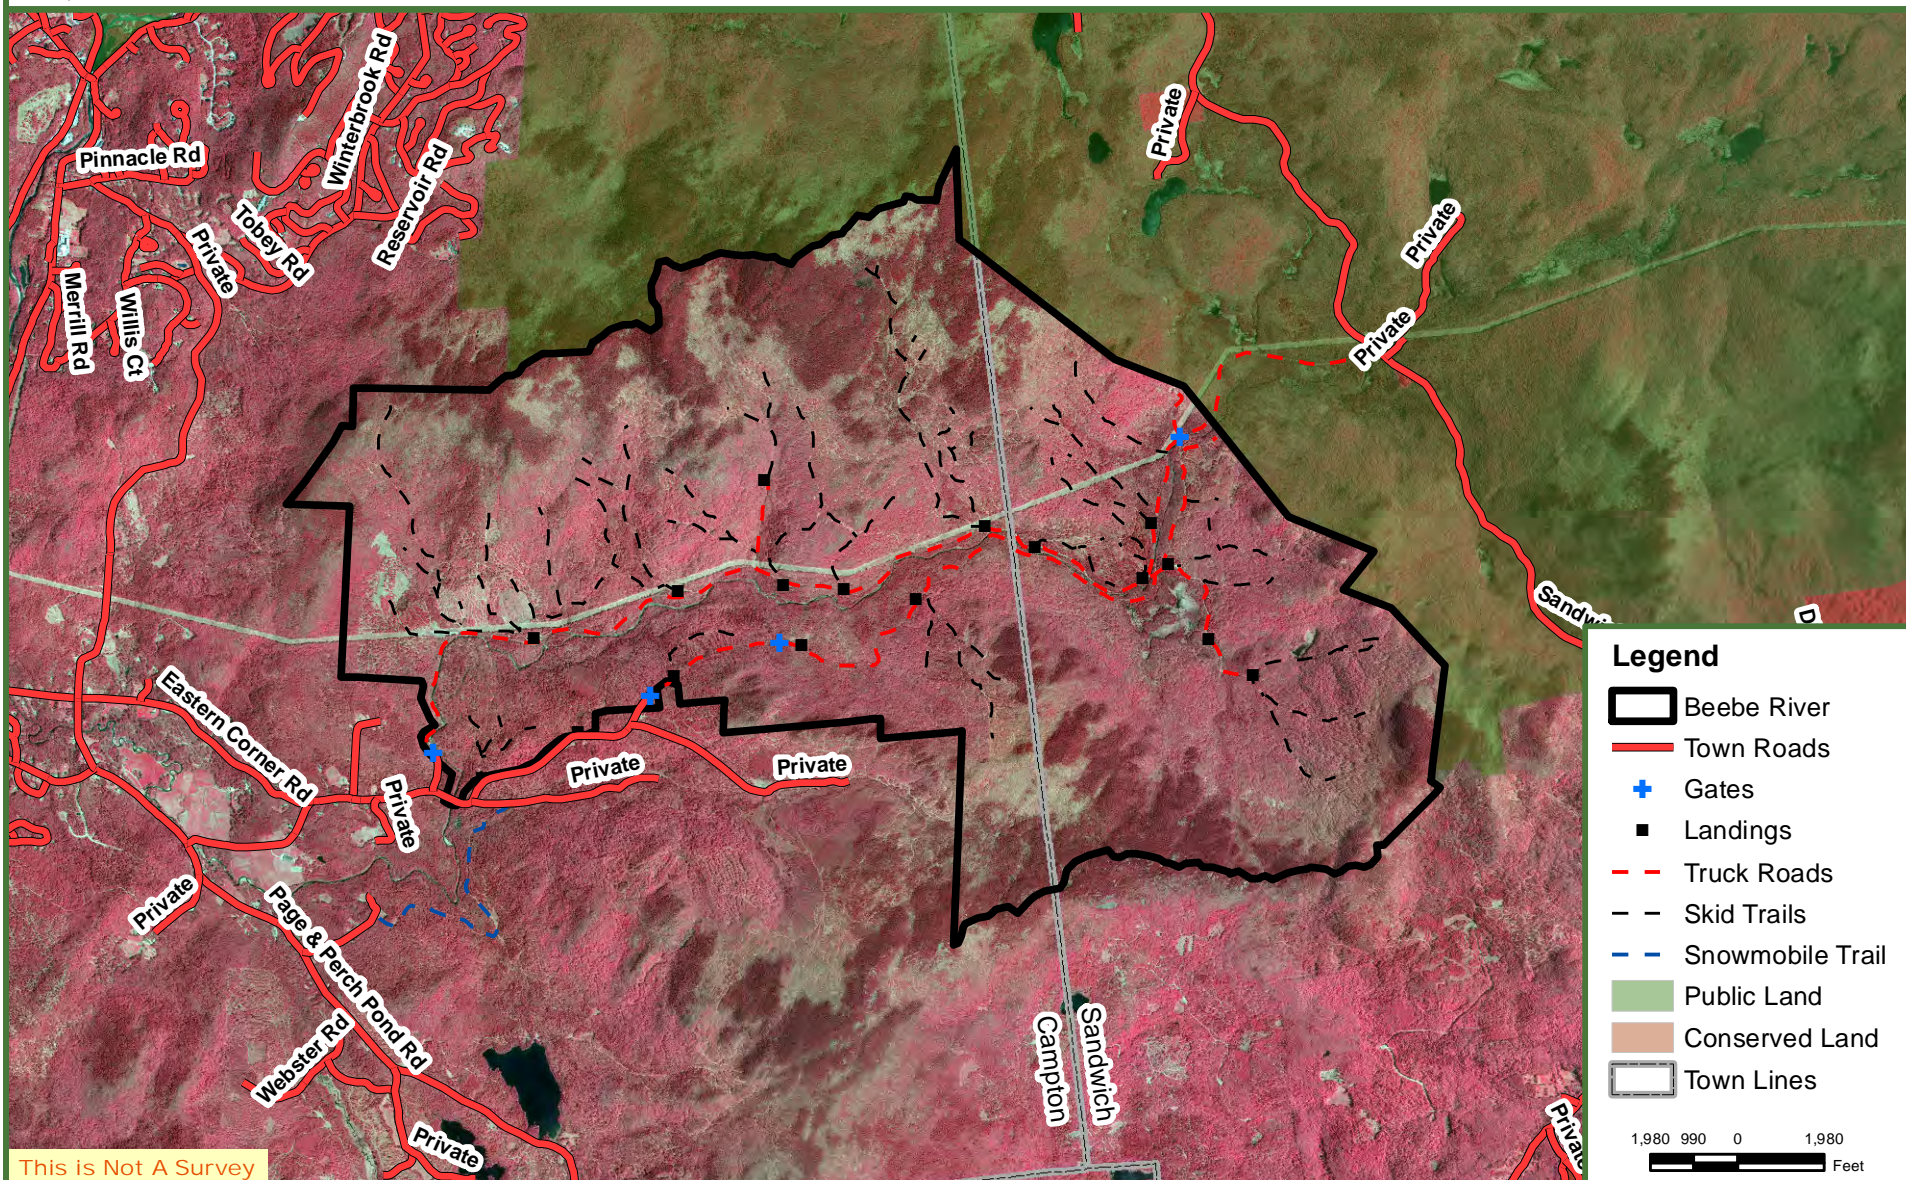

Beebe River

5,441 Survey Acres

Campton/Sandwich, Grafton/Carroll County, NH

Legend

- Beebe River
- Town Roads
- Gates
- Landings
- Truck Roads
- Skid Trails
- Snowmobile Trail
- Public Land
- Conserved Land
- Town Lines

1,980 990 0 1,980
Feet

Map produced from the best available information including town tax maps, hand held GPS data, aerial photography and reference information obtained from publicly available GIS sources, and the owner. Boundary lines portrayed on this map are approximate and could be different than the actual location of boundaries found in the field.