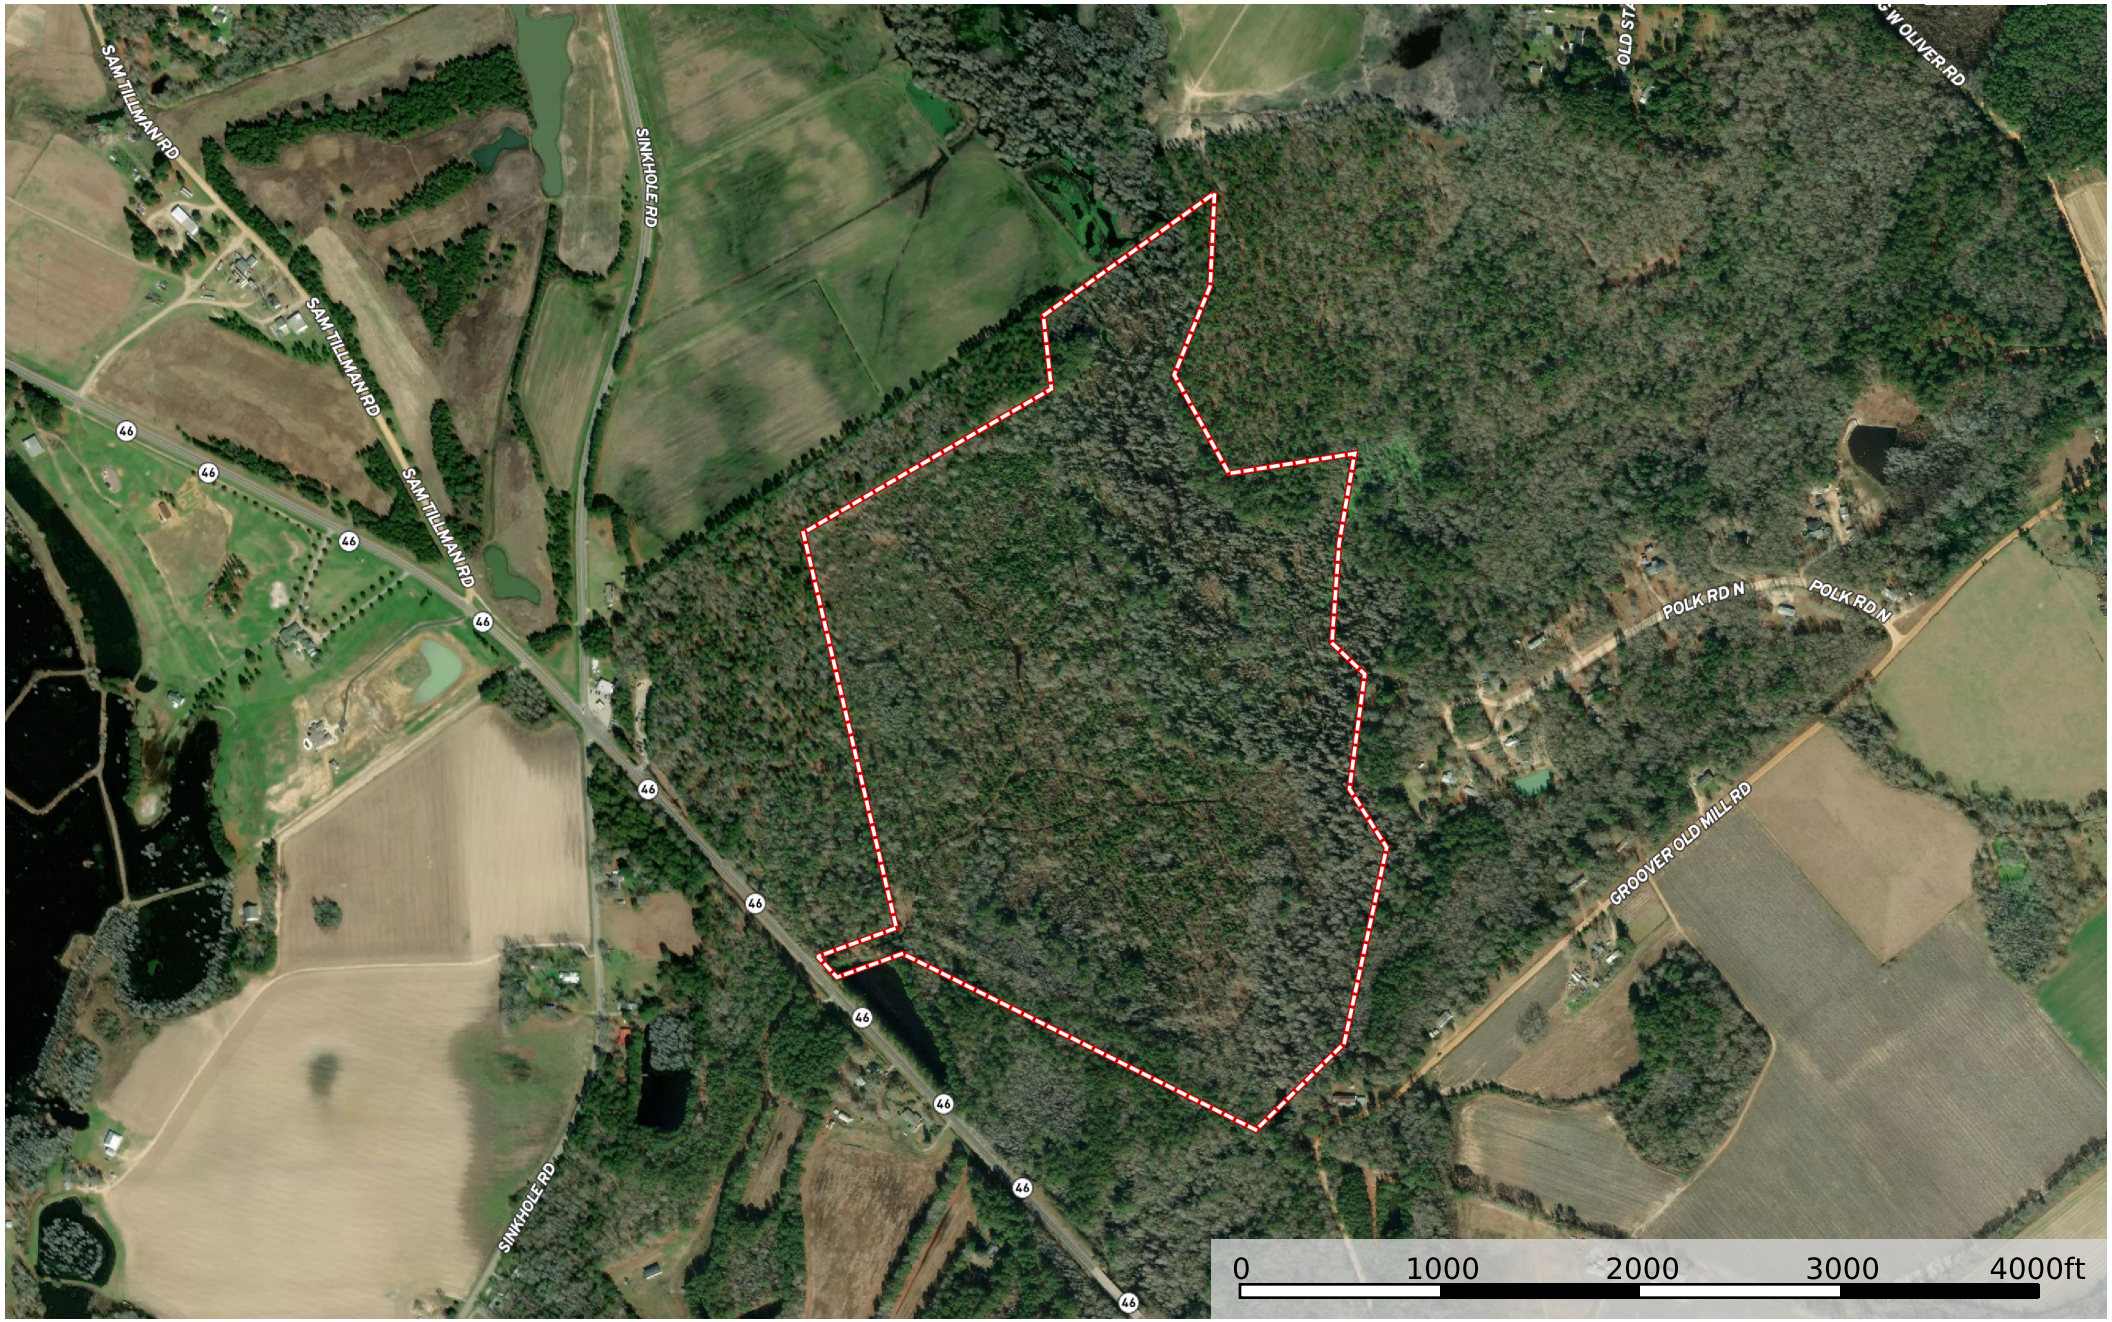

hwy 46
Bulloch County, Georgia, 132 AC +/-

 Boundary