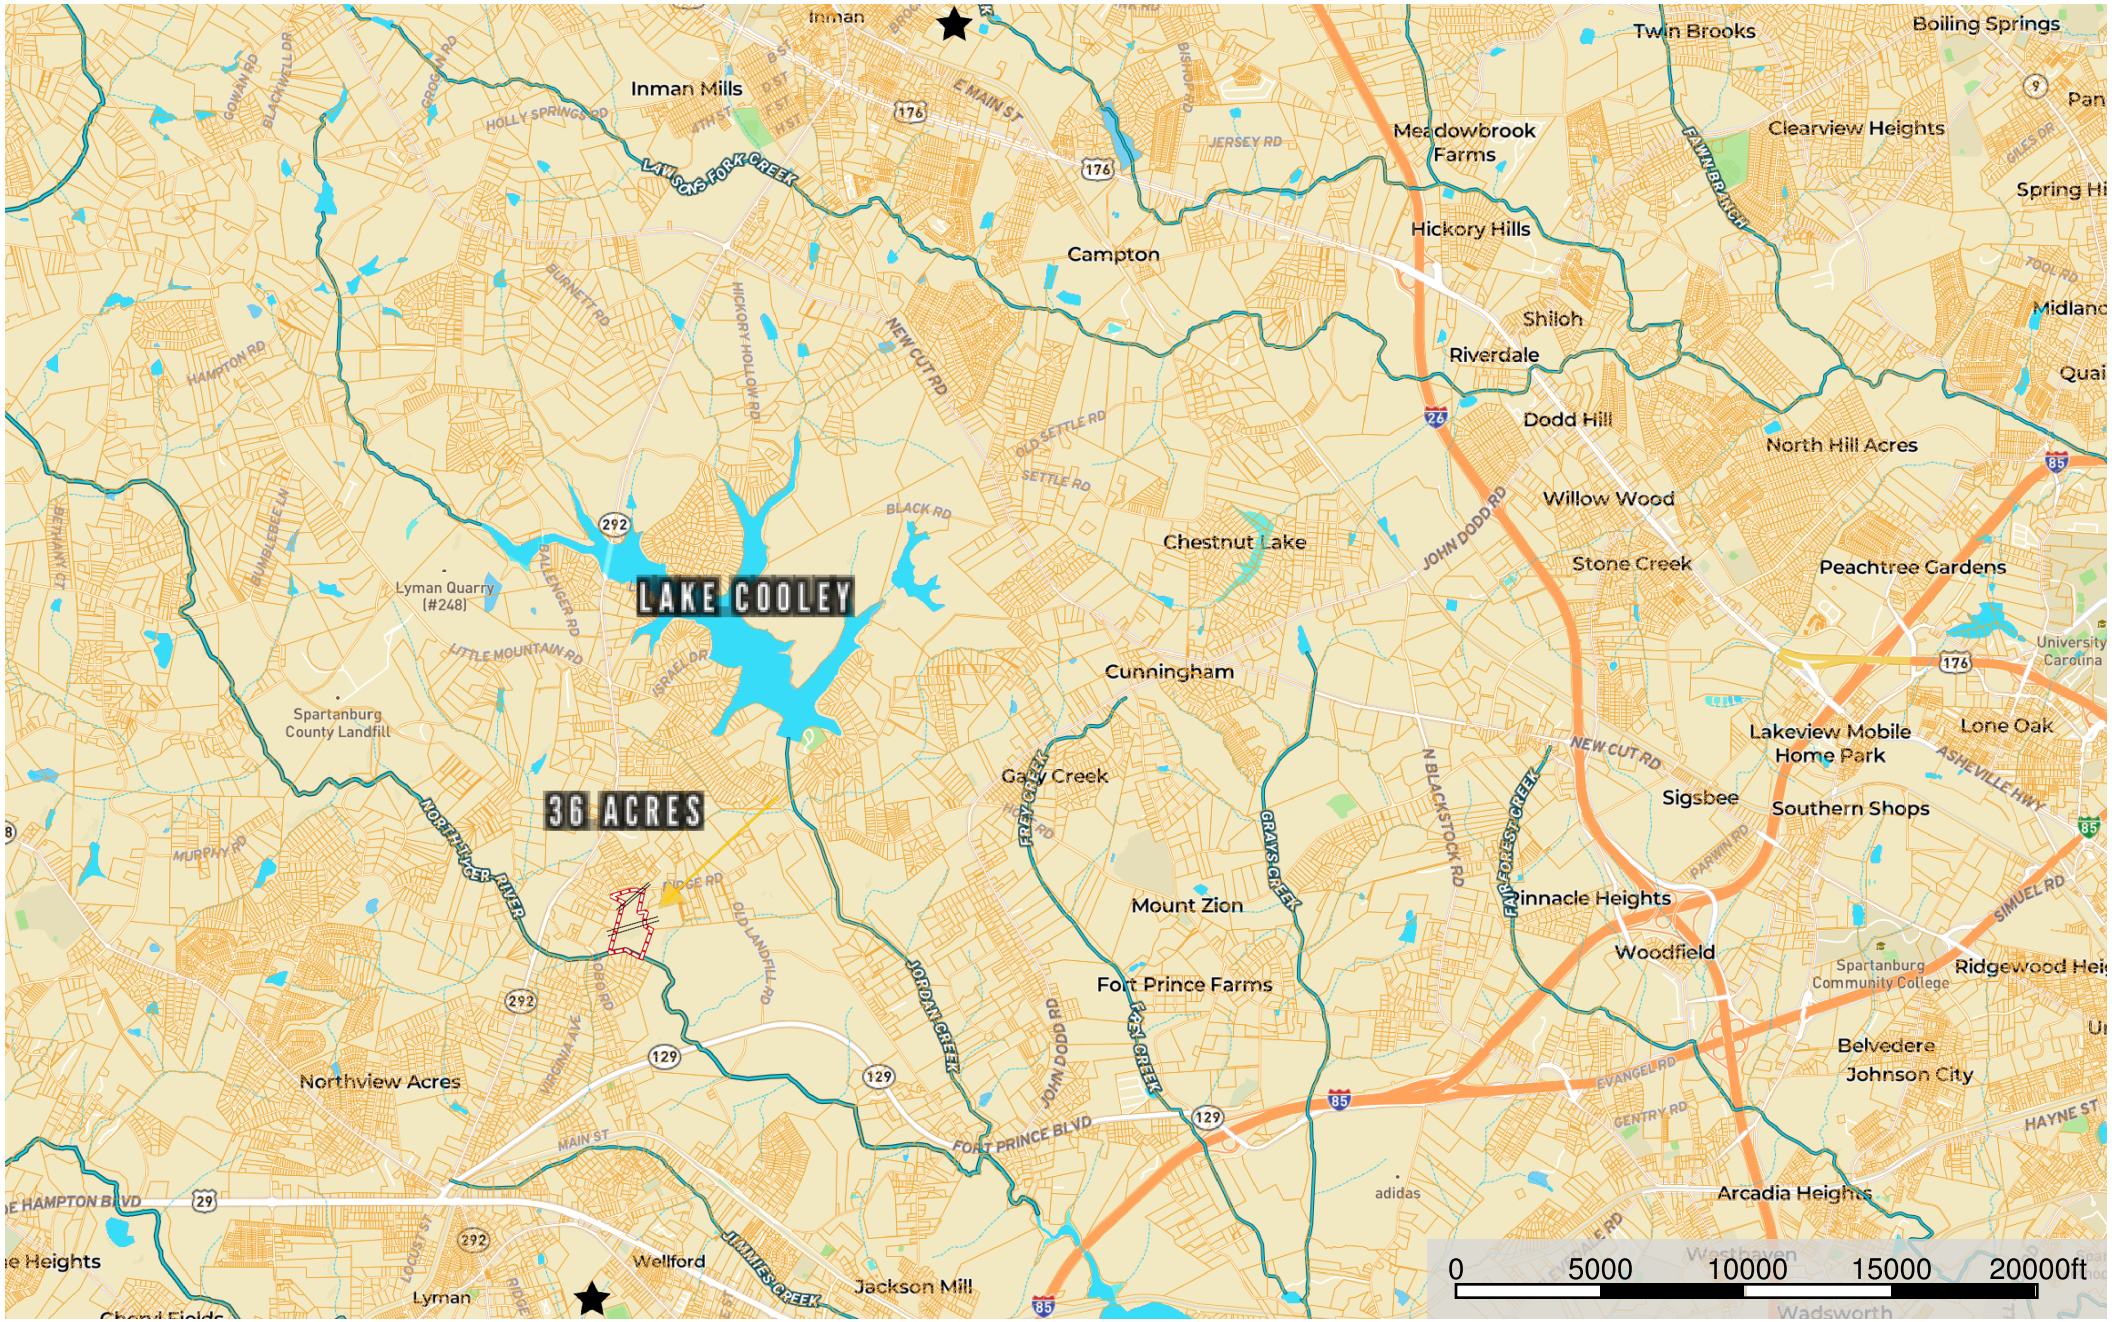

Rhodes location map

South Carolina, 31 AC +/-

- ★ Star
- ▭ Boundary
- ➔ Direction
- ⋯ Transmission Line
- ⋯ Stream, Intermittent
- River/Creek
- Water Body