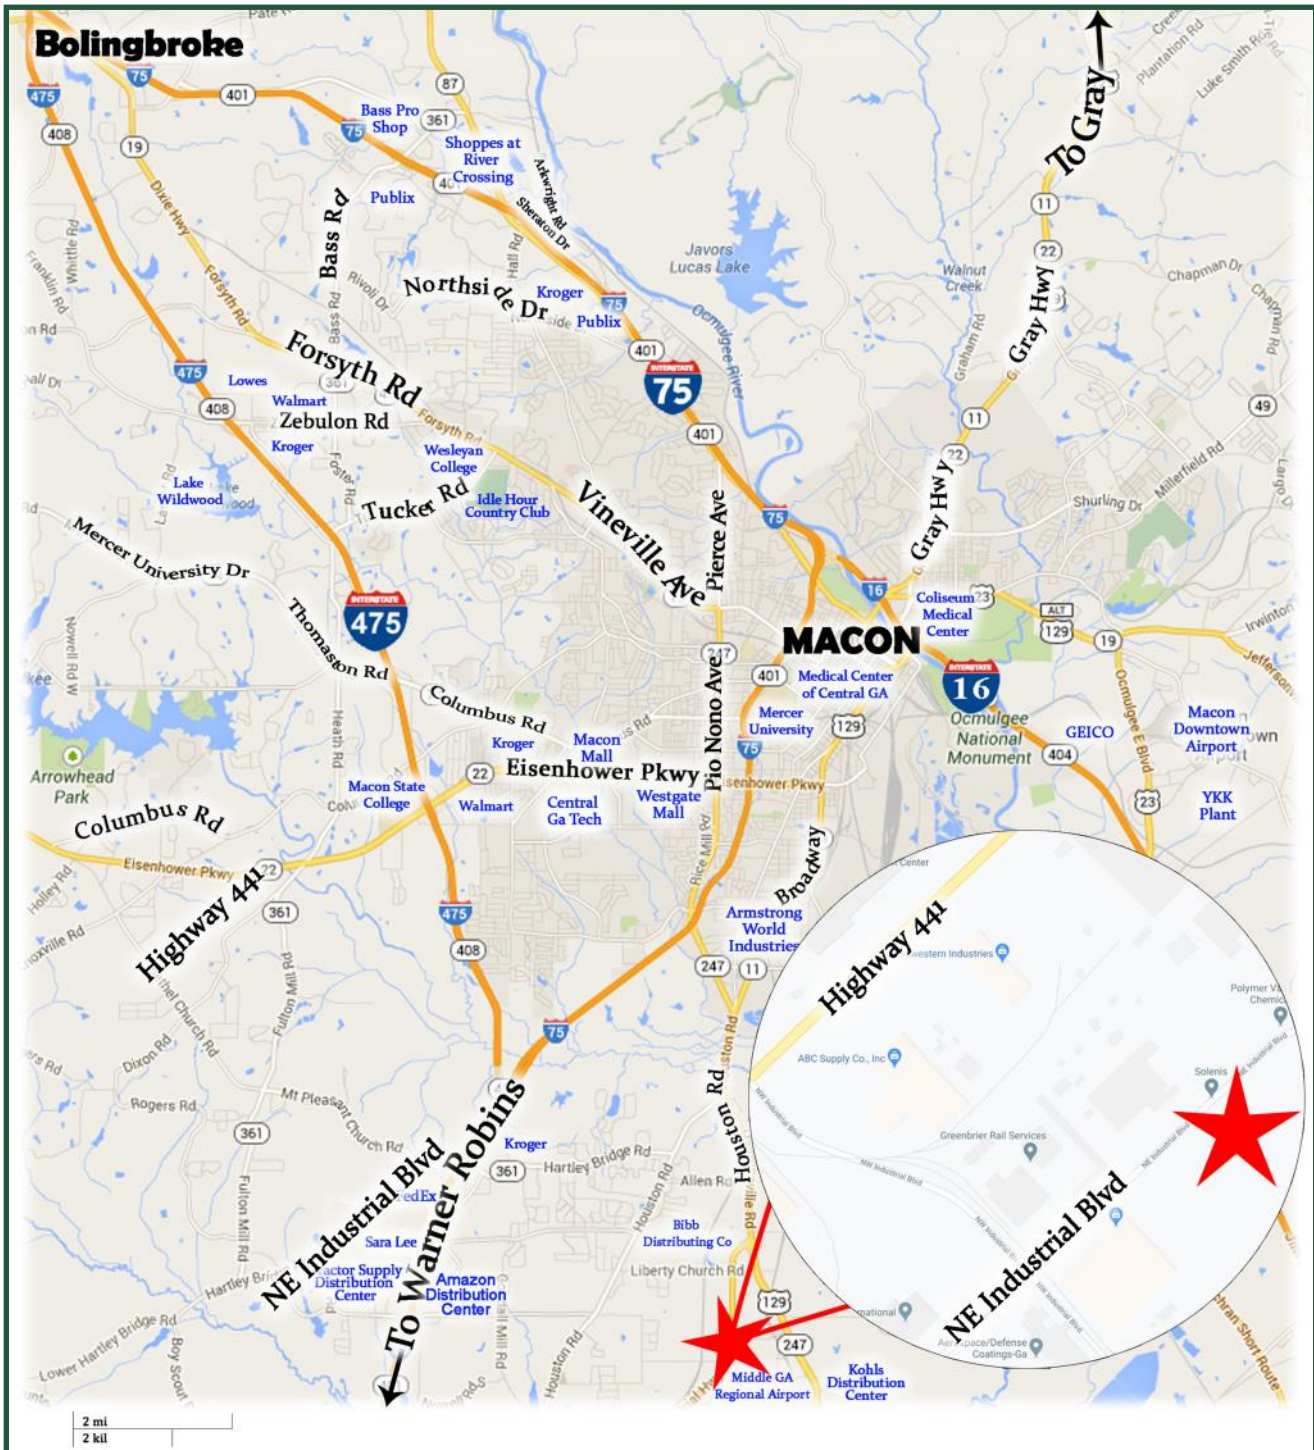

INDUSTRIAL LOT FOR LEASE

7522 NE Industrial Blvd.

Macon, GA 31216

FICKLING & COMPANY

A Full Service Real Estate Company

commercial.fickling.com

**FOR MORE
INFORMATION
CONTACT**

Larry E. Crumbley, CPM, CCIM, SIOR
478-746-9421 (O)
478-737-3381 (C)
lcrumbley@fickling.com

commercial.fickling.com

577 Mulberry St, Suite 1100 * P.O. Box 310 * Macon, GA 31202 | Phone (478) 746-9421 | Fax (478) 742-2015

This information is from resources deemed to be reliable, no warranties or guarantees for accuracy are made by Fickling and Company