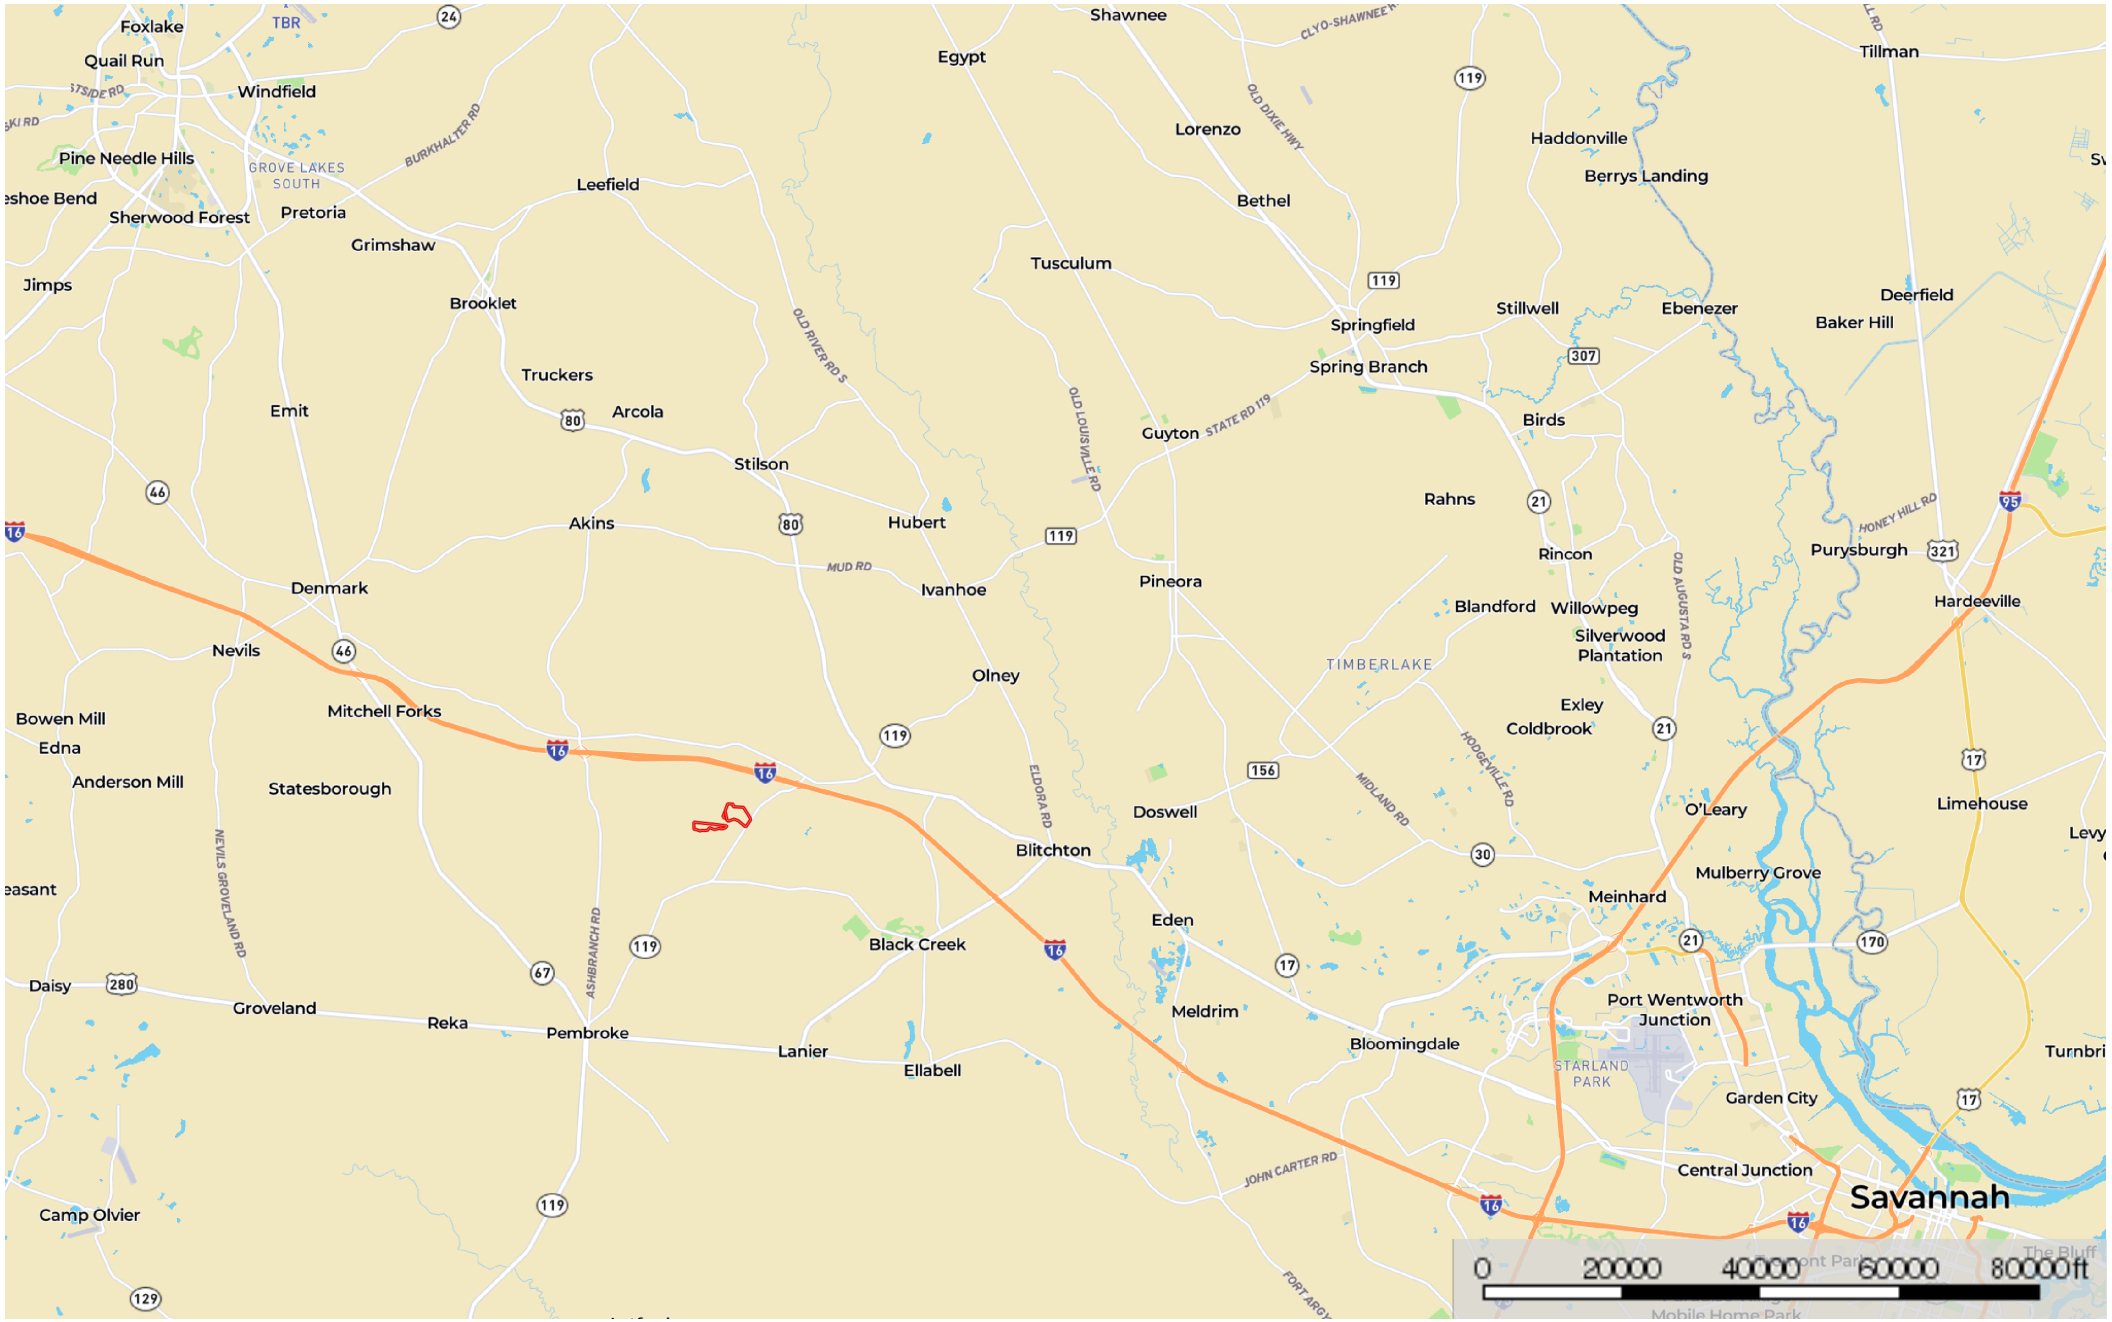

183+/- acres on John Coursey Rd.

Bulloch County, Georgia, 183.22 AC +/-

 Boundary