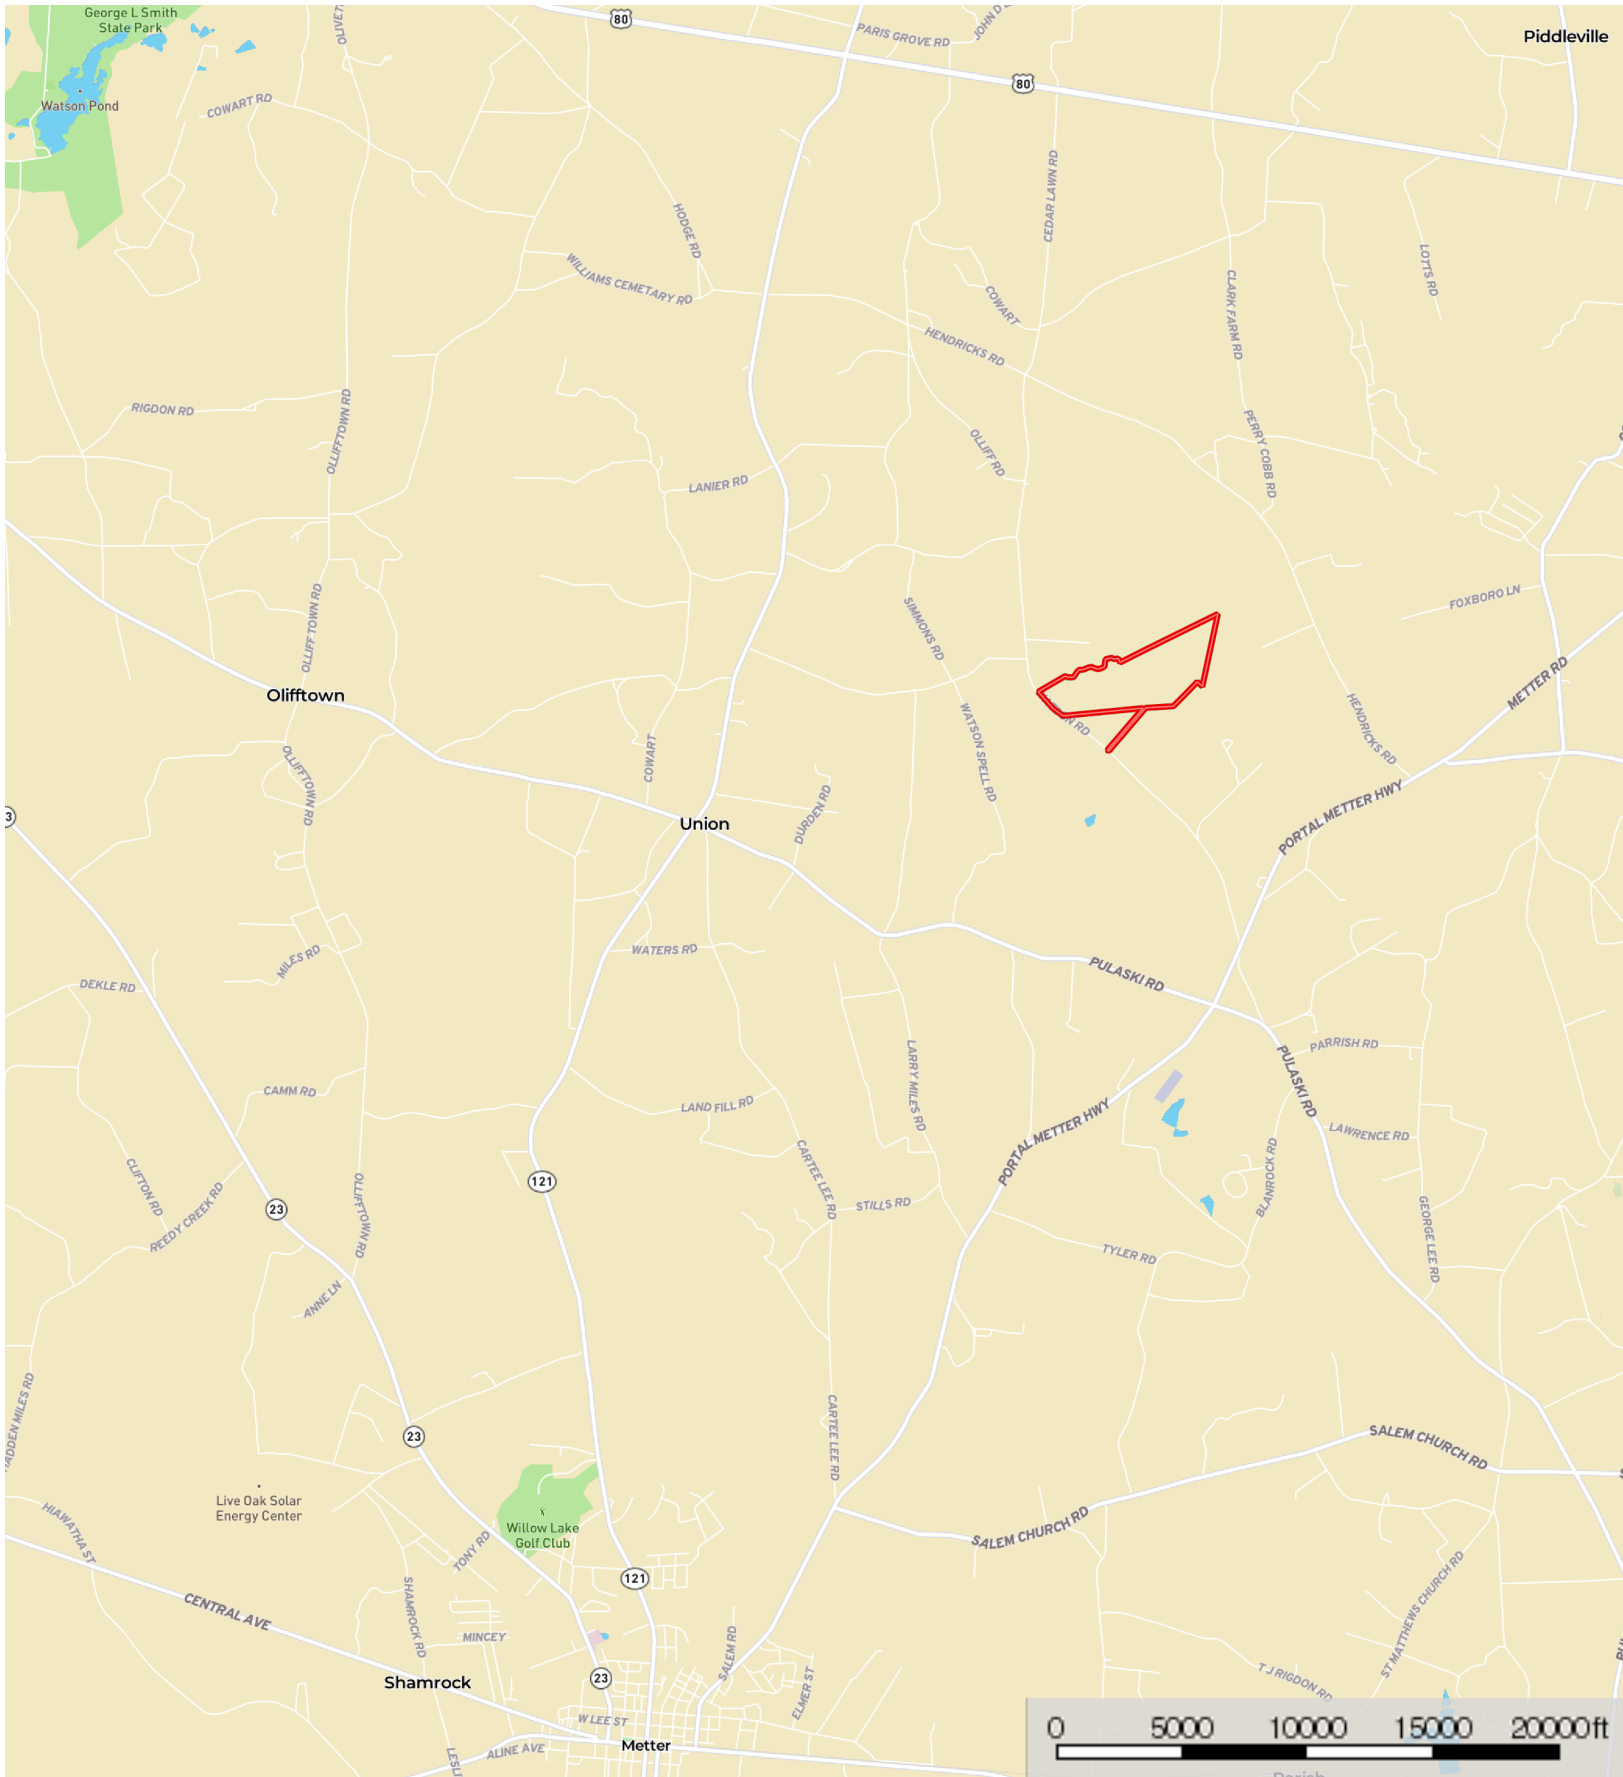

226+/- acres on Watson Rd.

Candler County, Georgia, 226.82 AC +/-

Boundary