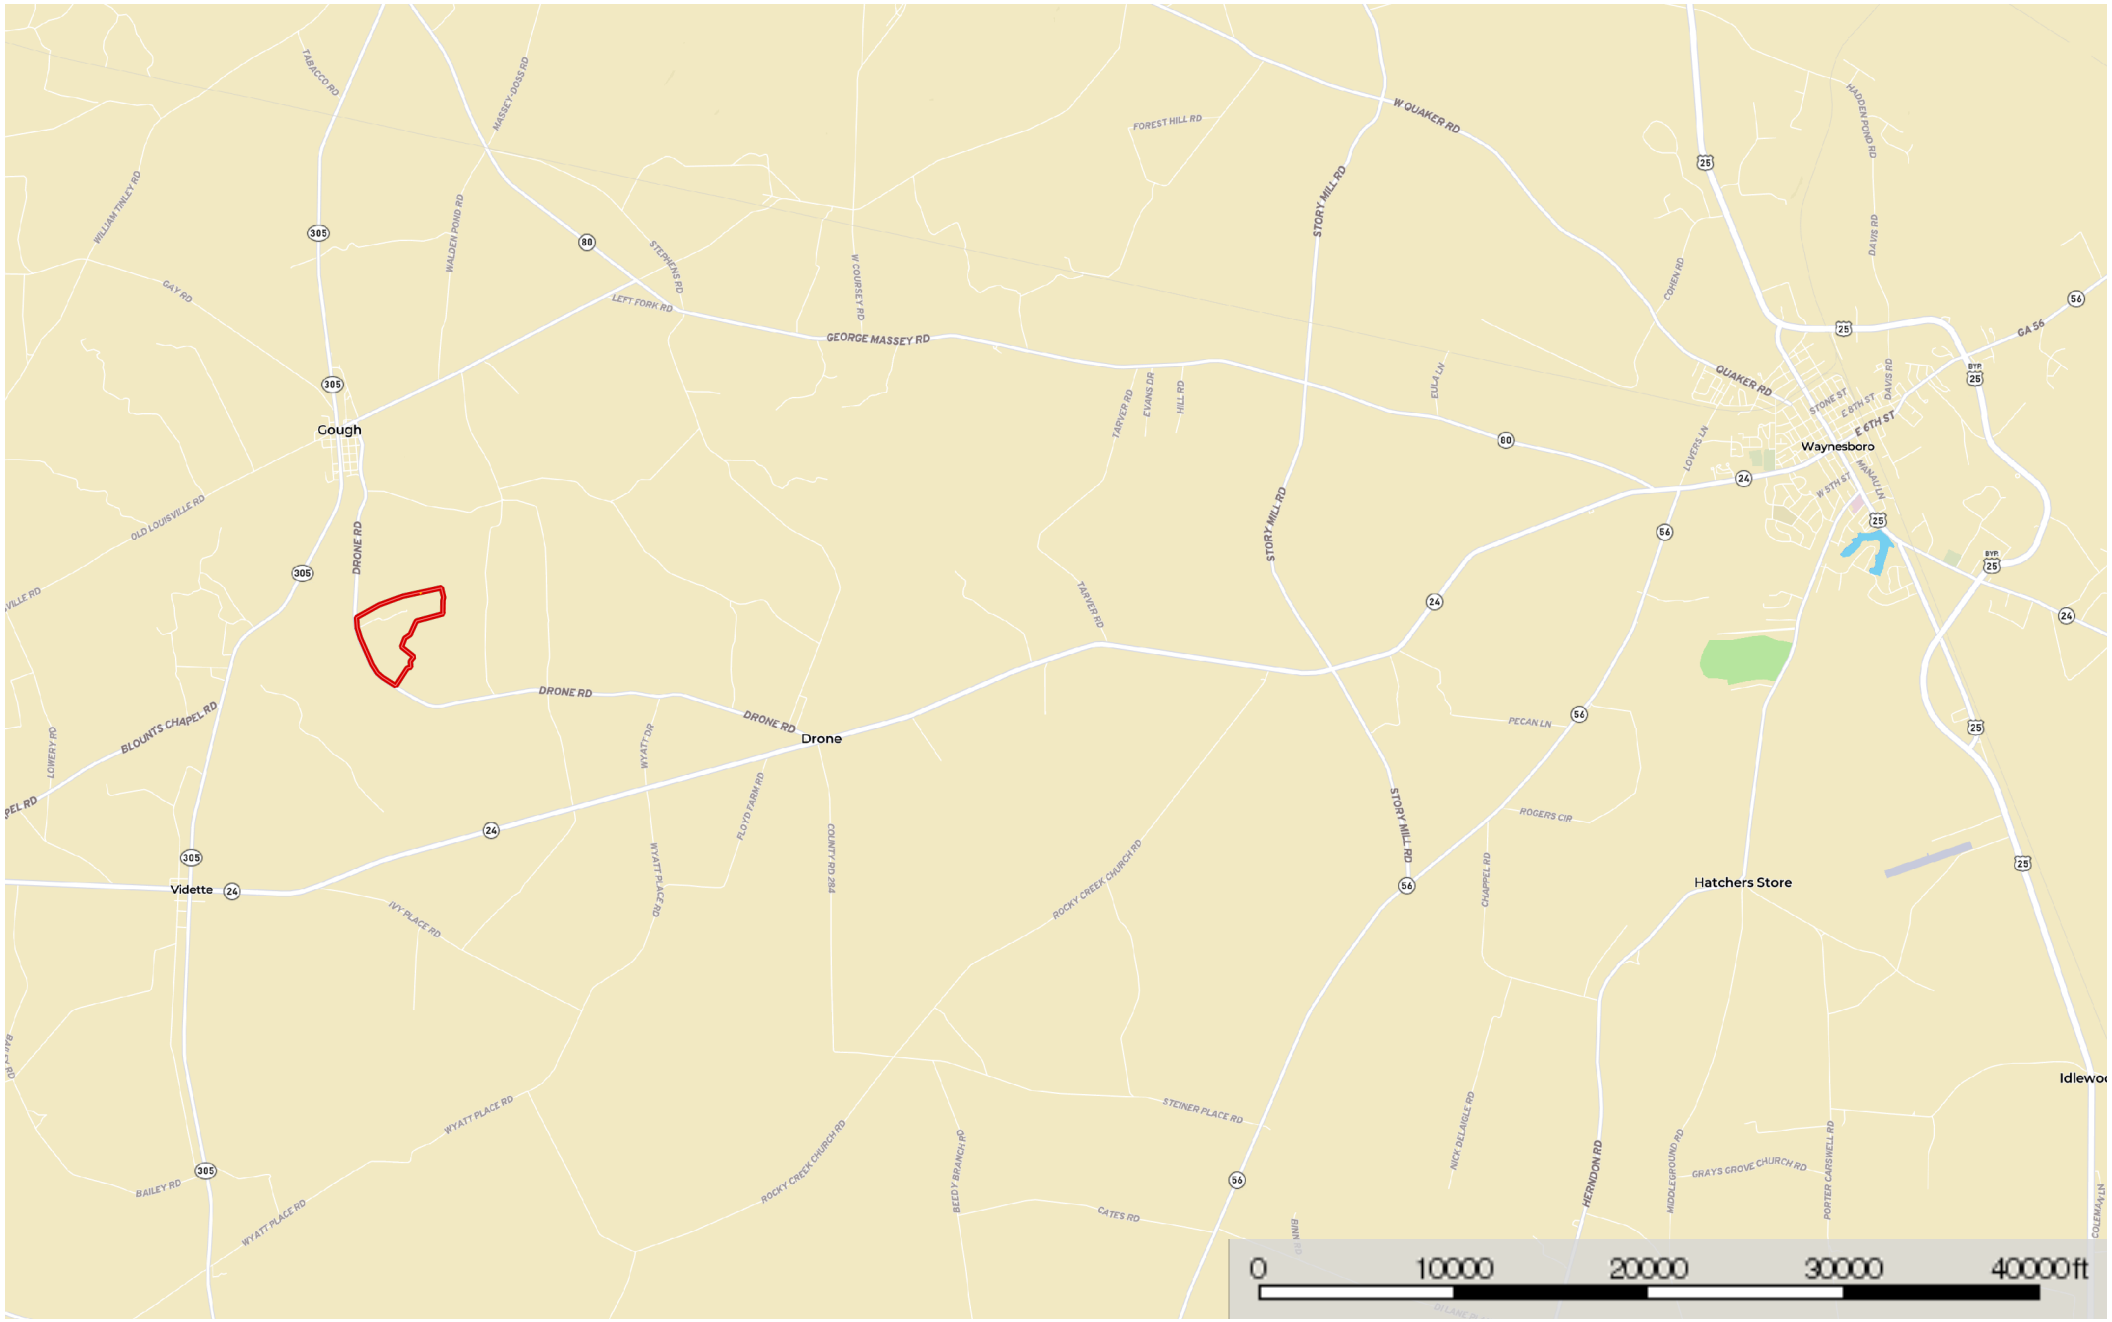

180+/- acres on Drone Rd.

Burke County, Georgia, 180 AC +/-

--- Road / Trail □ Boundary