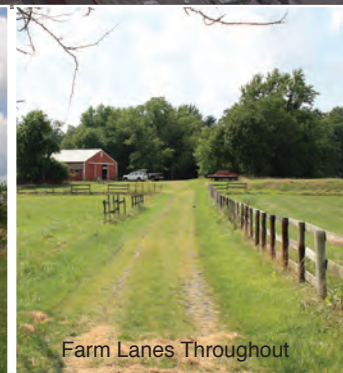

## Property Previews:

(please bring a face mask and observe 6' social distance)  
Saturday September 12, 12-2 PM  
Thursday, September 17, 12-2 PM

69.81+/- ACRES FARMLAND

Signalized Intersection

MINIMUM BID \$900,000  
PREVIOUSLY ASKING \$2.1M

High Visibility Frontage

Renovate or Replace this House

Former Tree Farm

Conceptual Farmstand Site Plan

1407 White Horse Road, Voorhees Twp  
Camden County, NJ 08043

Eight Stall Equestrian, Livestock or  
as Equipment Barn

Farm Lanes Throughout

## OWN THE ORIGINAL "STAFFORD FARM"

- This farm was originally offered from General Washington to his loyal Lieutenant Stafford. This farm has only changed hands twice since the birth of the Nation.
- High visibility signalized intersection provides a wonderful opportunity for running a farm market, vineyard, hard cider mill, brewery, tree farm, or whatever agricultural venture you wish to pursue!
- Numerous pastures and paddocks for your horses or livestock.
- Renovate the existing home or build a new country home further back on the knoll for incredible farmland views and privacy.
- Eight stall barn with wash stall and gear storage area or utilize the barn for equipment storage.
- Convenient to several shopping centers, specialty markets, fine dining, golf courses, and state parks.
- Easy access to Routes 70, 73, I-295 and the NJ Turnpike and the towns of Cherry Hill & Marlton.