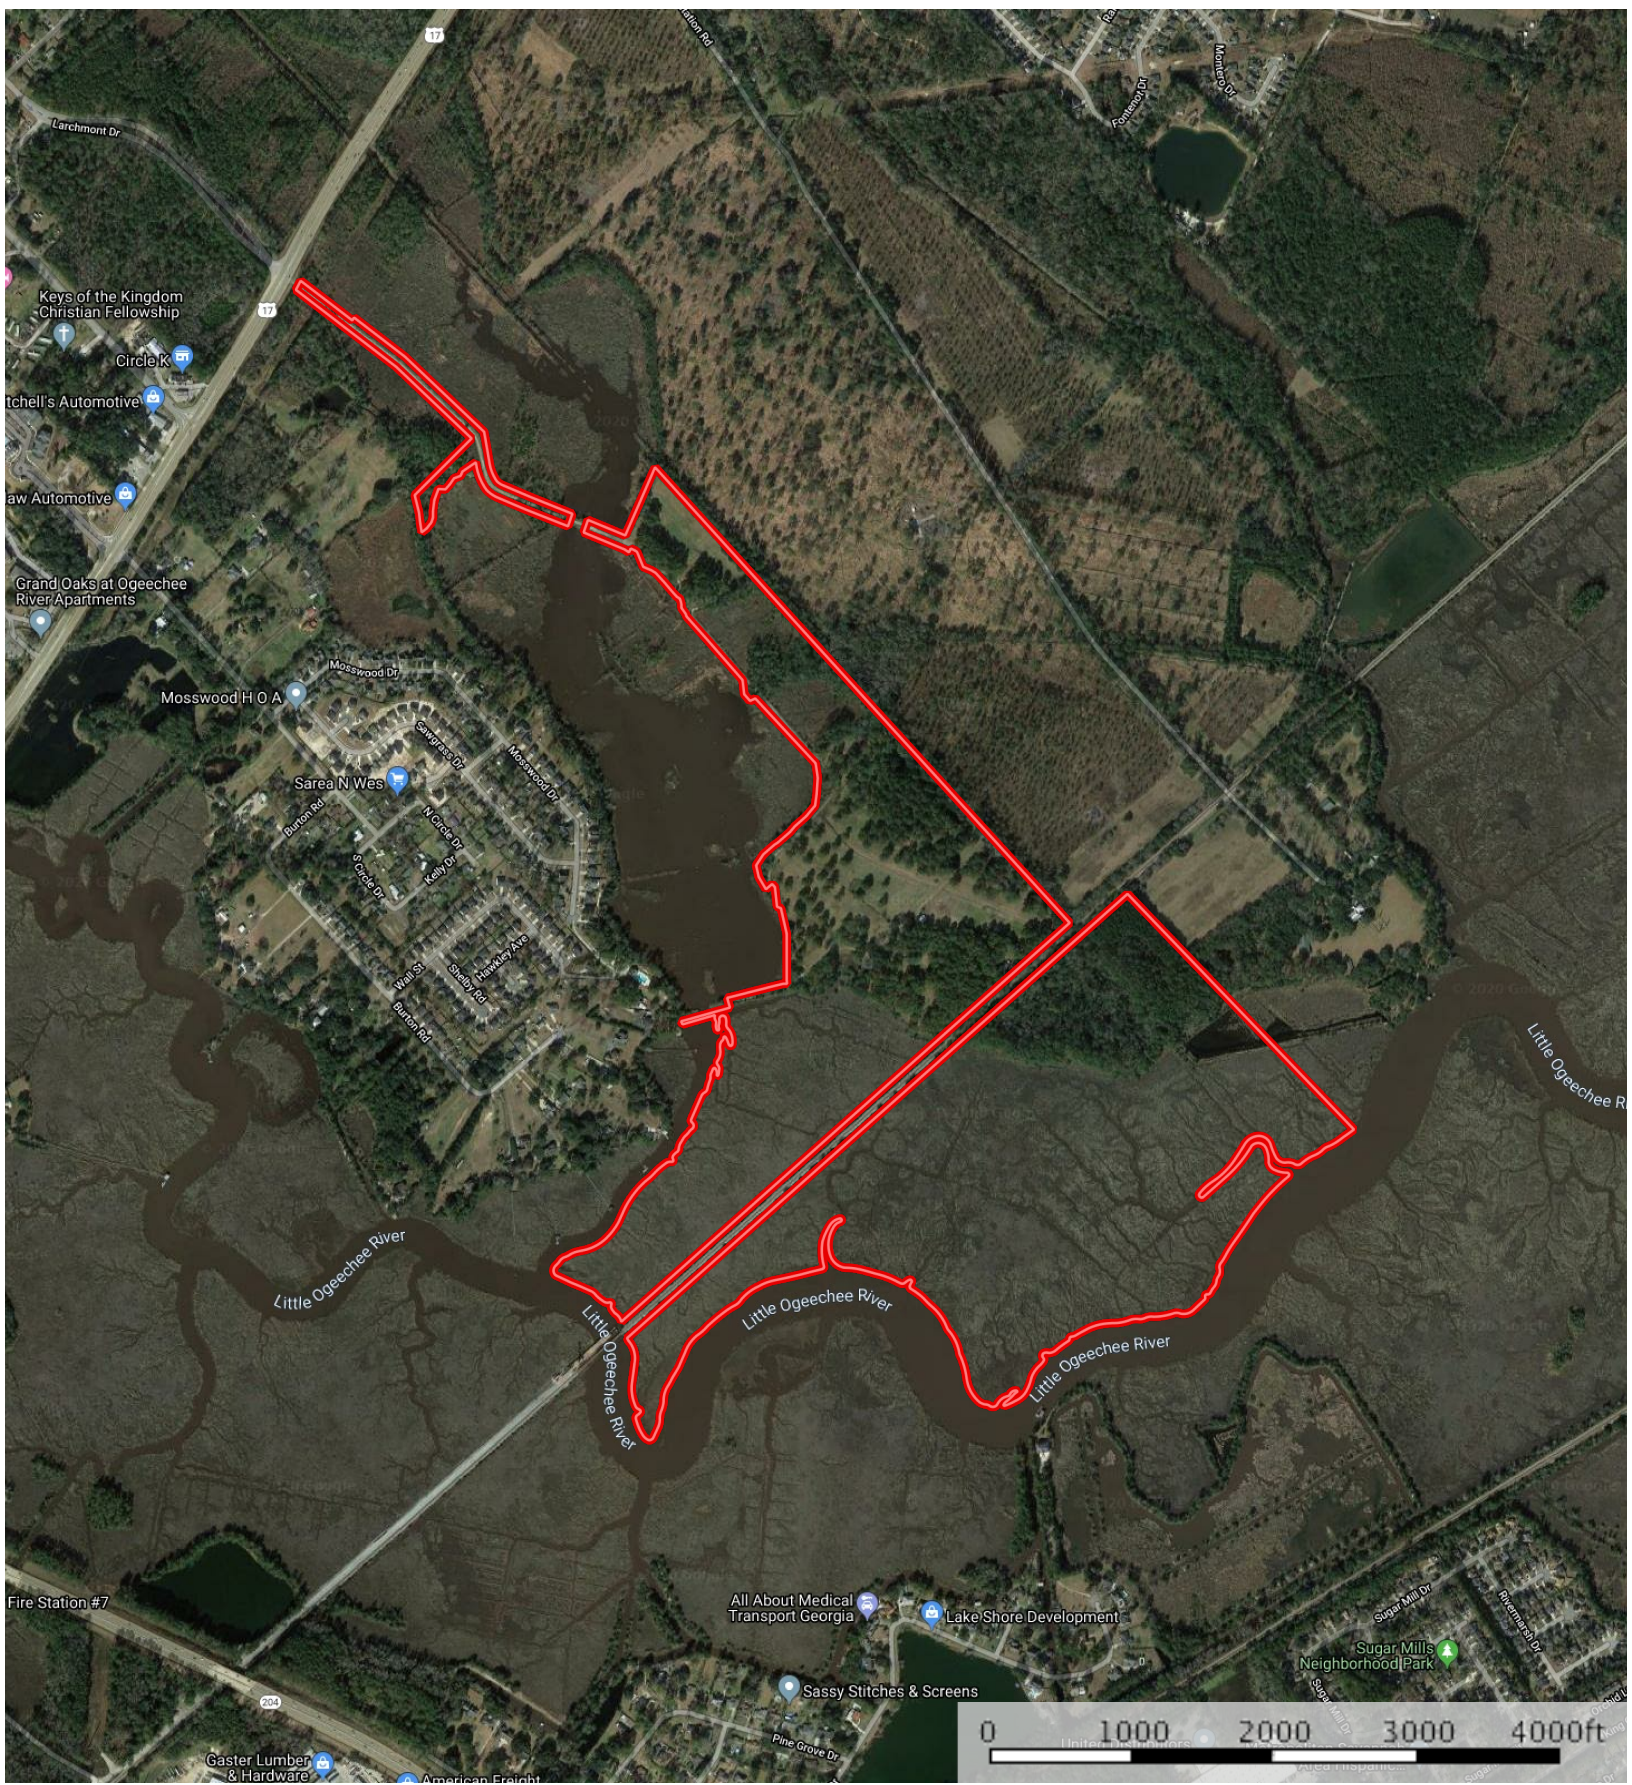

218+/- acres Ogeechee Rd.
Chatham County, Georgia, 218 AC +/-

 Boundary