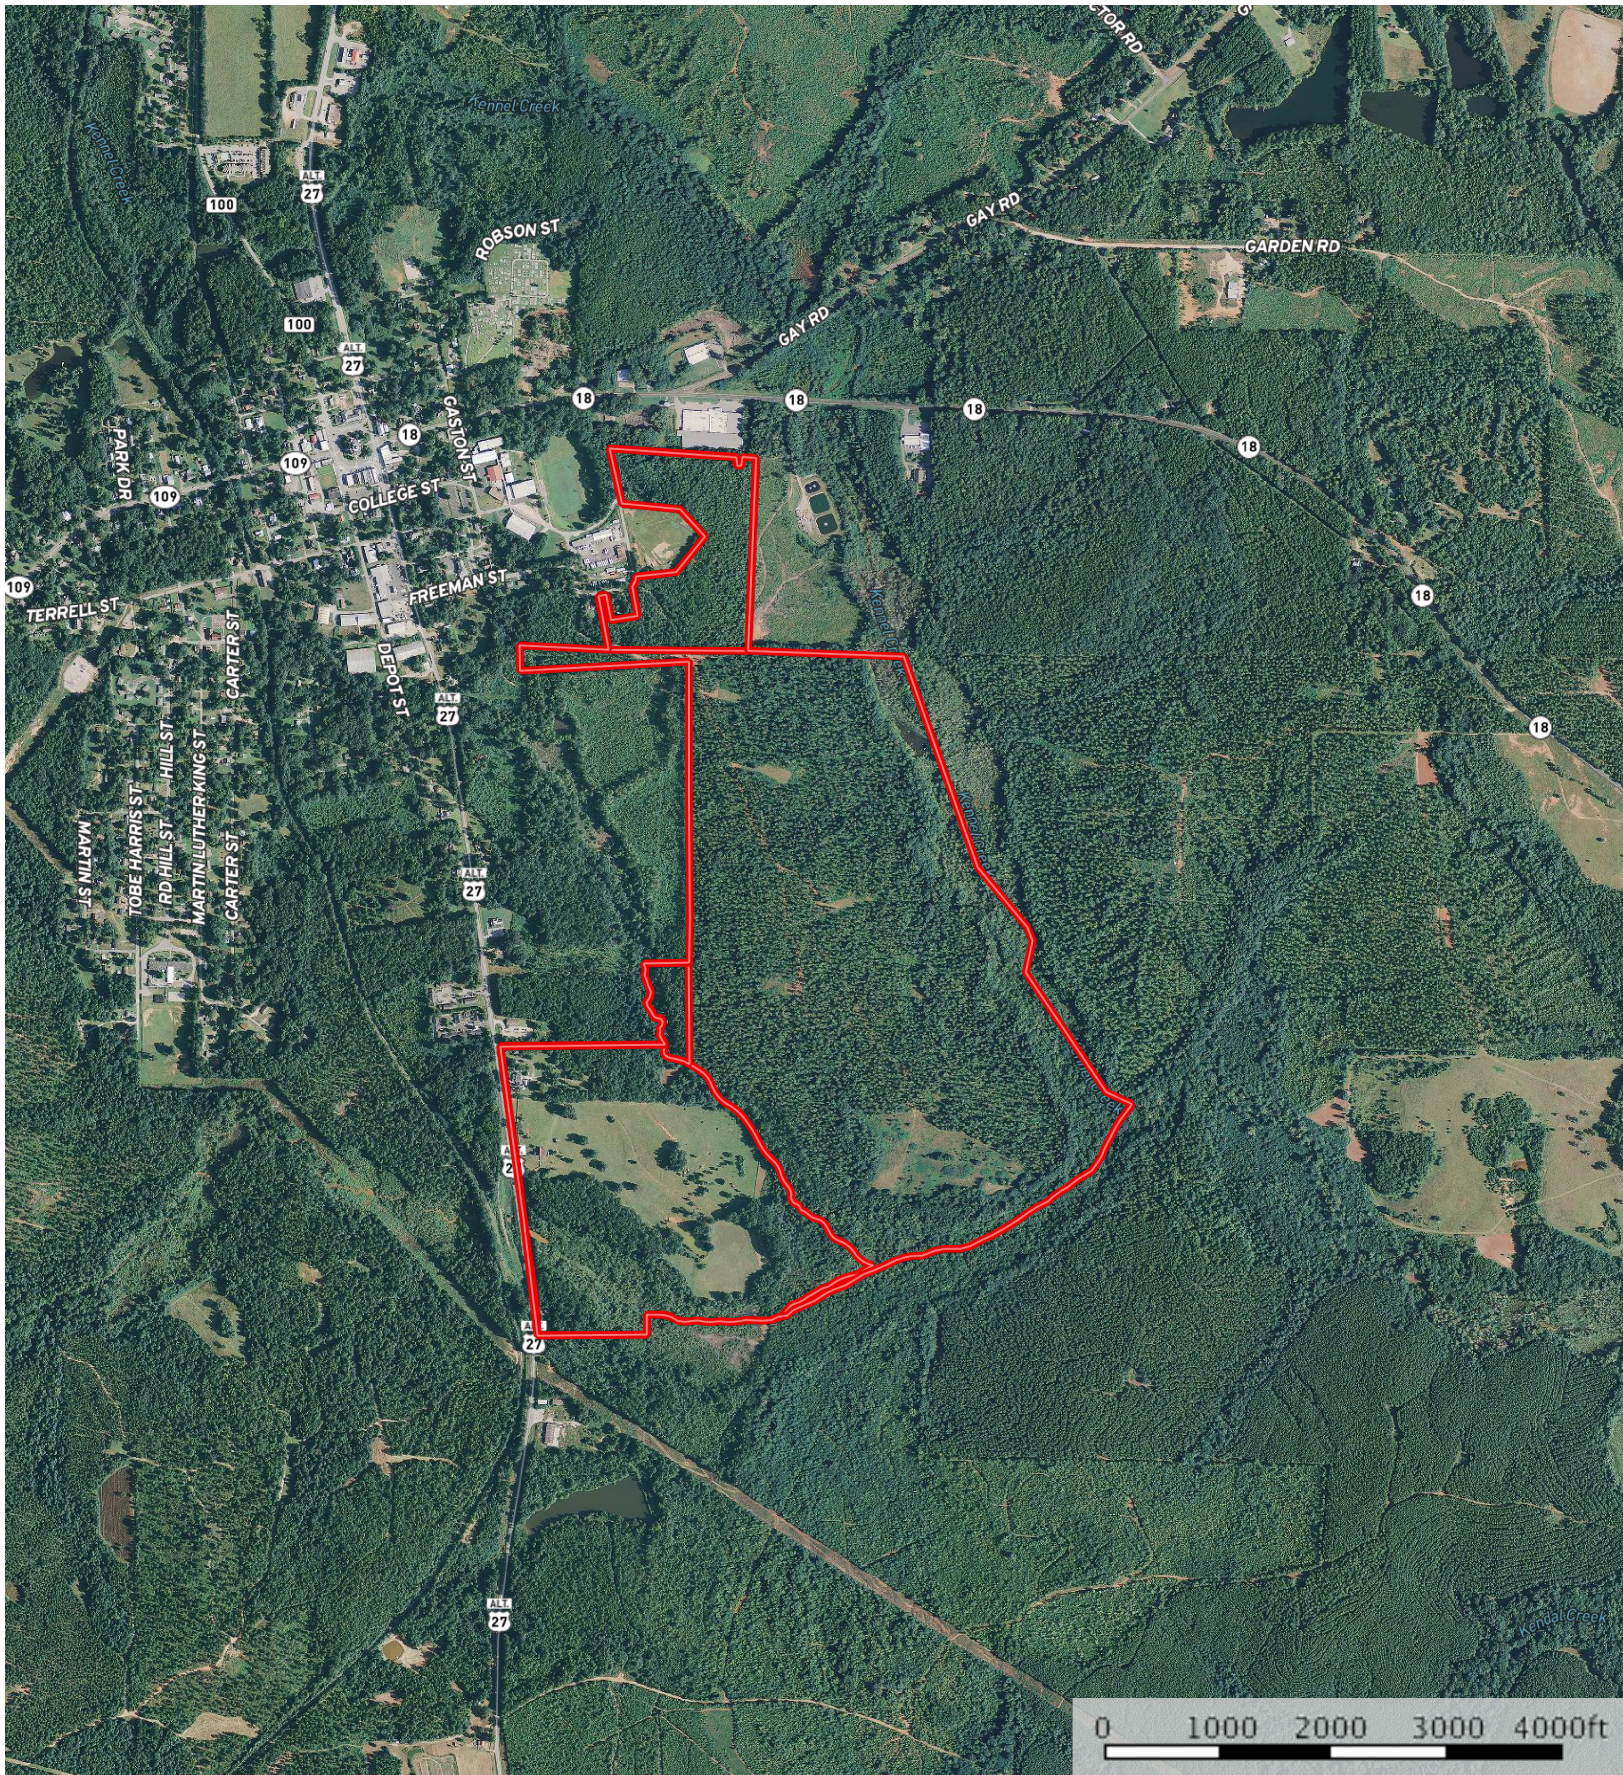

345+/- Roosevelt Hwy - Render Plantation

Meriwether County, Georgia, 345.12 AC +/-

 Boundary