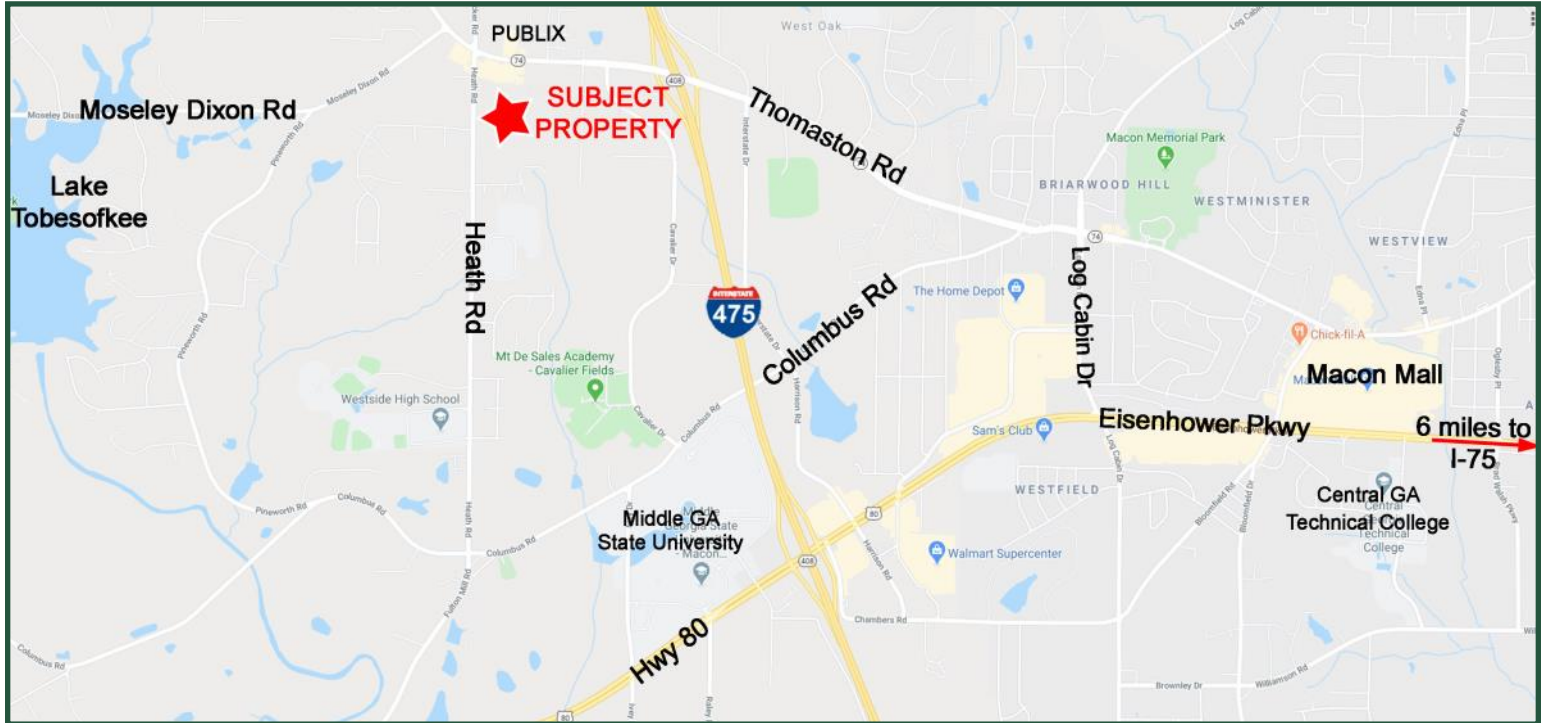

Land For Sale
 2330 Heath Road
 Macon, GA 31206

Lot Size: 25 acres
Frontage: 770' on Heath Rd.
Utilities: All available
Zoning: PDR
Topography: Flat
Neighbors: Publix, Shoppers Value Grocery Store, Dollar General, Tires Plus, Flash Foods, Veteran's Administration, Boardwalk Storage, and O'Reilly's Auto Parts.

2020 Demographics	1 Mile	3 Mile	5 Mile
Population	2,527	22,818	74,252
Median Age	39.9	34.4	36.0
Avg. HHI	\$90,212	\$63,511	\$65,728

- Notes:**
- Property is convenient to Thomaston Road and I-475.
 - Property would be a great multifamily site or single family development.
 - Lake Tobesofkee is 2 miles from property. Lake Tobesofkee is a 1,700 acre recreational lake in West Macon.
 - See Map on reverse side.

Land For Sale
2330 Heath Road
Macon, GA 31206

MAP

Property is located:

- 2 miles from Lake Tobesofkee
- 4 miles from the Macon Mall
- 6 miles from I-75
- 6.8 miles from Mercer University School of Medicine
- 8 miles from Downtown Macon