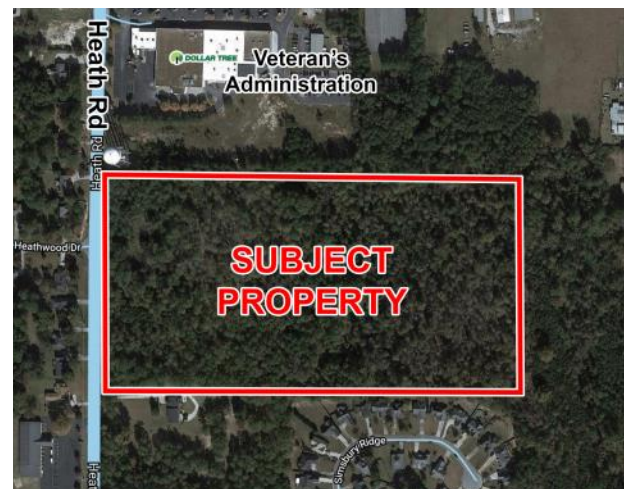

**FOR MORE
INFORMATION
CONTACT**

Trip Wilhoit, CCIM, ALC
478-746-9421 (O)
478-960-4080 (C)
trip@fickling.com

Patty Burns, CCIM, ALC
478-746-9421 (O)
478-951-5100 (C)
patty@fickling.com

georgiacommercialrealestate.net | commercial.fickling.com

577 Mulberry St, Suite 1100 * P.O. Box 310 * Macon, GA 31202 | Phone (478) 746-9421 | Fax (478) 742-2015

This information is from resources deemed to be reliable, no warranties or guarantees for accuracy are made by Fickling and Company