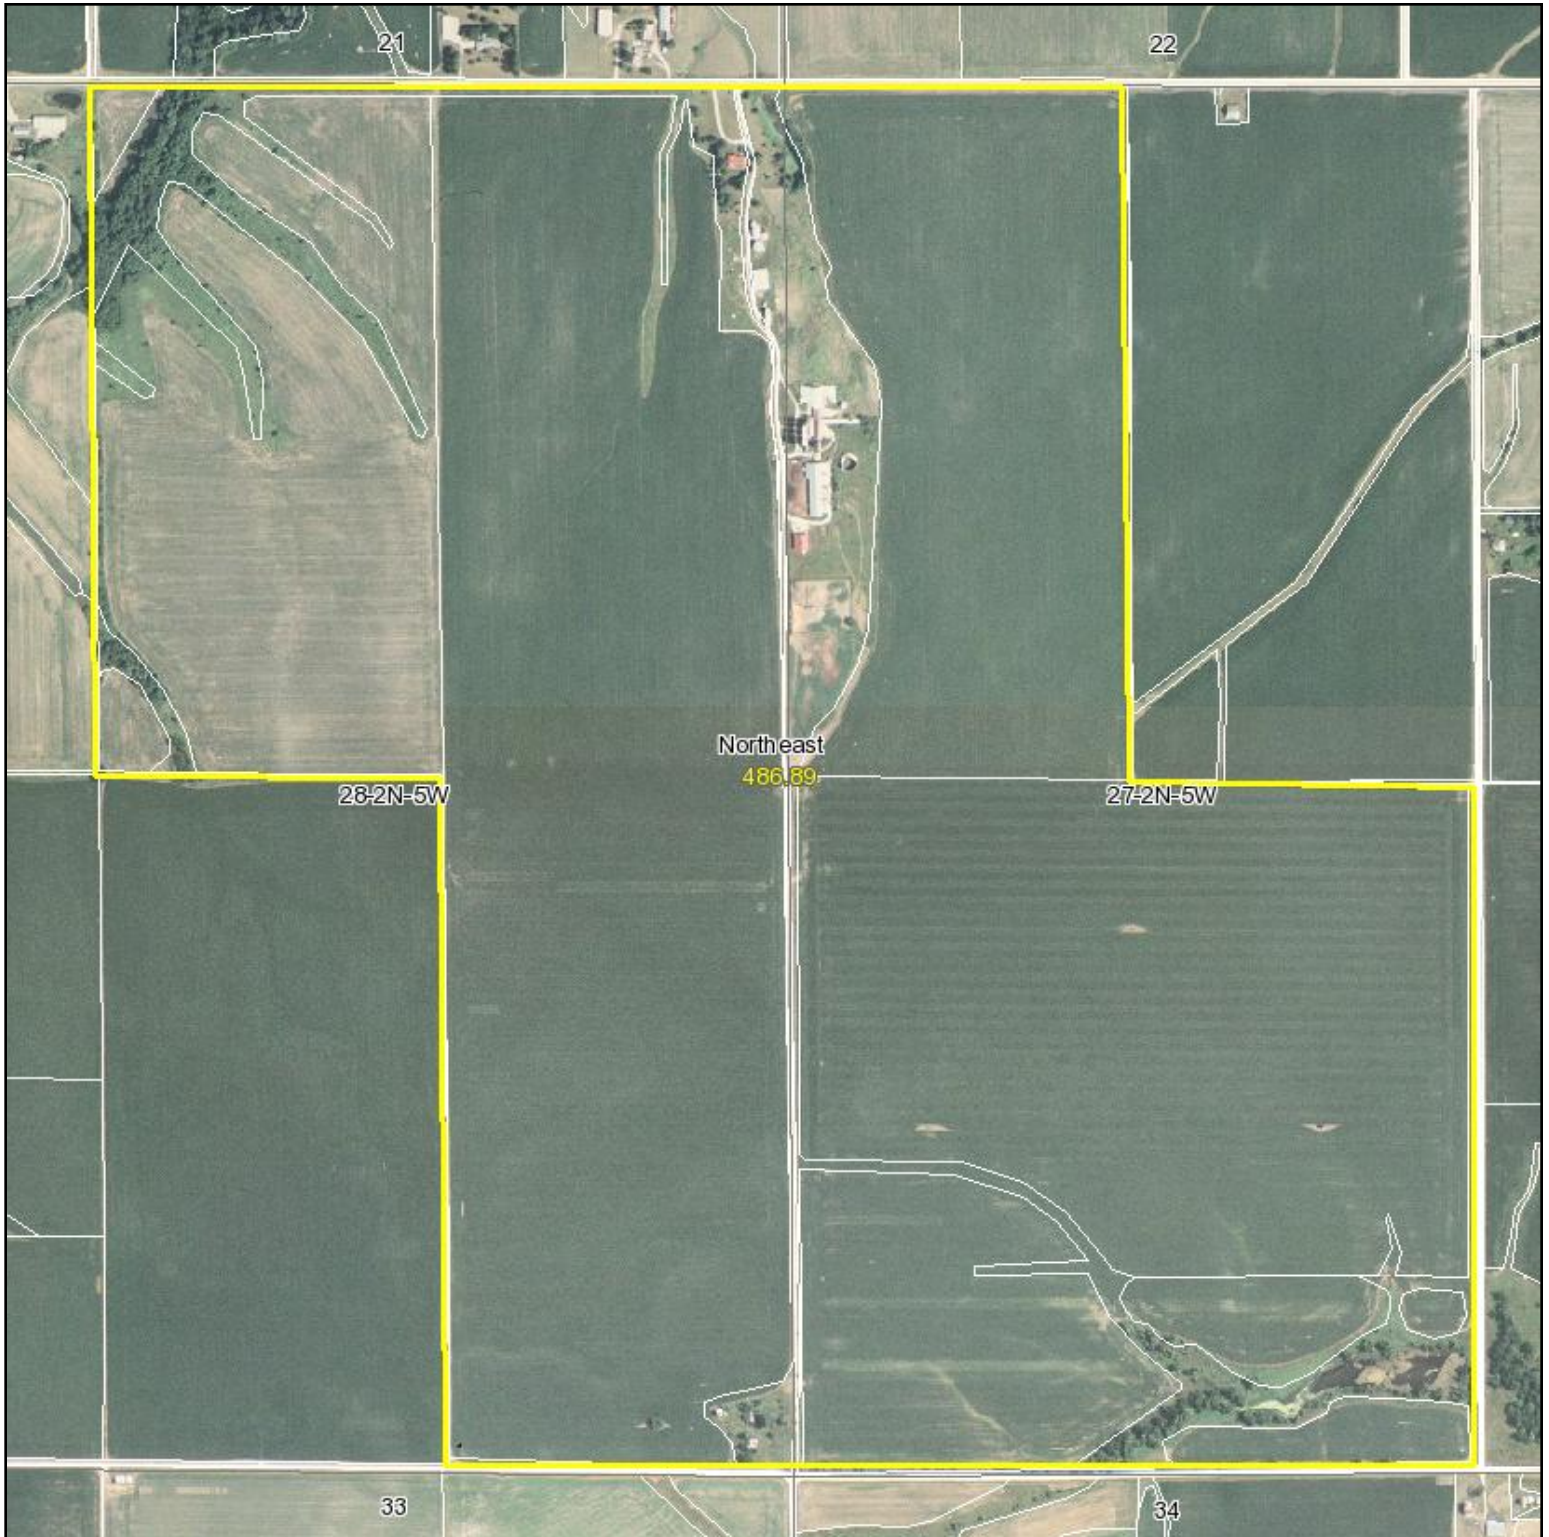

Aerial Map

Carter Network
REALTY Network LLC

Maps provided by:

 **surety**
CUSTOMIZED ONLINE MAPPING

©AgriData, Inc. 2009

www.AgriDataInc.com

28-2N-5W
Adams County
Illinois

map center: 40° 7' 39.52, 90° 58' 13.72

scale: 10336

7/30/2009