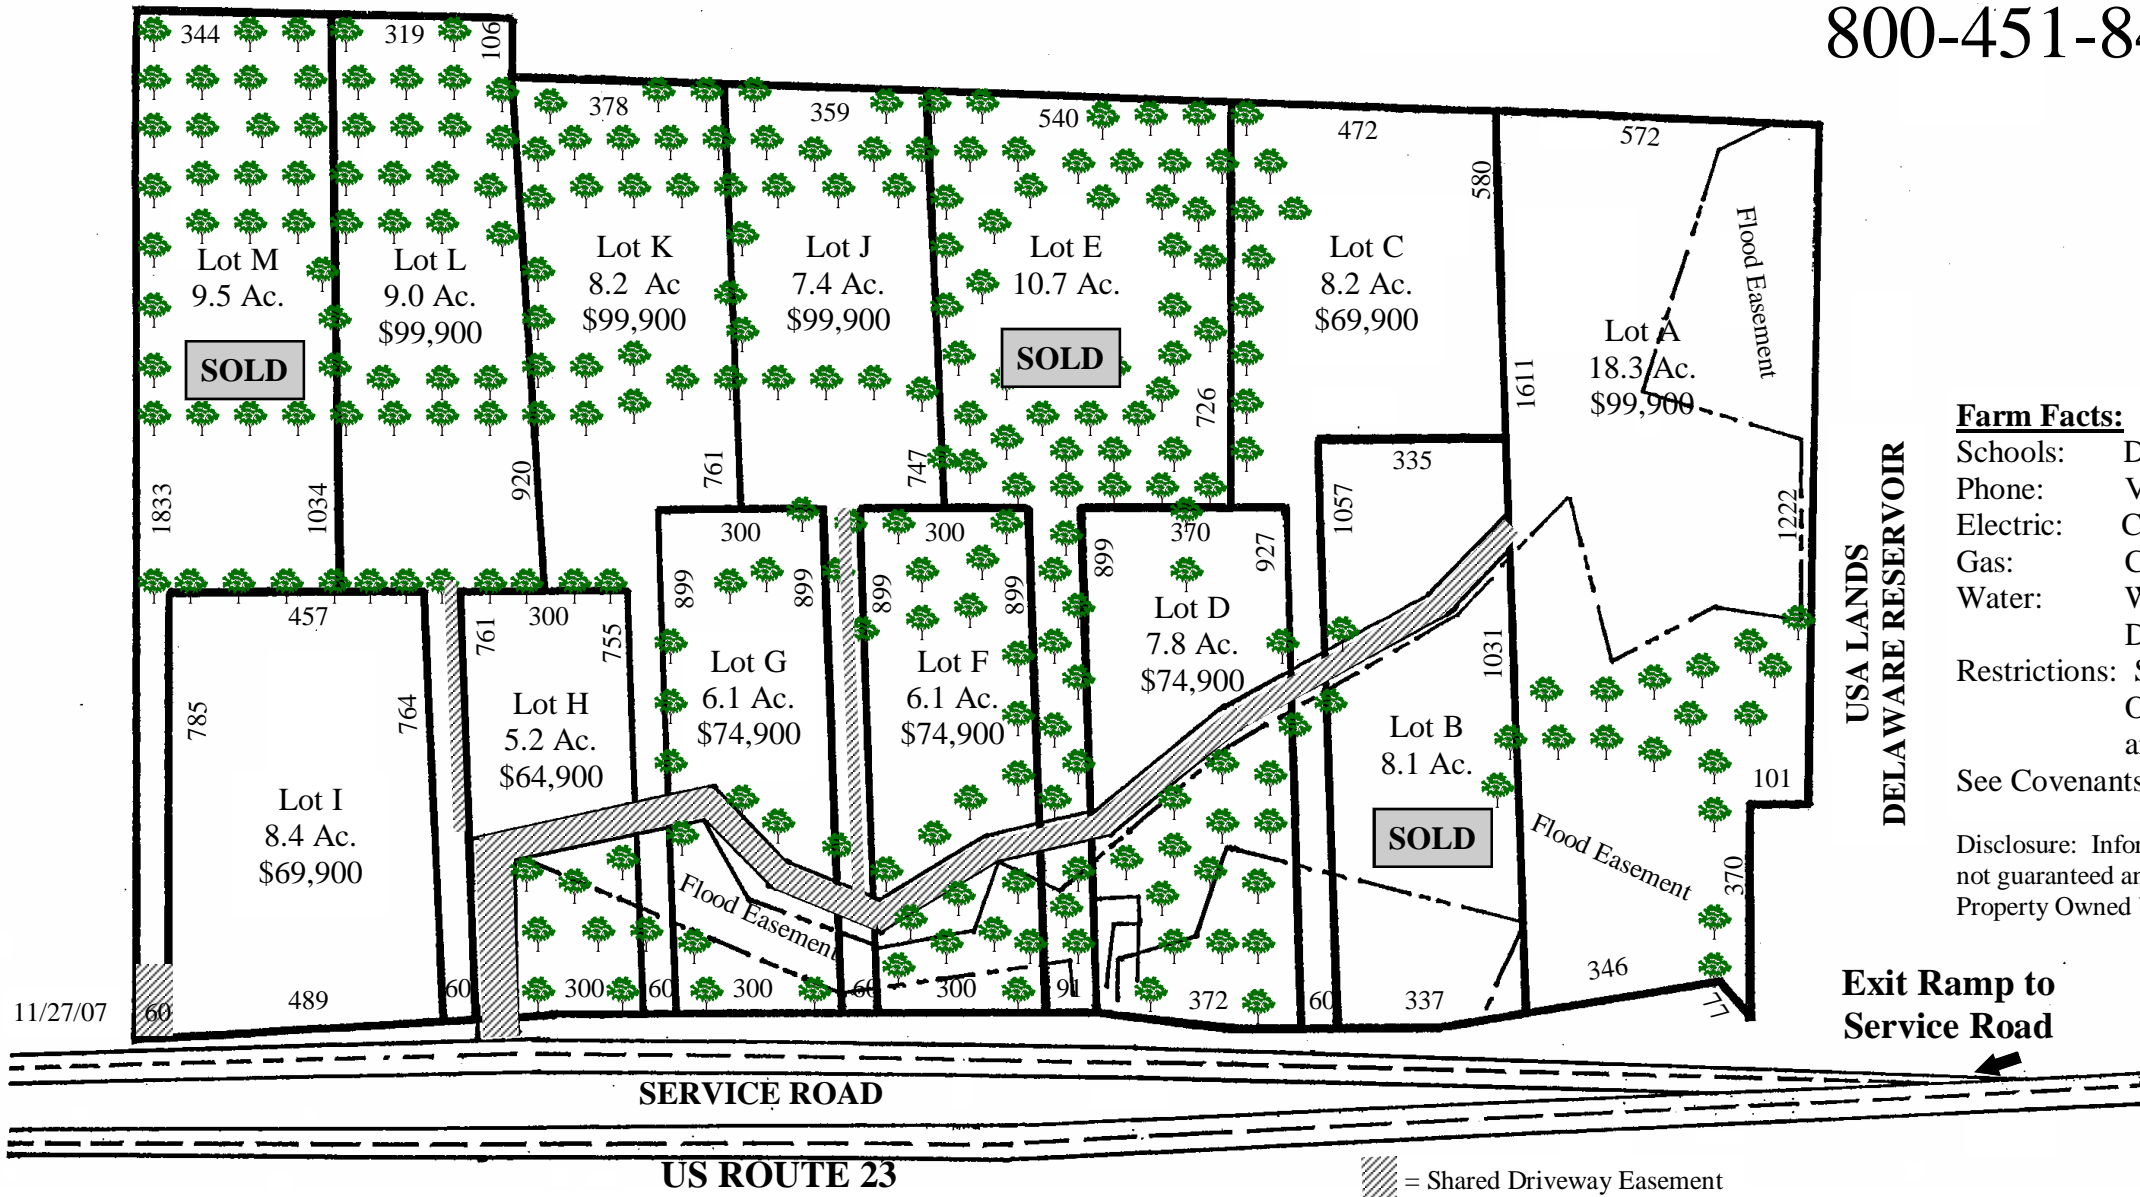

# Delaware Passage

Delaware County, Troy Township

www.countrytyme.com

800-451-8411

USA LANDS  
DELAWARE RESERVOIR

**Farm Facts:**

- Schools: Delaware City
- Phone: Verizon North
- Electric: Columbus Southern Power
- Gas: Columbia Gas
- Water: Wells 50-141', 10-50 GPM  
Delco Water
- Restrictions: Site/Stick Built or  
OBBC Modular homes  
are allowed.
- See Covenants for Details.

Disclosure: Information deemed reliable but not guaranteed and prices may change.  
Property Owned by Countrytyme.

= Shared Driveway Easement